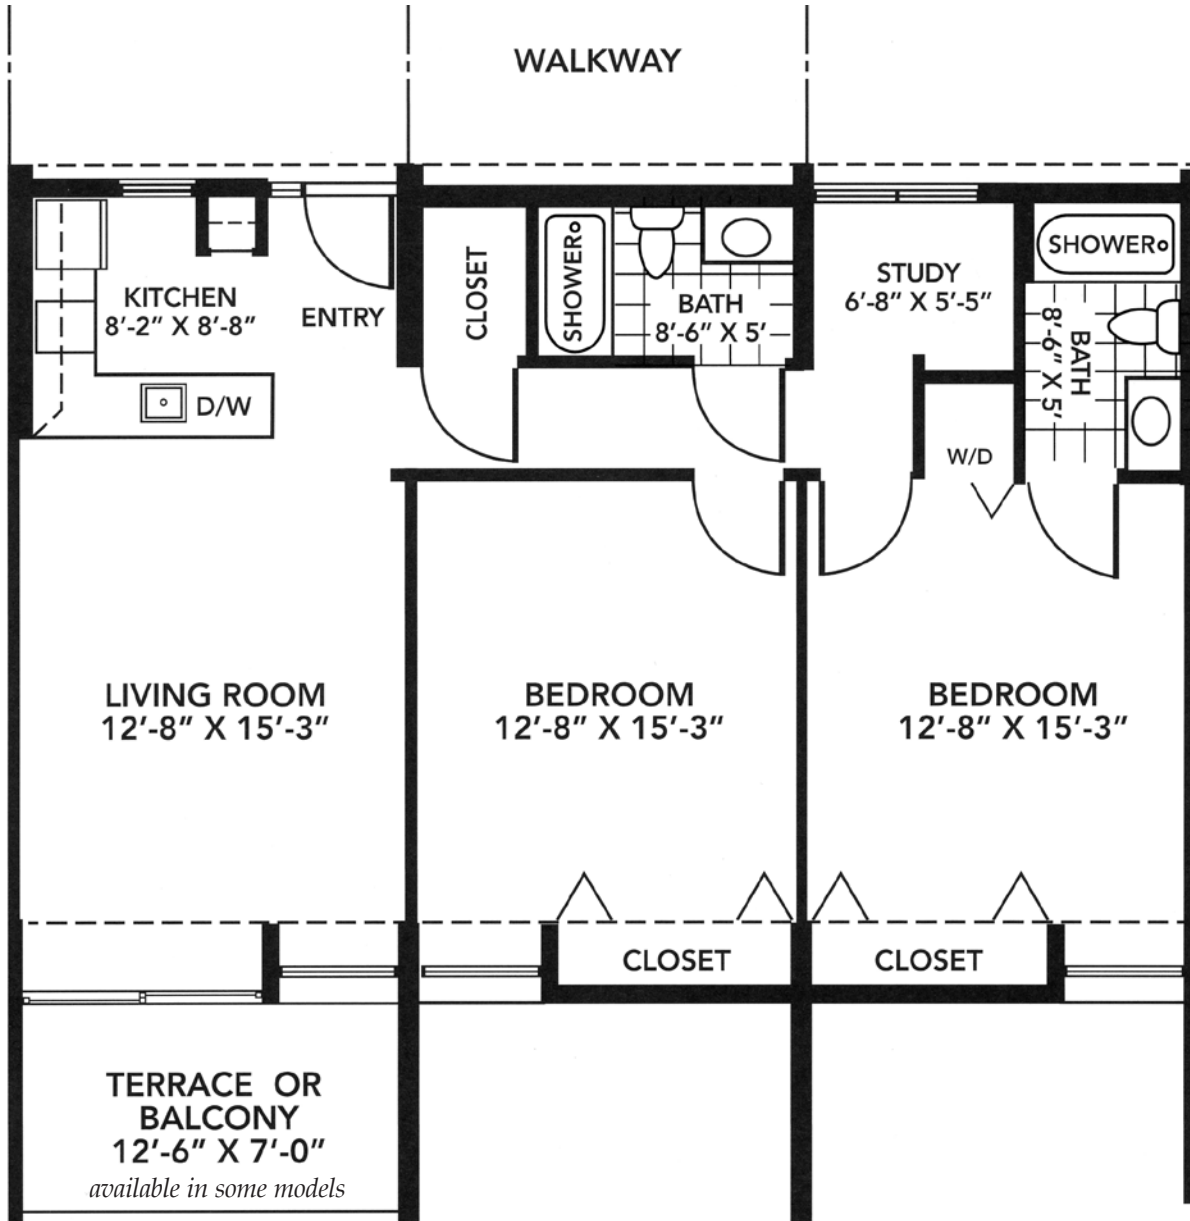

PRESBYTERIAN
SENIOR LIVING
Cathedral Village

2 Bedroom Deluxe
Independent Living
Approx. 1,050 – 1,150 sq. ft.

Dimensions are approximate and may vary by apartment location.