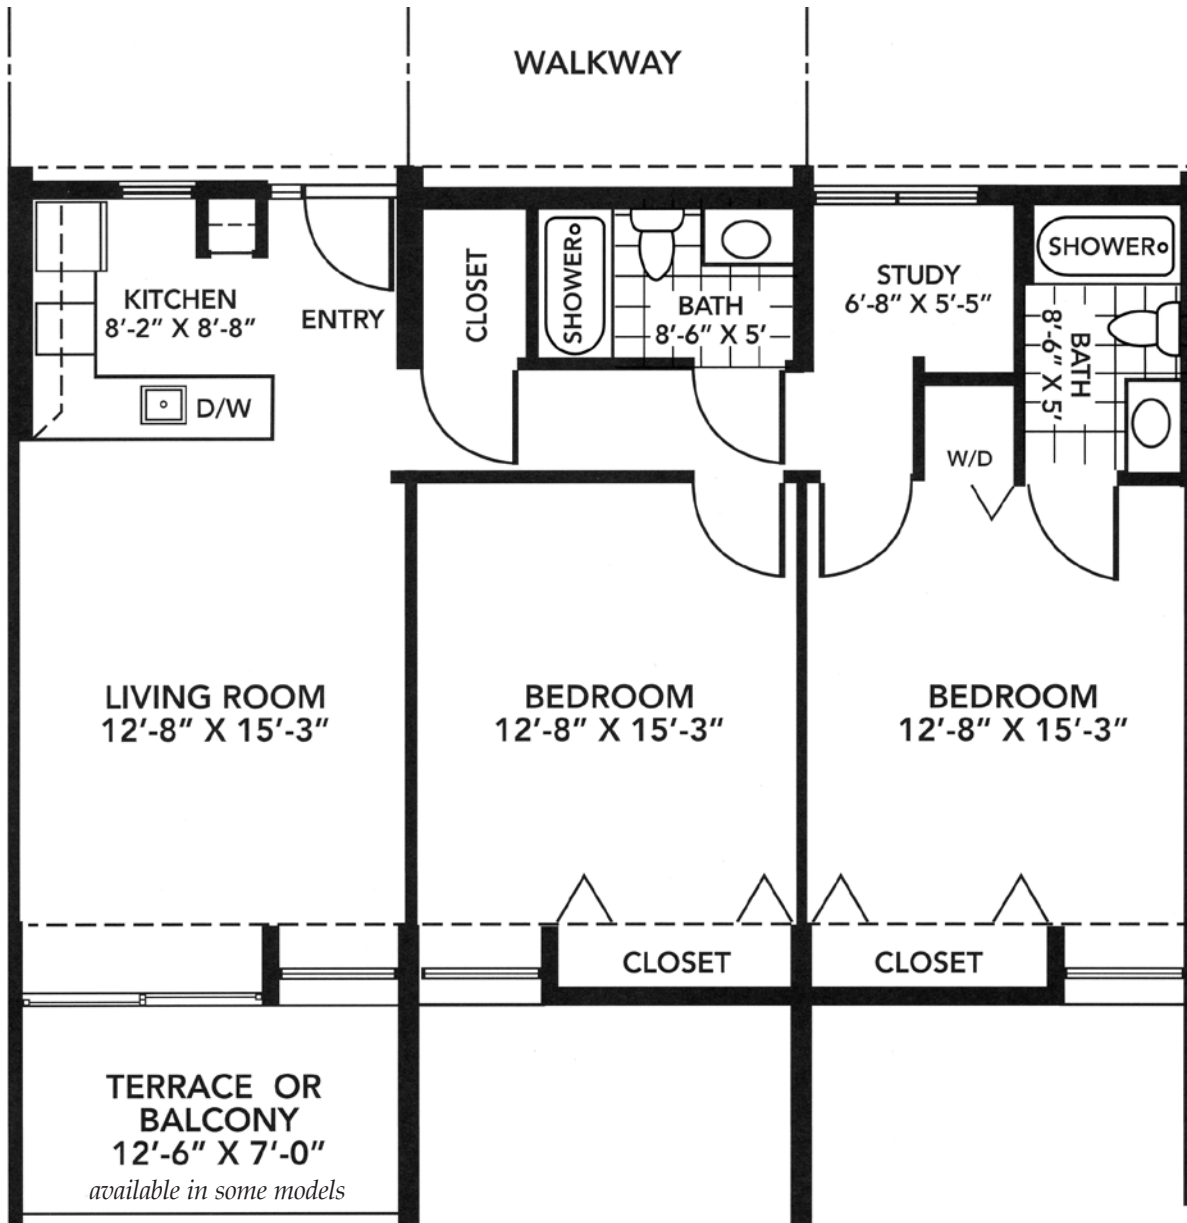

# CATHEDRAL VILLAGE

a PRESBYTERIAN SENIOR LIVING community

2 Bedroom Deluxe  
Independent Living  
Approx. 1,050 – 1,150 sq. ft.

*Dimensions are approximate and may vary by apartment location.*