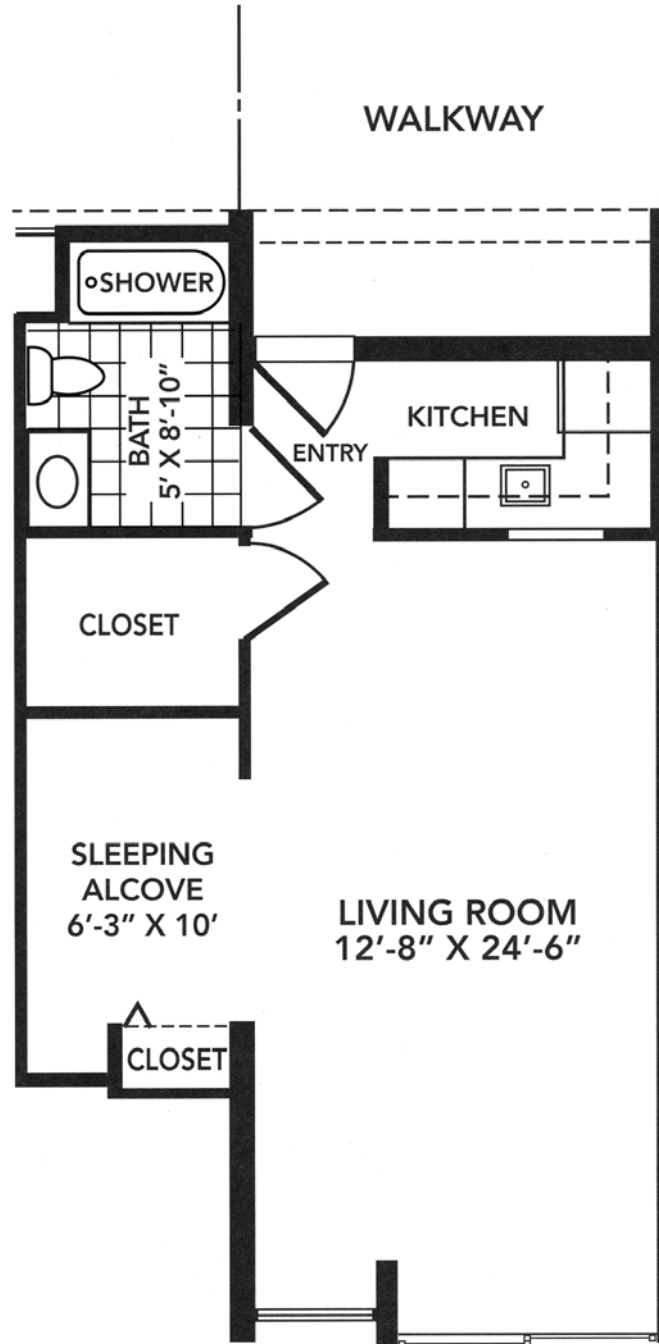

PRESBYTERIAN
SENIOR LIVING
Cathedral Village

Contemporary
Independent Living
Approx. 664 sq. ft.

Dimensions are approximate and may vary by apartment location.