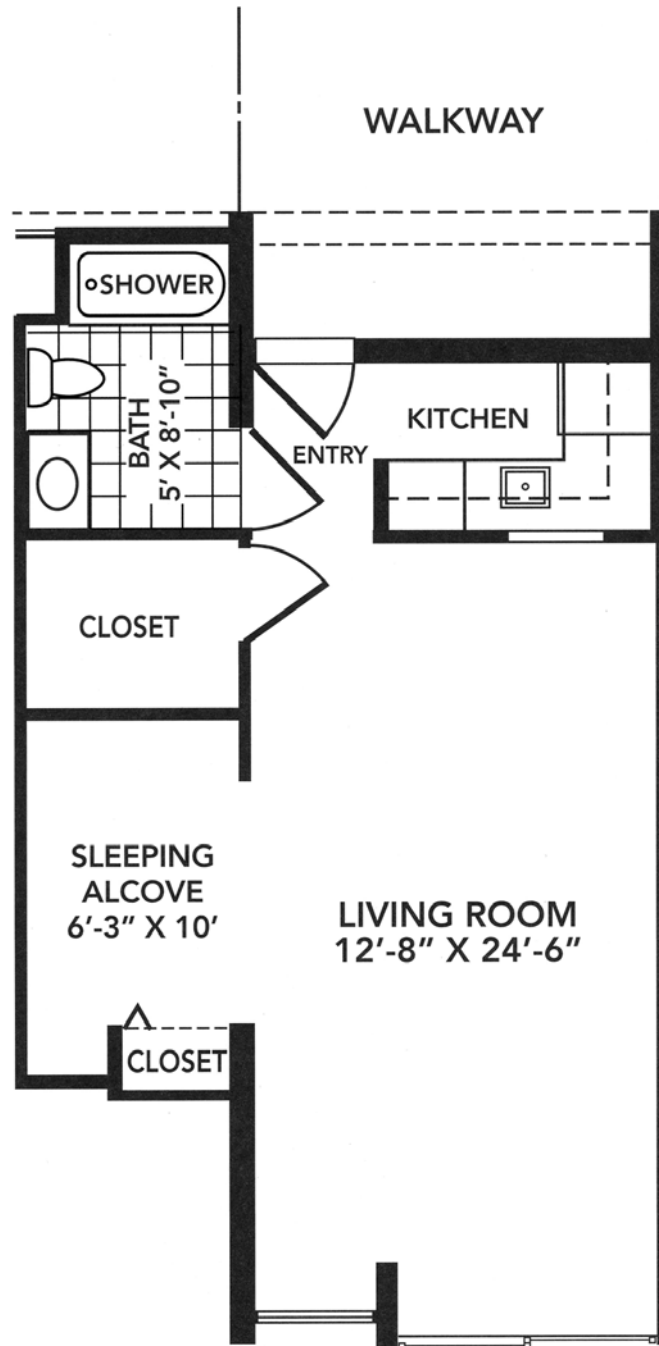

CATHEDRAL VILLAGE

a PRESBYTERIAN SENIOR LIVING community

Contemporary
Independent Living
Approx. 664 sq. ft.

Dimensions are approximate and may vary by apartment location.