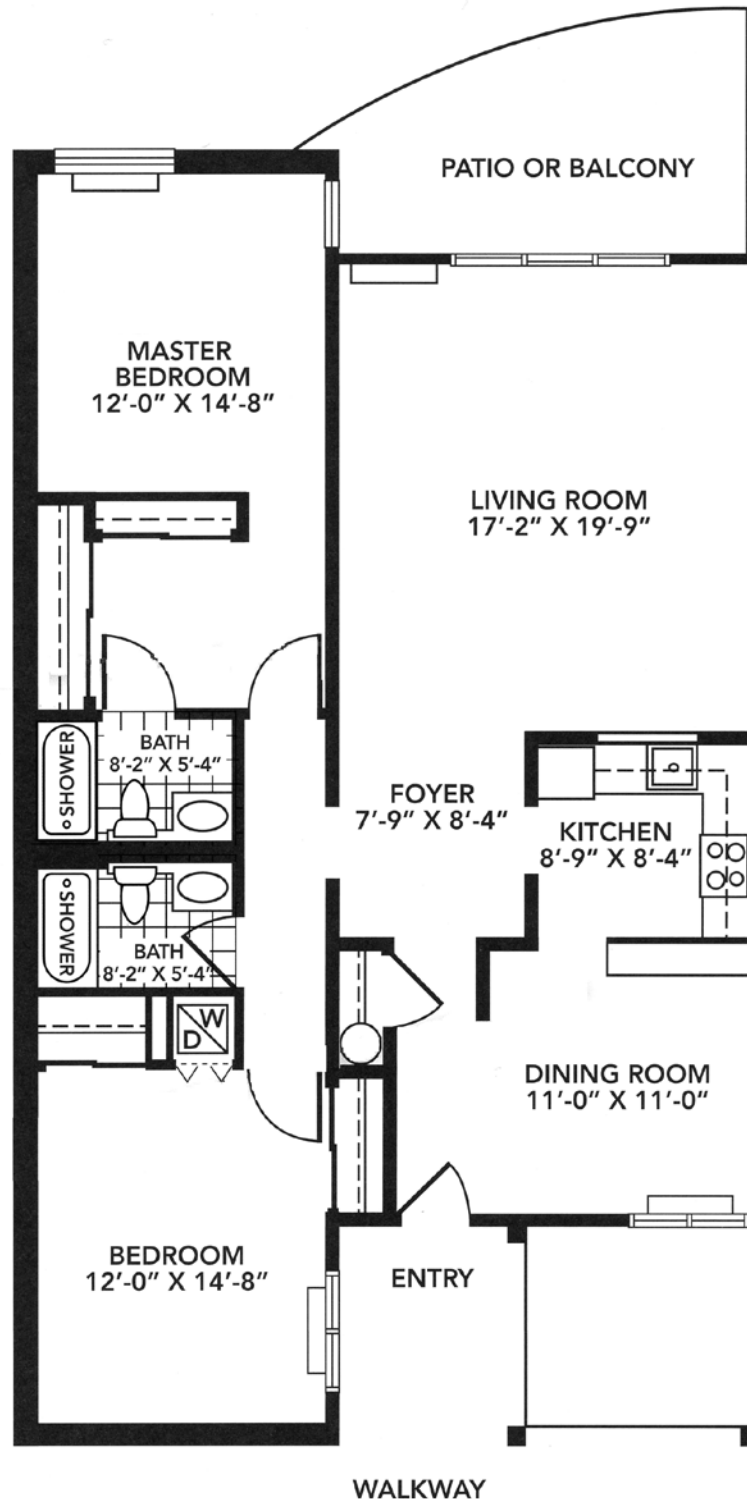

PRESBYTERIAN
SENIOR LIVING
Cathedral Village

Country Apartments
Independent Living
Approx. 1,300 sq. ft.

Dimensions are approximate and may vary by apartment location.