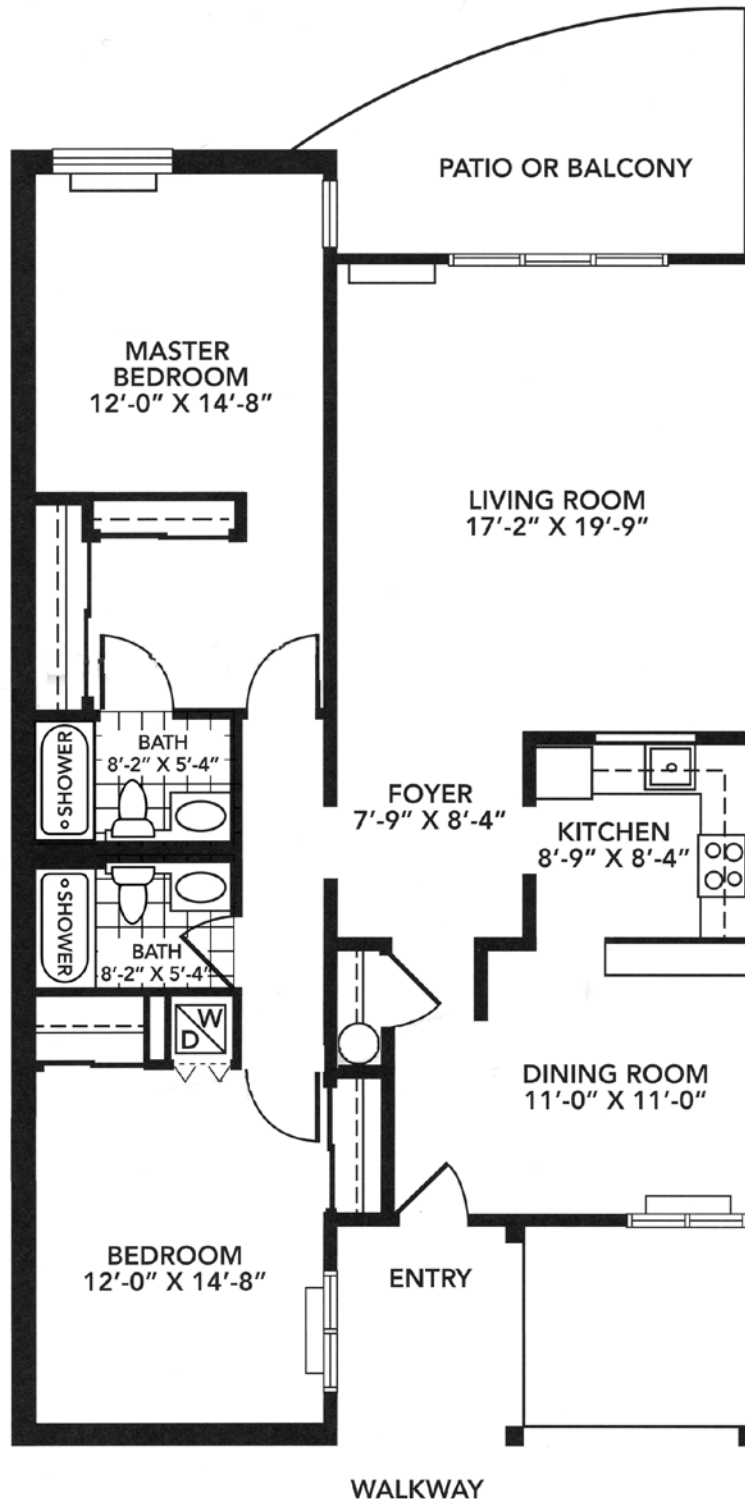

CATHEDRAL VILLAGE

a PRESBYTERIAN SENIOR LIVING community

Country Apartments
Independent Living
Approx. 1,300 sq. ft.

Dimensions are approximate and may vary by apartment location.