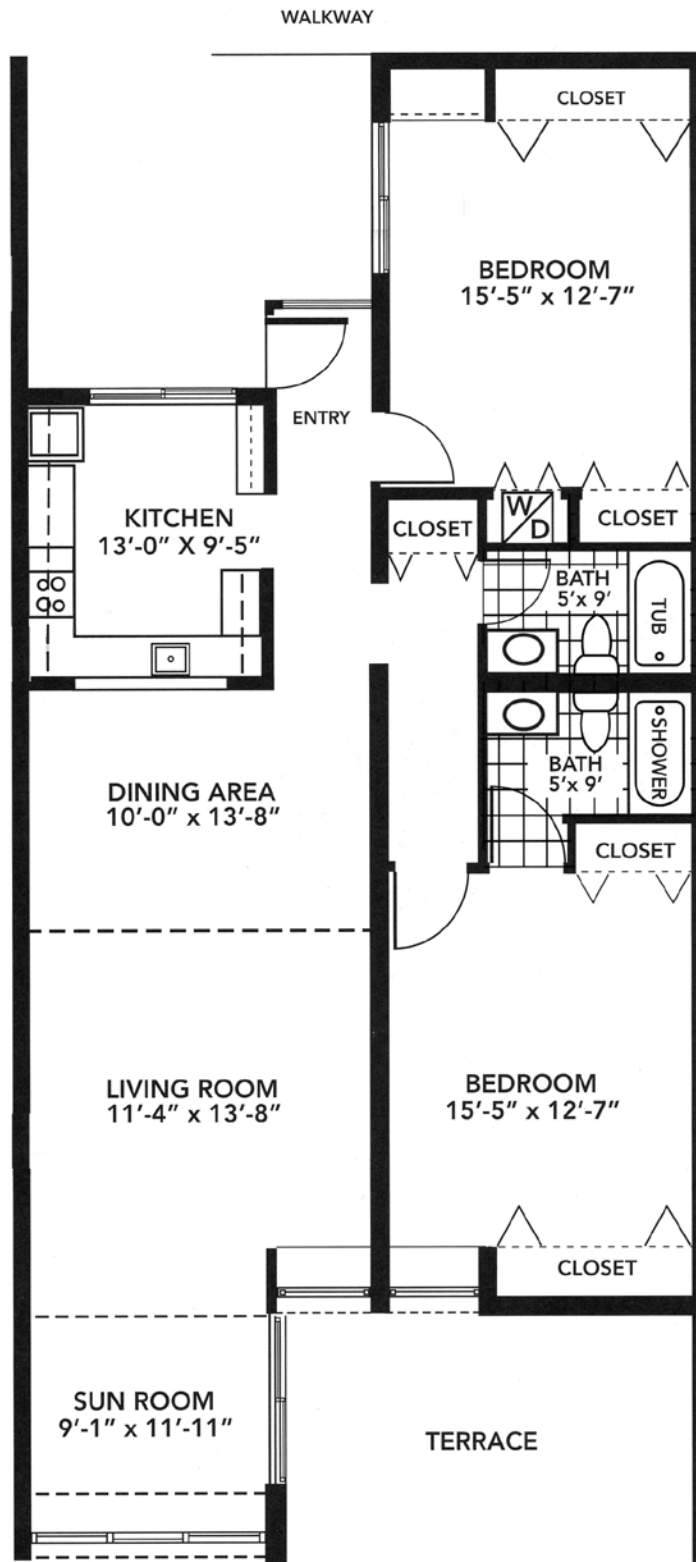

CATHEDRAL VILLAGE

a PRESBYTERIAN SENIOR LIVING community

Rittenhouse Apartment
Independent Living
Approx. 1,300 sq. ft.

Dimensions are approximate and may vary by apartment location.