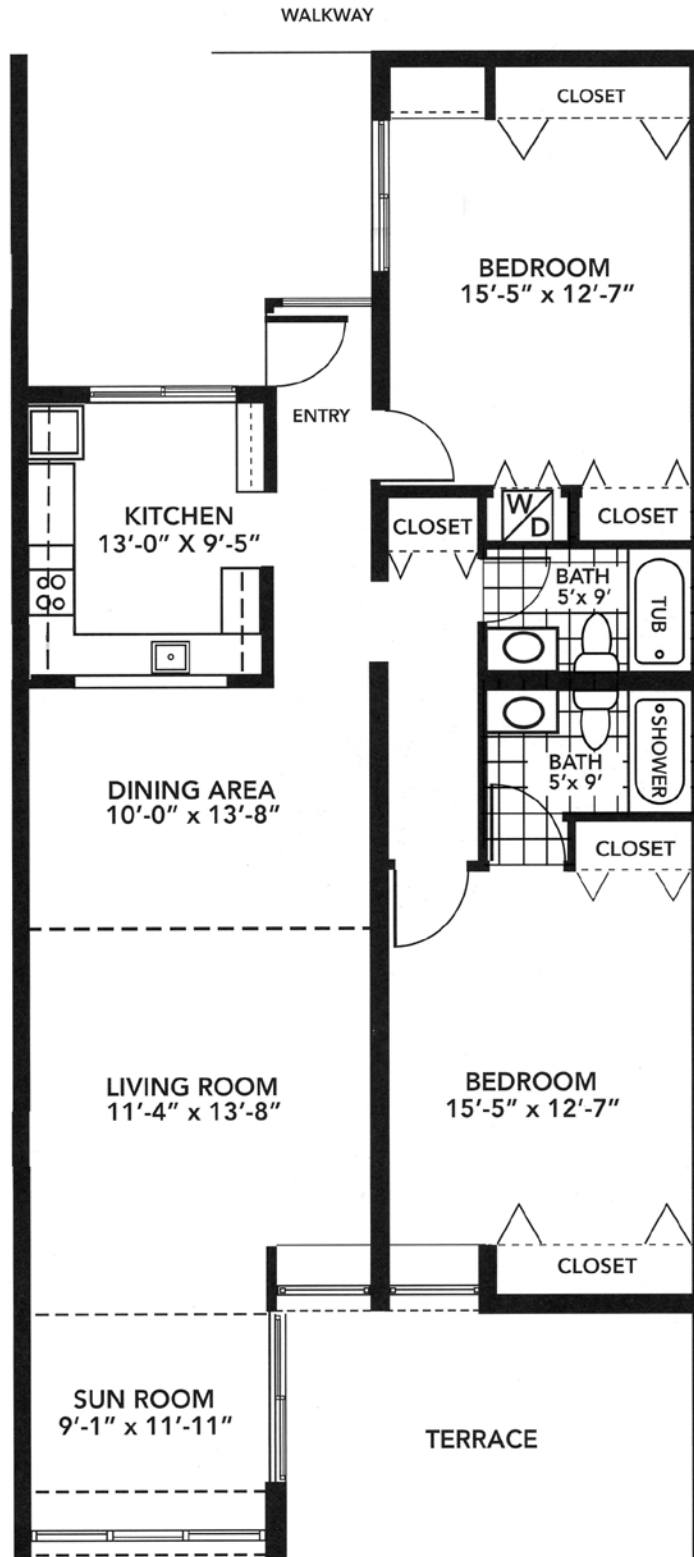

PRESBYTERIAN  
**SENIOR LIVING**  
Cathedral Village

Townhouse  
Independent Living  
Approx. 1,300 sq. ft.

*Dimensions are approximate and may vary by apartment location.*