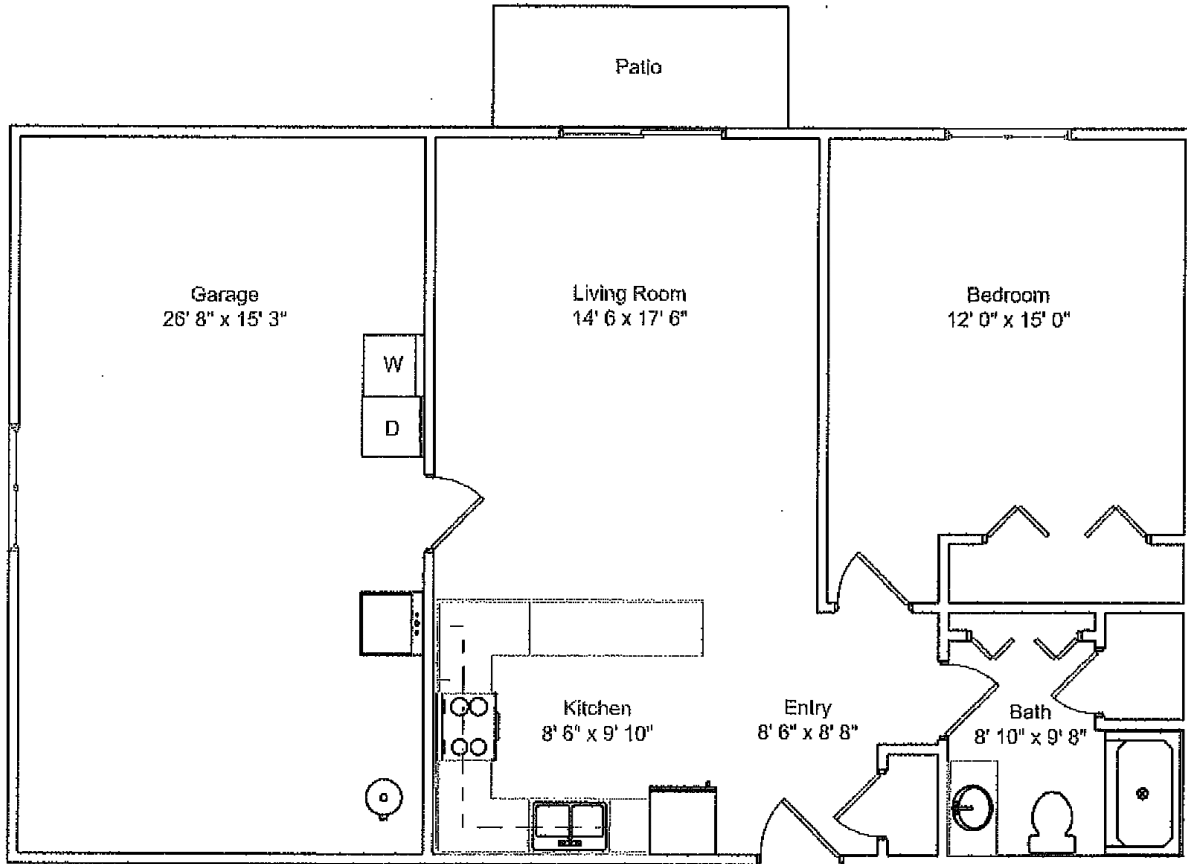

GREEN RIDGE VILLAGE

a PRESBYTERIAN SENIOR LIVING community

Typical 1 Bedroom Cottage

(1 Bedroom/1 Bath)

Approx. 665 sq. ft.

Note: Individual cottage plans may vary.