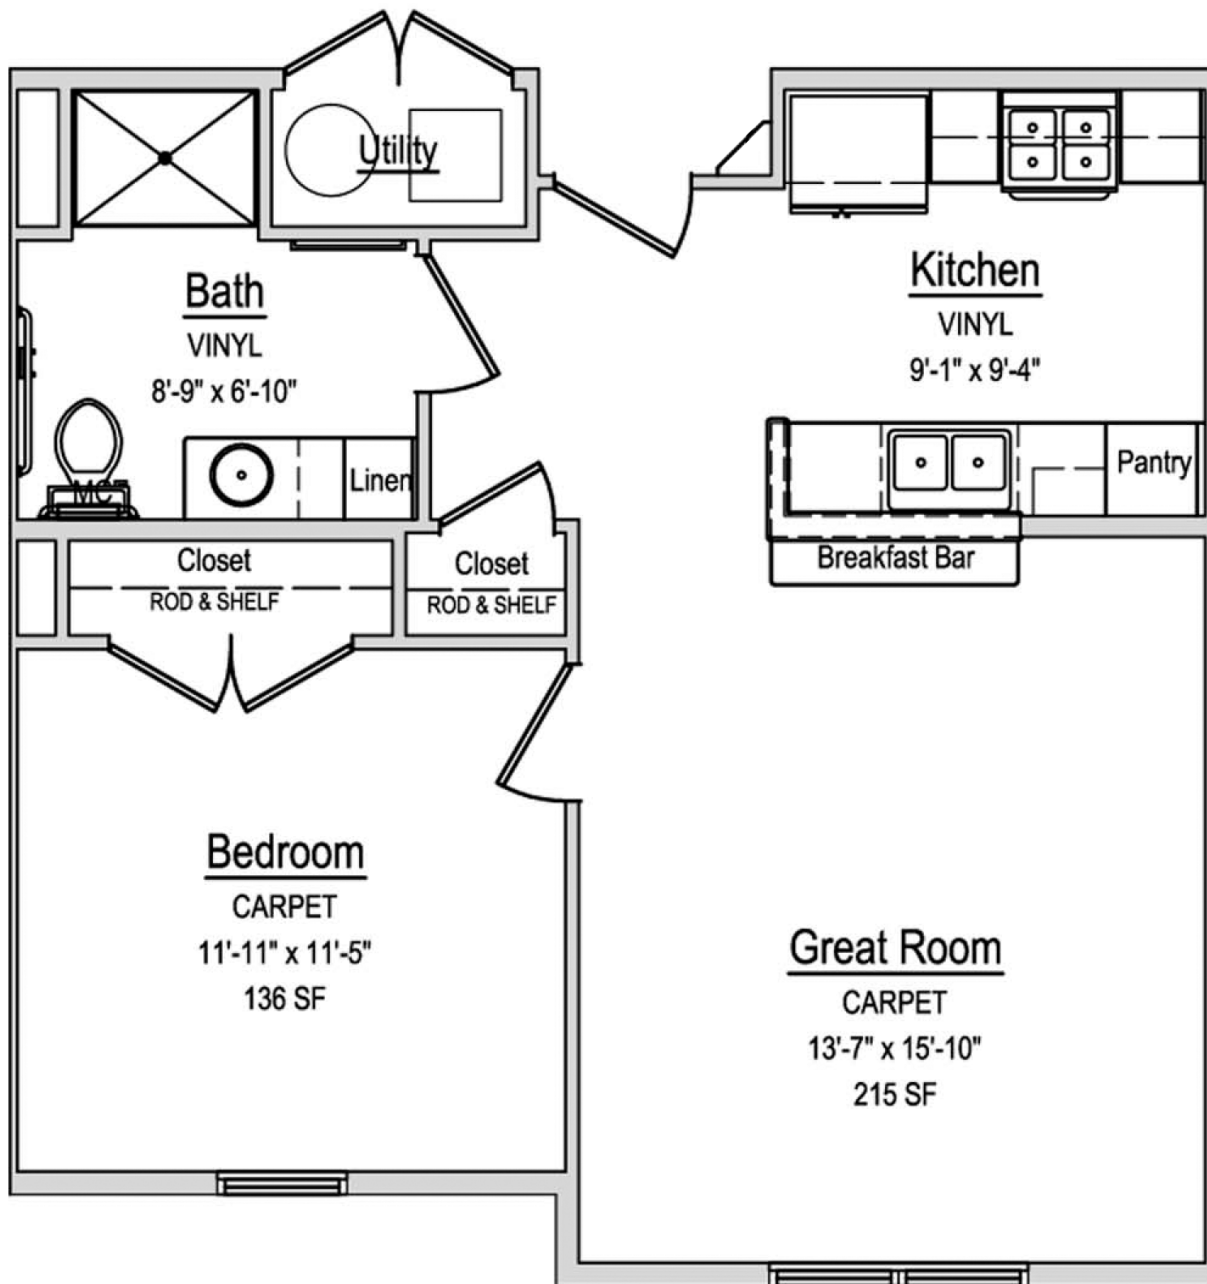

Sample Floor Plan

One Bedroom Apartment
626 Sq. Ft.

**WESLEY HOUSE
AT QUINCY**

a PRESBYTERIAN SENIOR LIVING community

6596 Orphanage Road • Waynesboro, PA 17268 • 717-749-2300

www.quincylvillage.org

It is our policy to admit residents without regard to race, color, national origin, age, ancestry, sex, religious creed, handicap or disability.