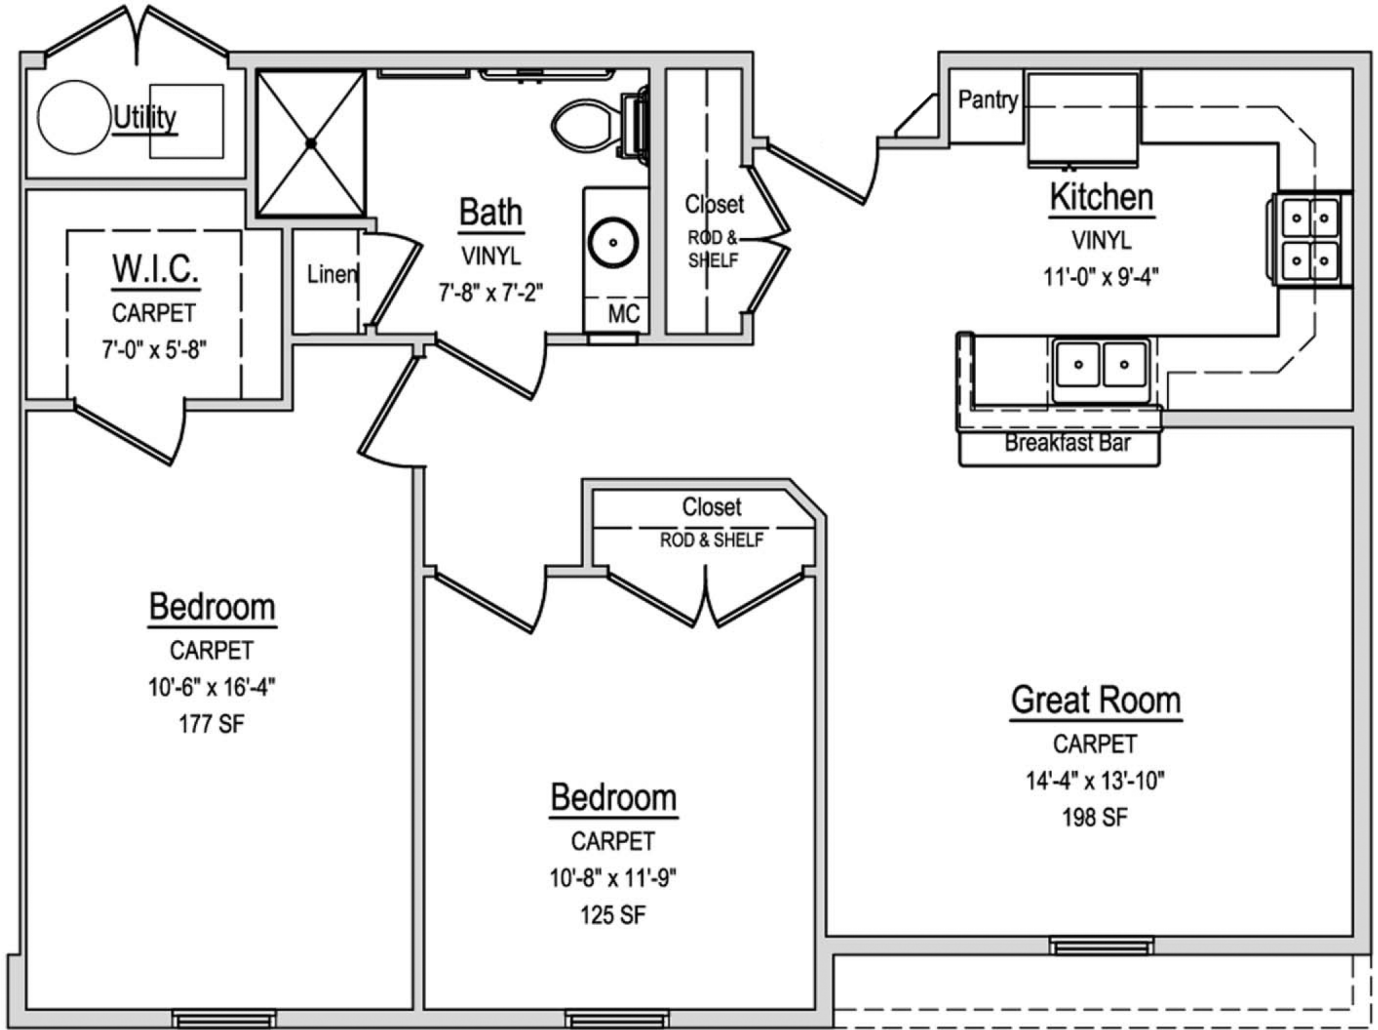

Sample Floor Plan

Two Bedroom Apartment
885 Sq. Ft.

**WESLEY HOUSE
AT QUINCY**

a PRESBYTERIAN SENIOR LIVING community

6596 Orphanage Road • Waynesboro, PA 17268 • 717-749-2300

www.quincylvillage.org

It is our policy to admit residents without regard to race, color, national origin, age, ancestry, sex, religious creed, handicap or disability.