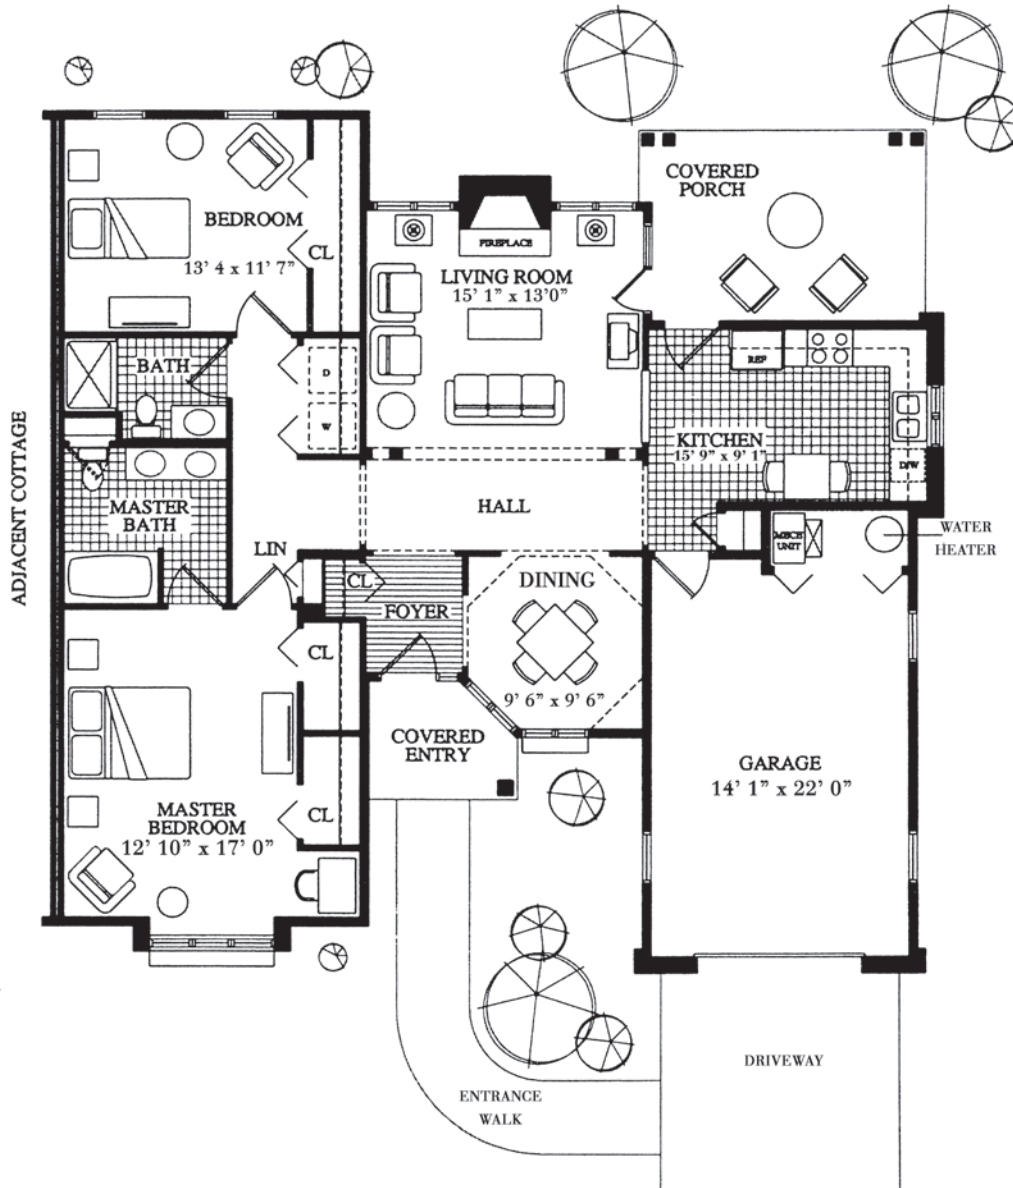

WARE PRESBYTERIAN VILLAGE

a PRESBYTERIAN SENIOR LIVING community

Avonlea

(2 Bedroom Villa)

Approx. 1,408 sq. ft.

+ Deluxe models have the porch enclosed (heated and air conditioned, year-round room)
This adds approximately 150 sq. ft.