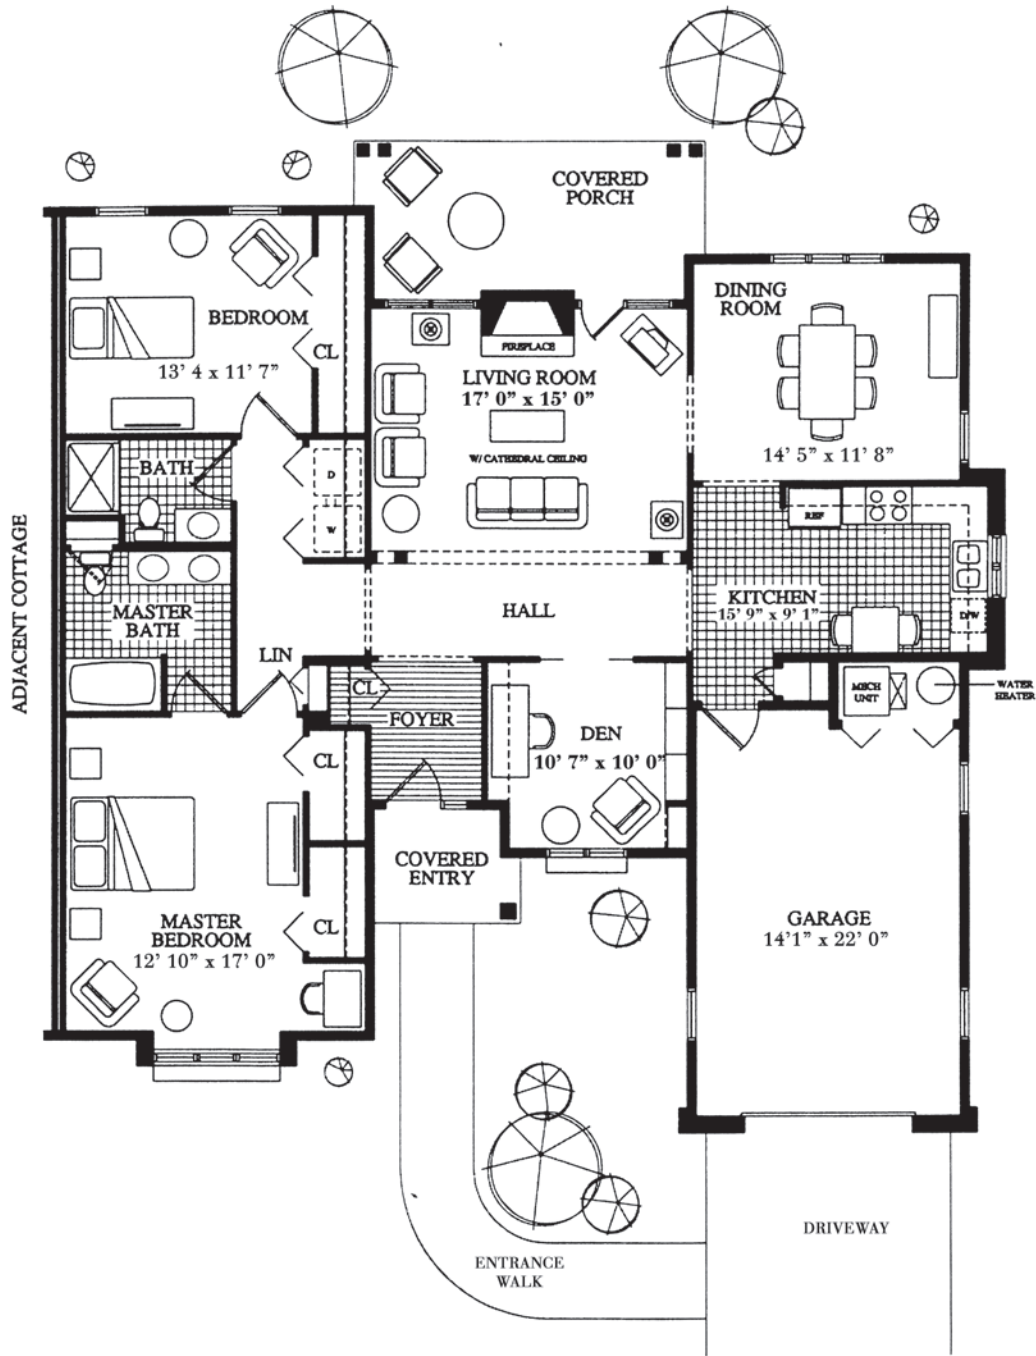

WARE PRESBYTERIAN VILLAGE

a PRESBYTERIAN SENIOR LIVING community

Birmingham

(2 Bedroom Villa)

Approx. 1,653 sq. ft.

+ Deluxe models have the porch enclosed (heated and air conditioned, year-round room)
This adds approximately 150 sq. ft.