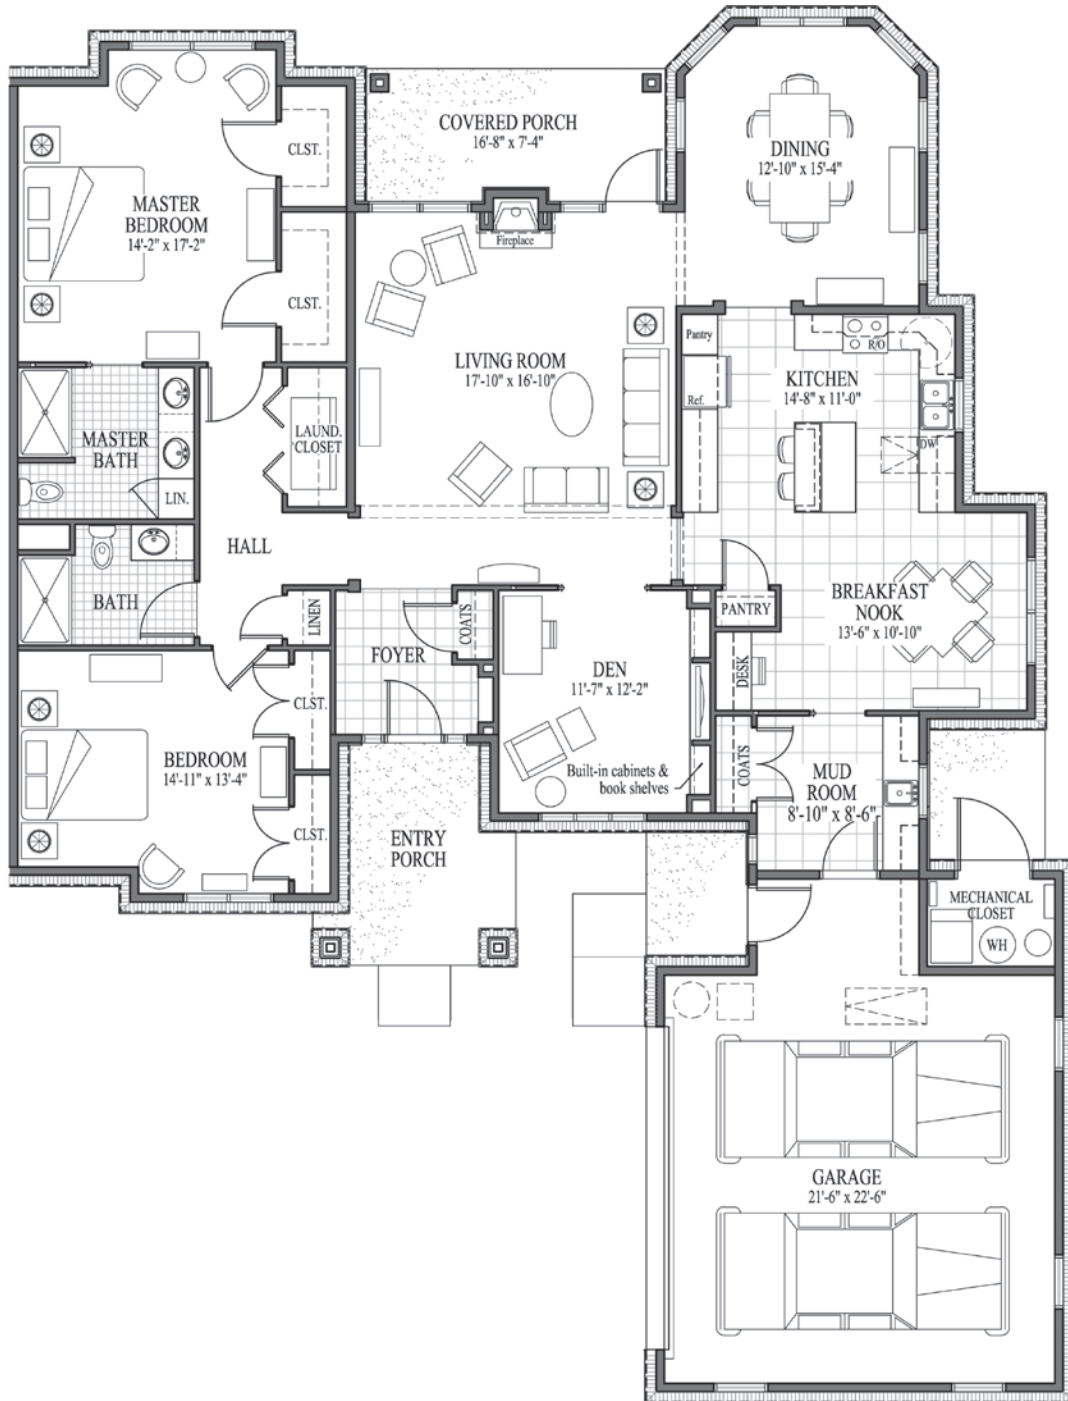

WARE PRESBYTERIAN VILLAGE

a PRESBYTERIAN SENIOR LIVING community

Carriage Home
(Single 2 Bedroom Villa)
Approx. 2,091 sq. ft.

+ Deluxe models have the porch enclosed (heated and air conditioned, year-round room)
This adds approximately 150 sq. ft.