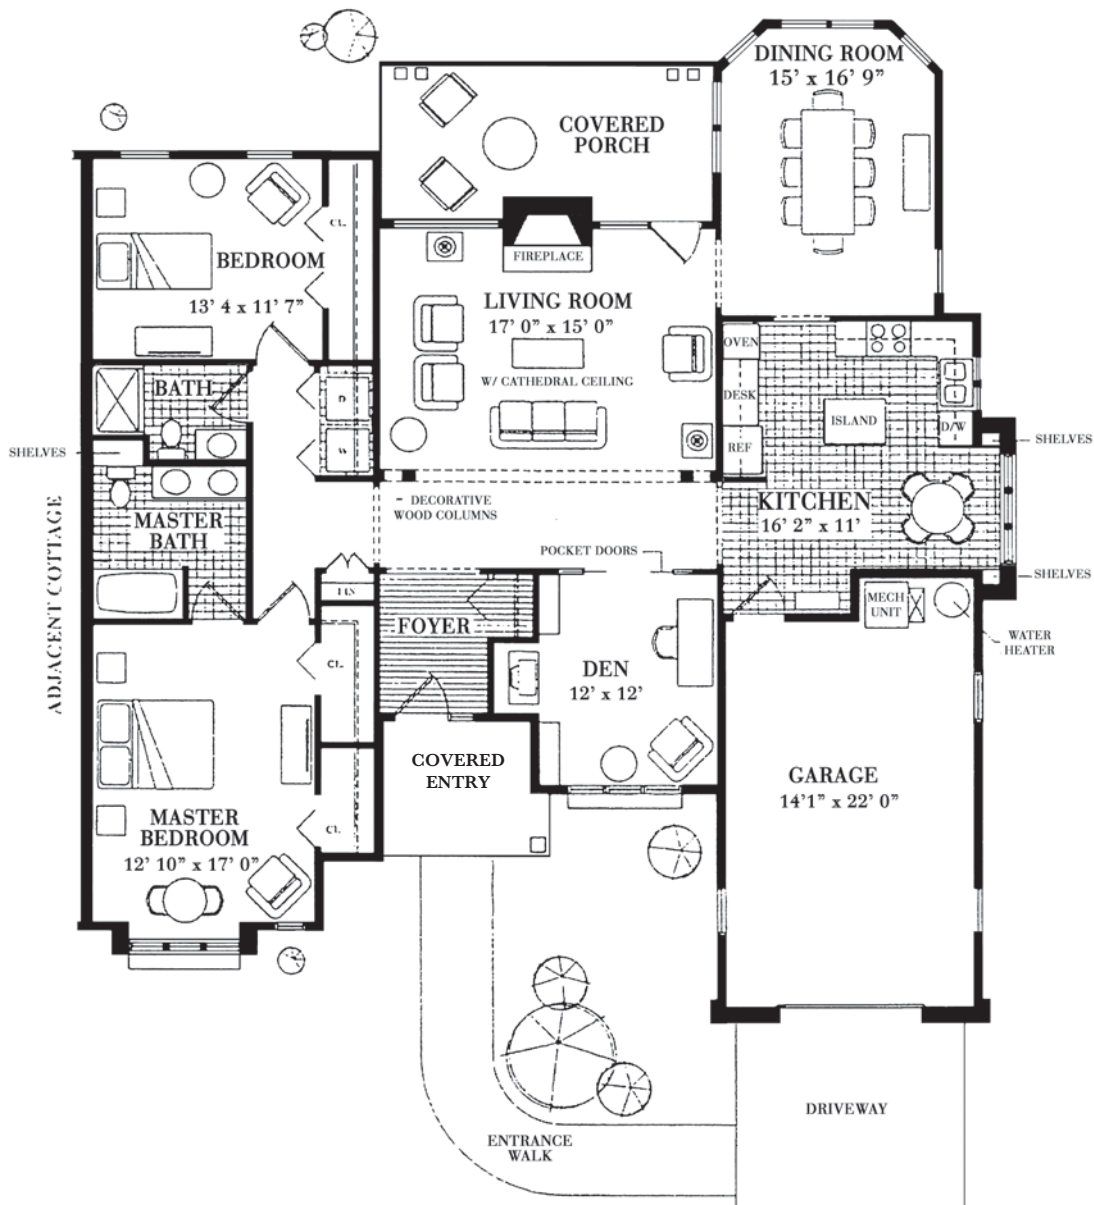

WARE PRESBYTERIAN VILLAGE

a PRESBYTERIAN SENIOR LIVING community

Chatham*
(2 Bedroom Villa)
Approx. 1,857 sq. ft.

*Devon model has identical floor plan plus a 2 car garage.

+ Deluxe models have the porch enclosed (heated and air conditioned, year-round room)
This adds approximately 150 sq. ft.