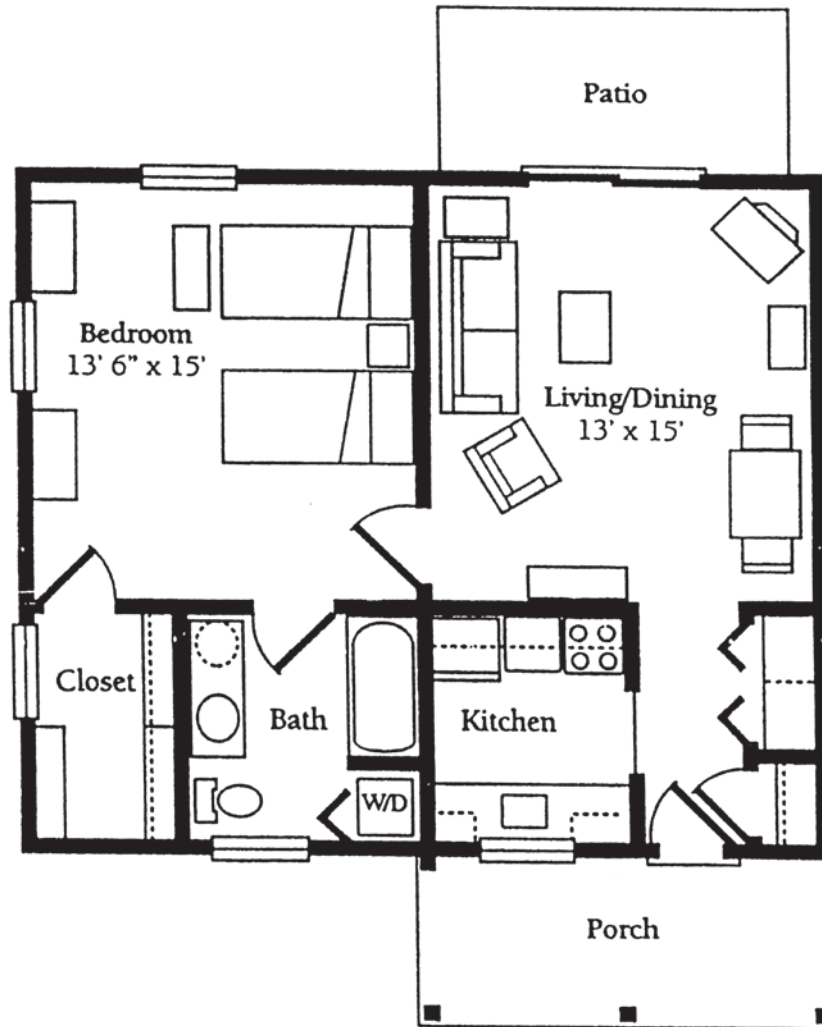

WARE PRESBYTERIAN VILLAGE

a PRESBYTERIAN SENIOR LIVING community

Kent

(1 Bedroom Villa)

Approx. 750 sq. ft.

- + Deluxe models have the porch enclosed (heated and air conditioned, year-round room)
This adds approximately 150 sq. ft.