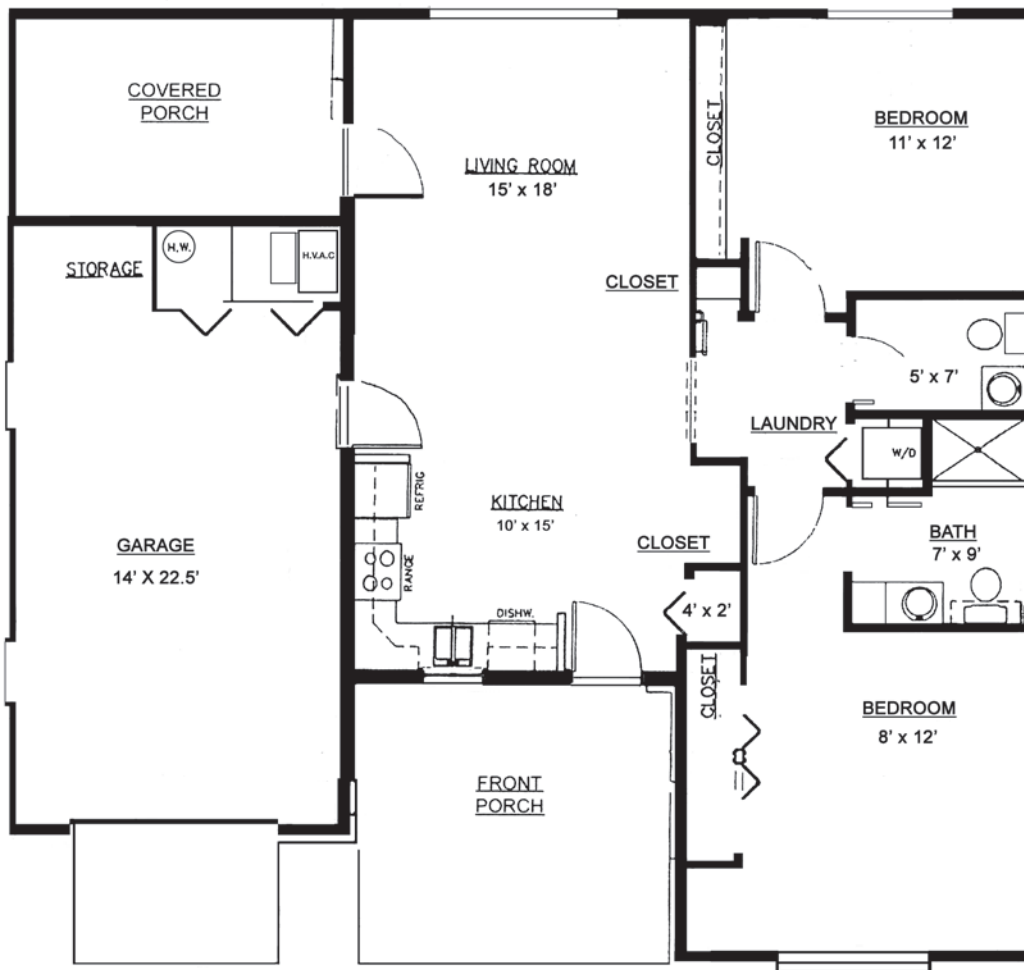

# WARE PRESBYTERIAN VILLAGE

a PRESBYTERIAN SENIOR LIVING community

**Laurel**  
(2 Bedroom Villa)  
*Approx. 1,000 sq. ft.*

+ Deluxe models have the porch enclosed (heated and air conditioned, year-round room)  
This adds approximately 150 sq. ft.