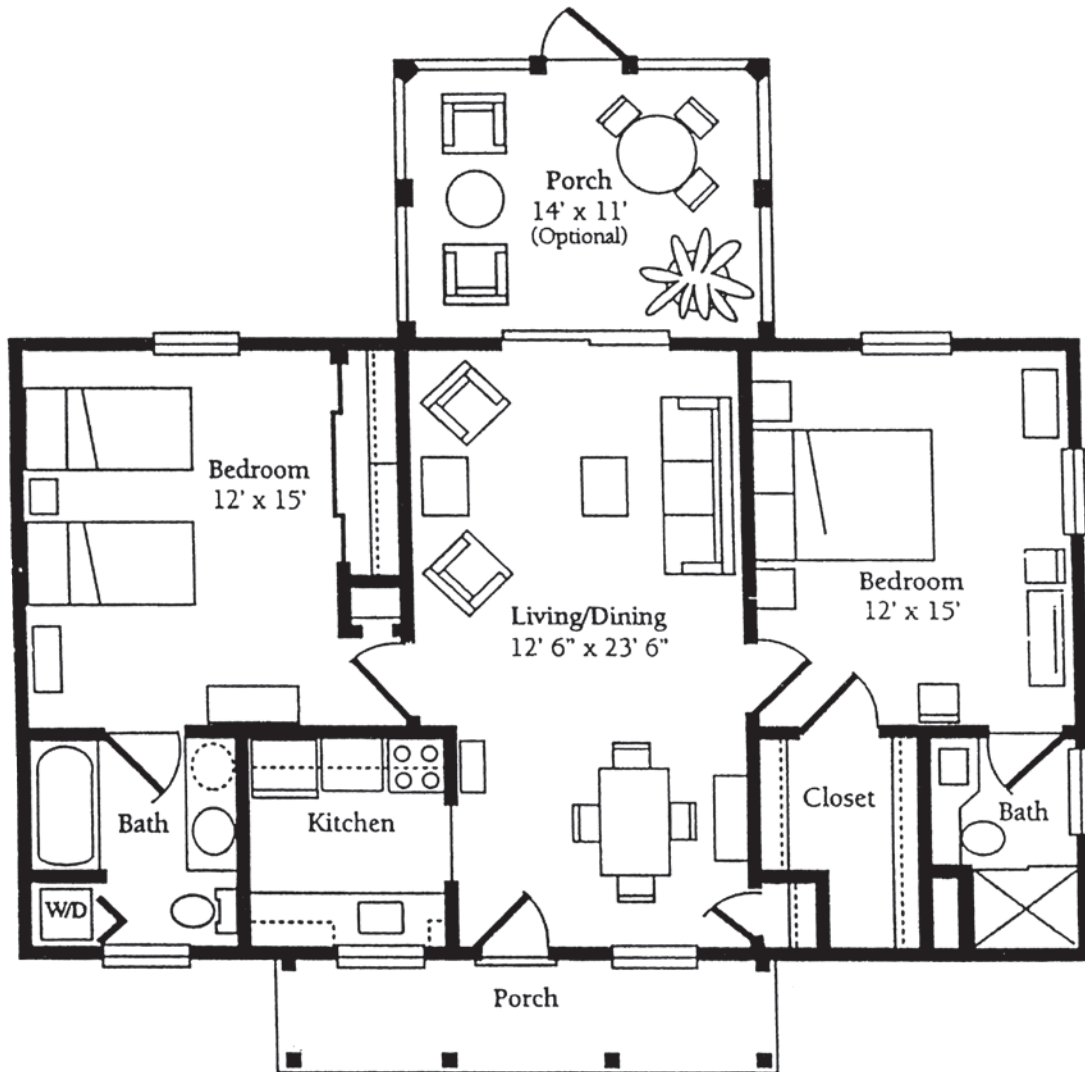

WARE PRESBYTERIAN VILLAGE

a PRESBYTERIAN SENIOR LIVING community

York

(2 Bedroom Villa)

Approx. 1,000 sq. ft.

- + Deluxe models have the porch enclosed (heated and air conditioned, year-round room)
This adds approximately 150 sq. ft.