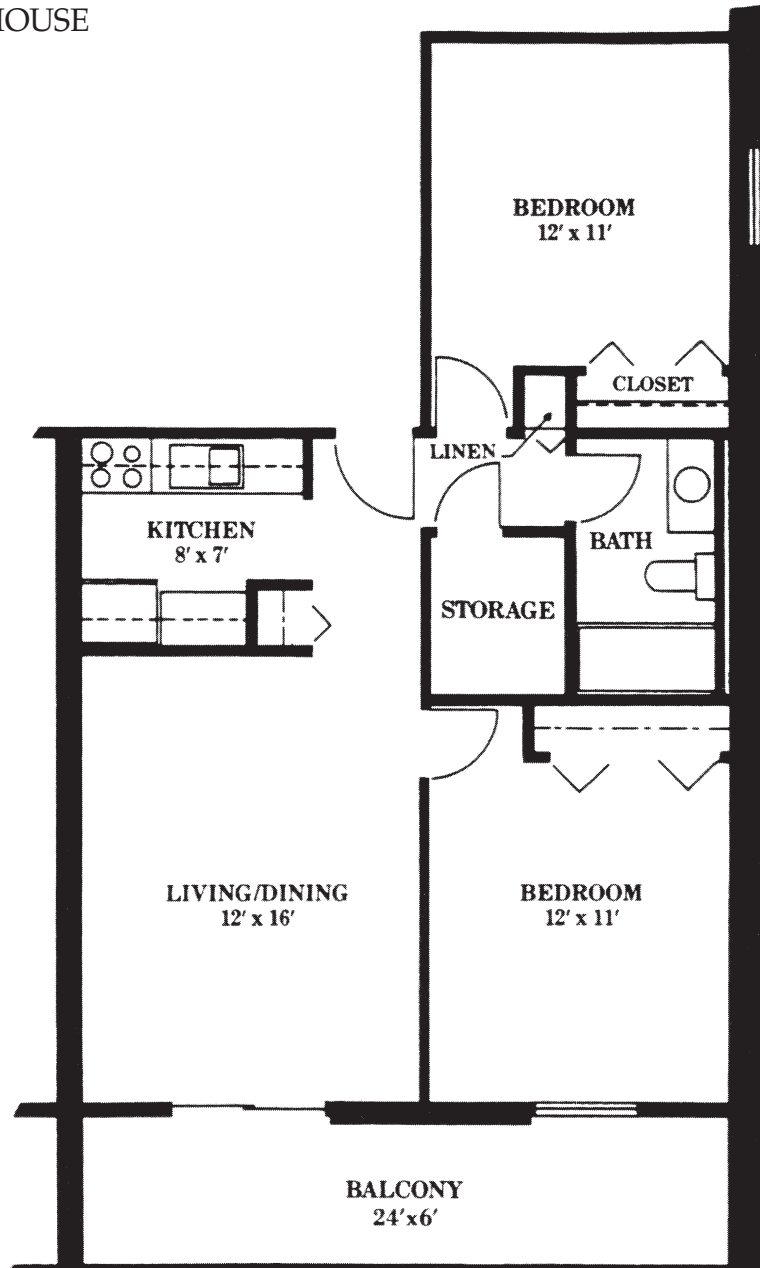

WESTMINSTER VILLAGE

a PRESBYTERIAN SENIOR LIVING community

2 BEDROOM
WESTMINSTER HOUSE
(Approx. 760 sq. ft.)

WESTMINSTER VILLAGE

a PRESBYTERIAN SENIOR LIVING community

2 BEDROOM DELUXE
WESTMINSTER HOUSE
(Approx. 882 sq. ft.)