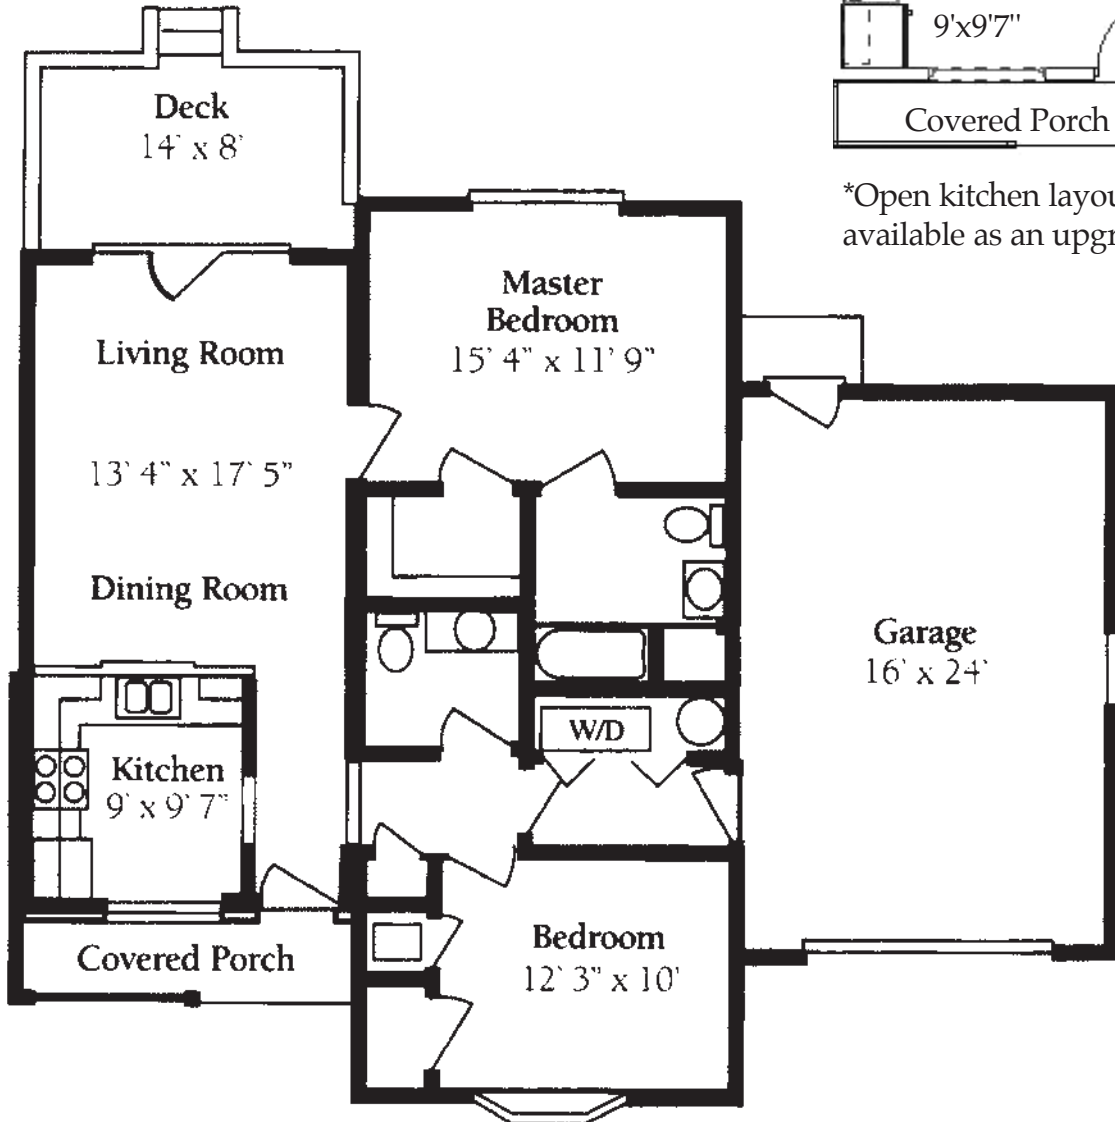

WESTMINSTER VILLAGE

a PRESBYTERIAN SENIOR LIVING community

Asbury*

(2 Bedroom/1 and 1/2 Bath Cottage)

Independent Living

Approx. 810 sq. ft.

*Open kitchen layout available as an upgrade.

*Additional rooms such as sunrooms, double sunrooms, covered porches, extra bedrooms/dens are available on some cottages. Depending on cottage location, side windows in the living/dining rooms may or may not be included.