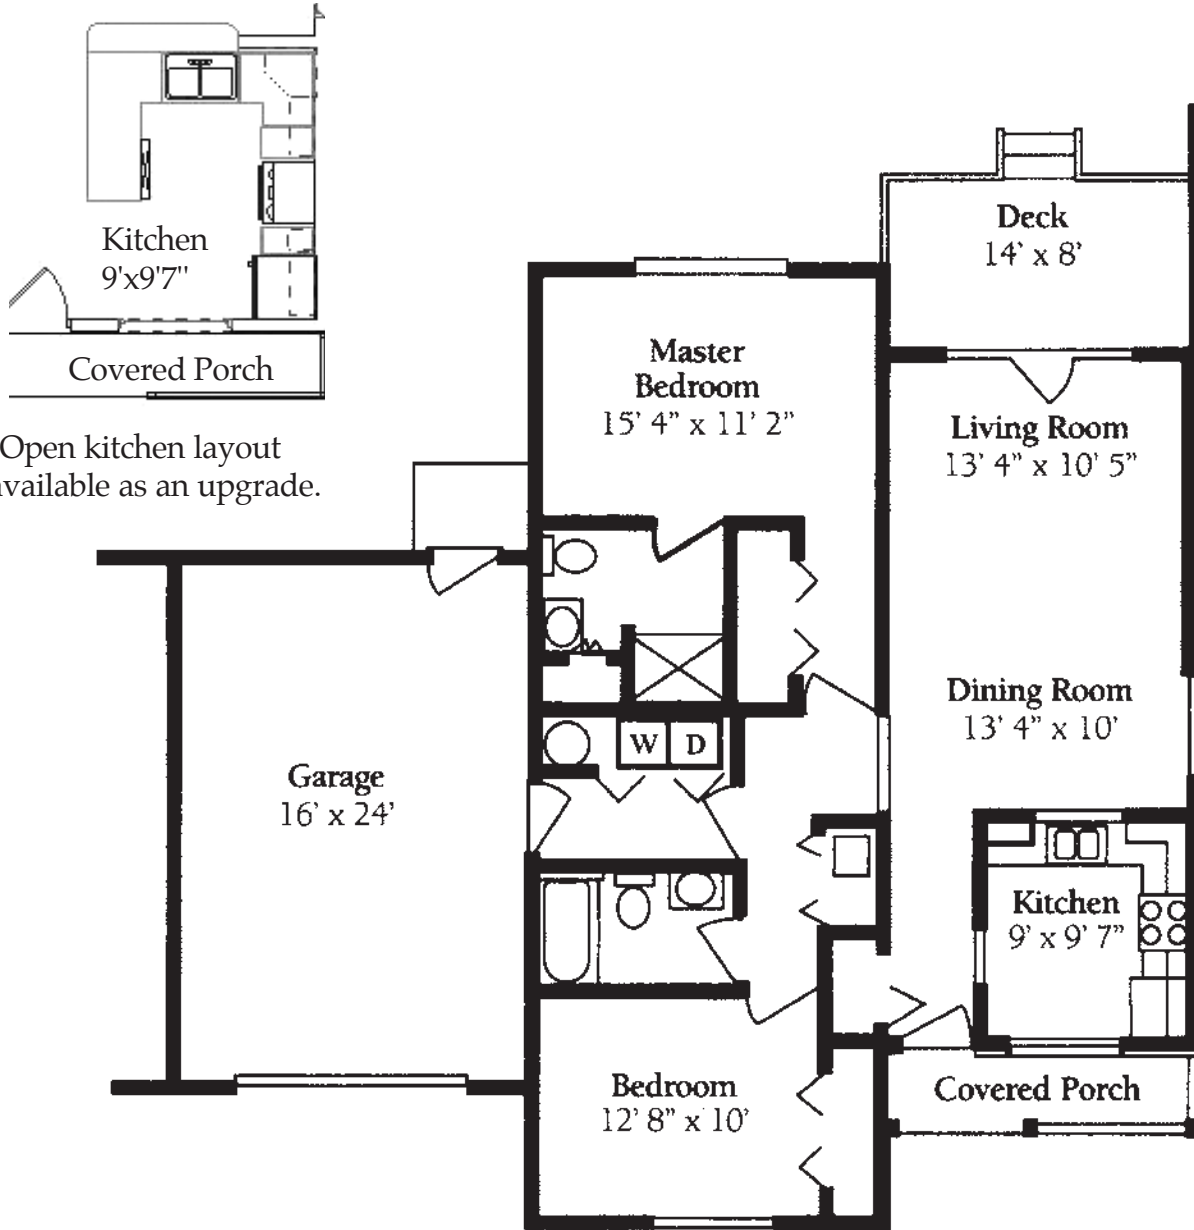

WESTMINSTER VILLAGE

a PRESBYTERIAN SENIOR LIVING community

Bradford*

(2 Bedroom/2 Bath Cottage)

Independent Living

Approx. 980 sq. ft.

**Additional rooms such as sunrooms, double sunrooms, covered porches, extra bedrooms/dens are available on some cottages. Depending on cottage location, side windows in the living/dining rooms may or may not be included.*