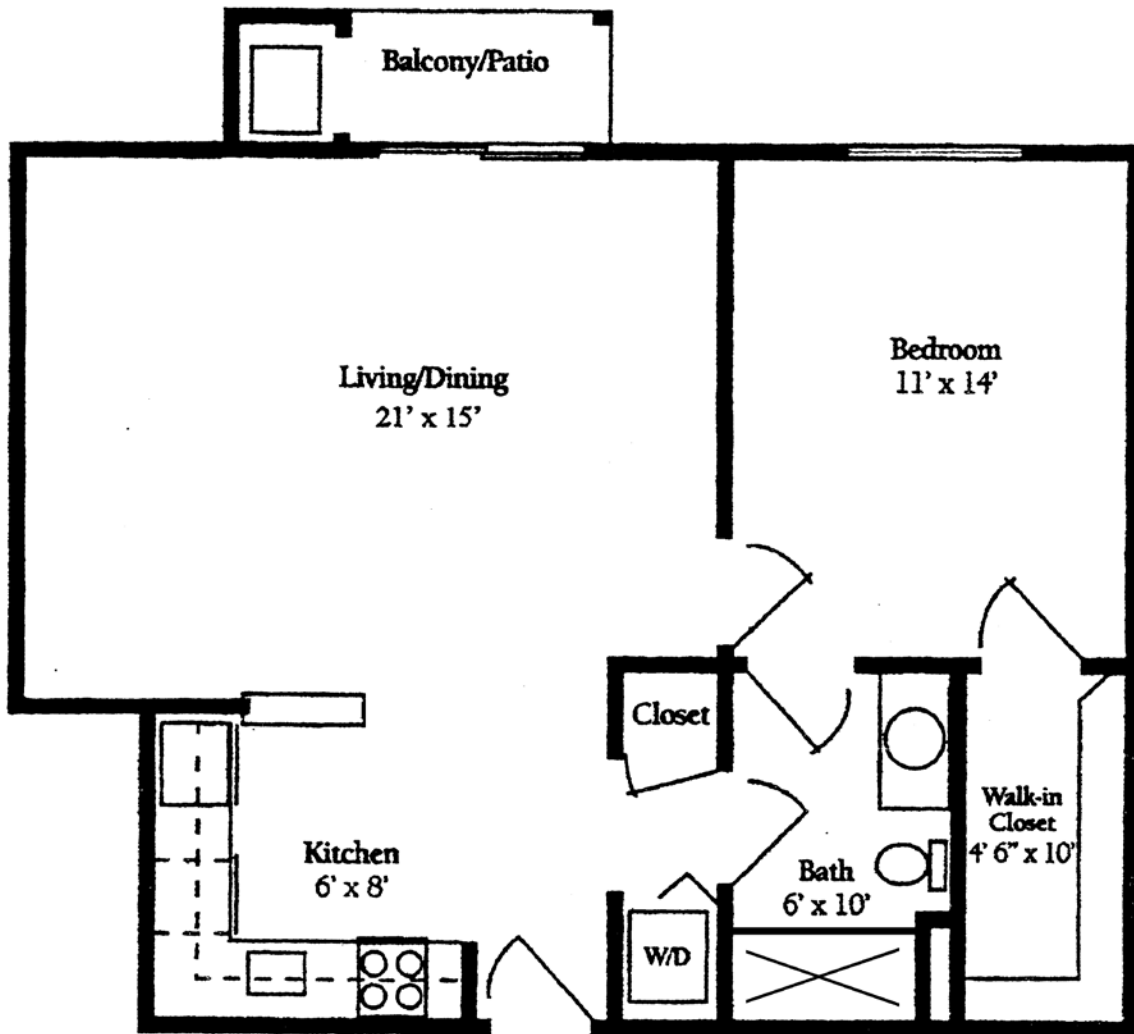

## Middleford

(1 Bedroom/1 Bath Deluxe Apartment)

*Independent Living*

*Approx. 600 sq. ft.*

*\*All measurements are approximate and vary slightly by apartment building.*