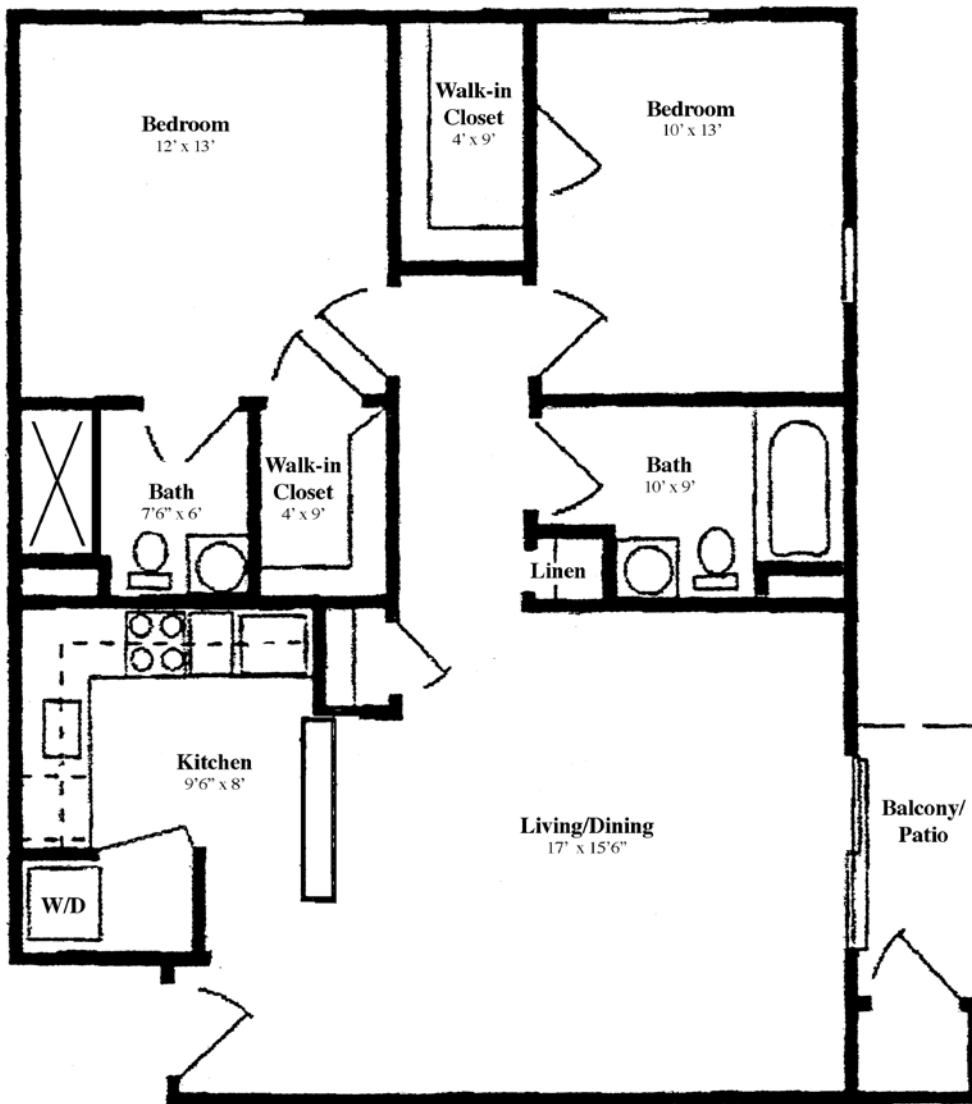

WESTMINSTER VILLAGE

a PRESBYTERIAN SENIOR LIVING community

Windsor

(2 Bedroom/2 Bath Apartment)

Independent Living

Approx. 800 sq. ft.

**All measurements are approximate and vary slightly by apartment building.*