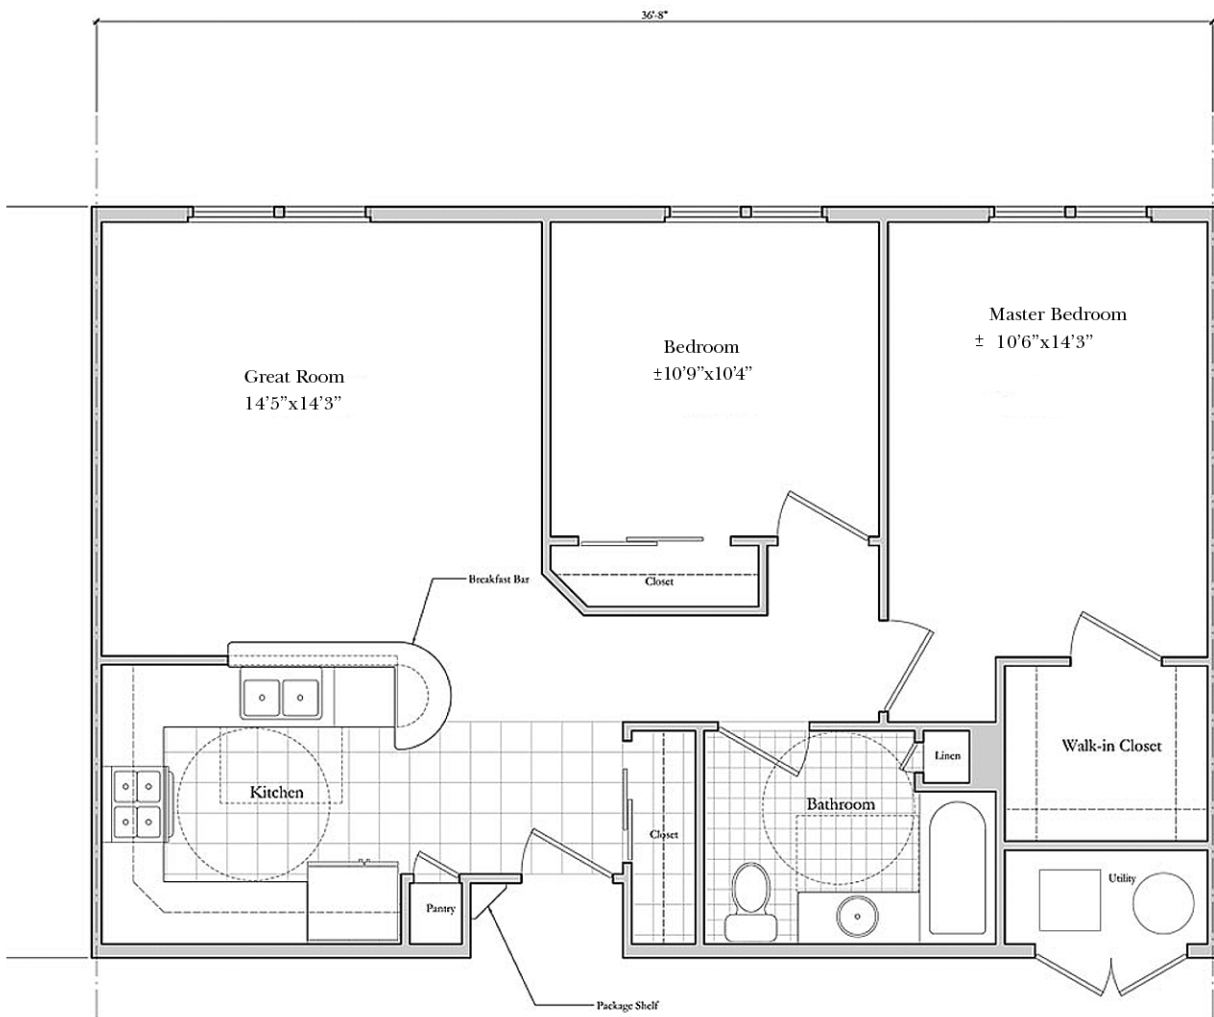

 **SCHARTNER HOUSE**  
**AT CARROLL VILLAGE**  
a PRESBYTERIAN SENIOR LIVING community

Schartner House 2A  
860 sq. ft.

residence 2a