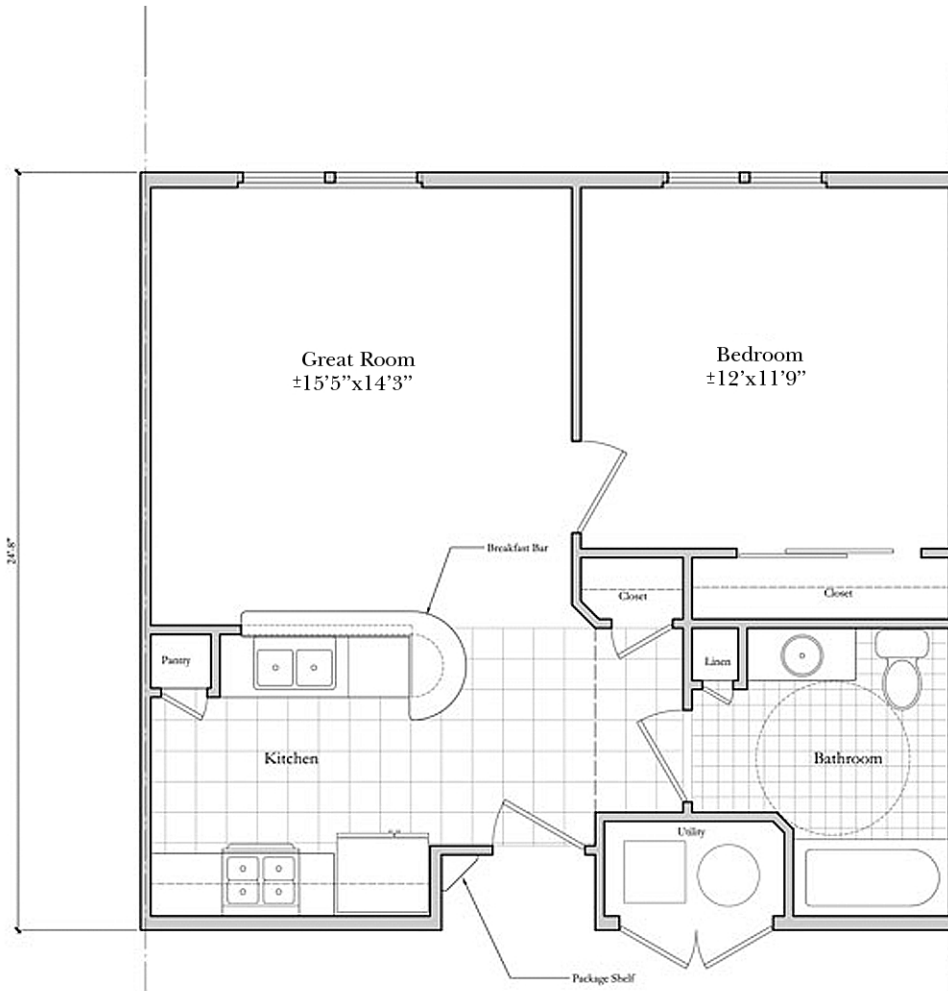

SCHARTNER HOUSE AT CARROLL VILLAGE

a PRESBYTERIAN SENIOR LIVING community

Schartner House 1A
Approx. 616 sq. ft.

residence 1a