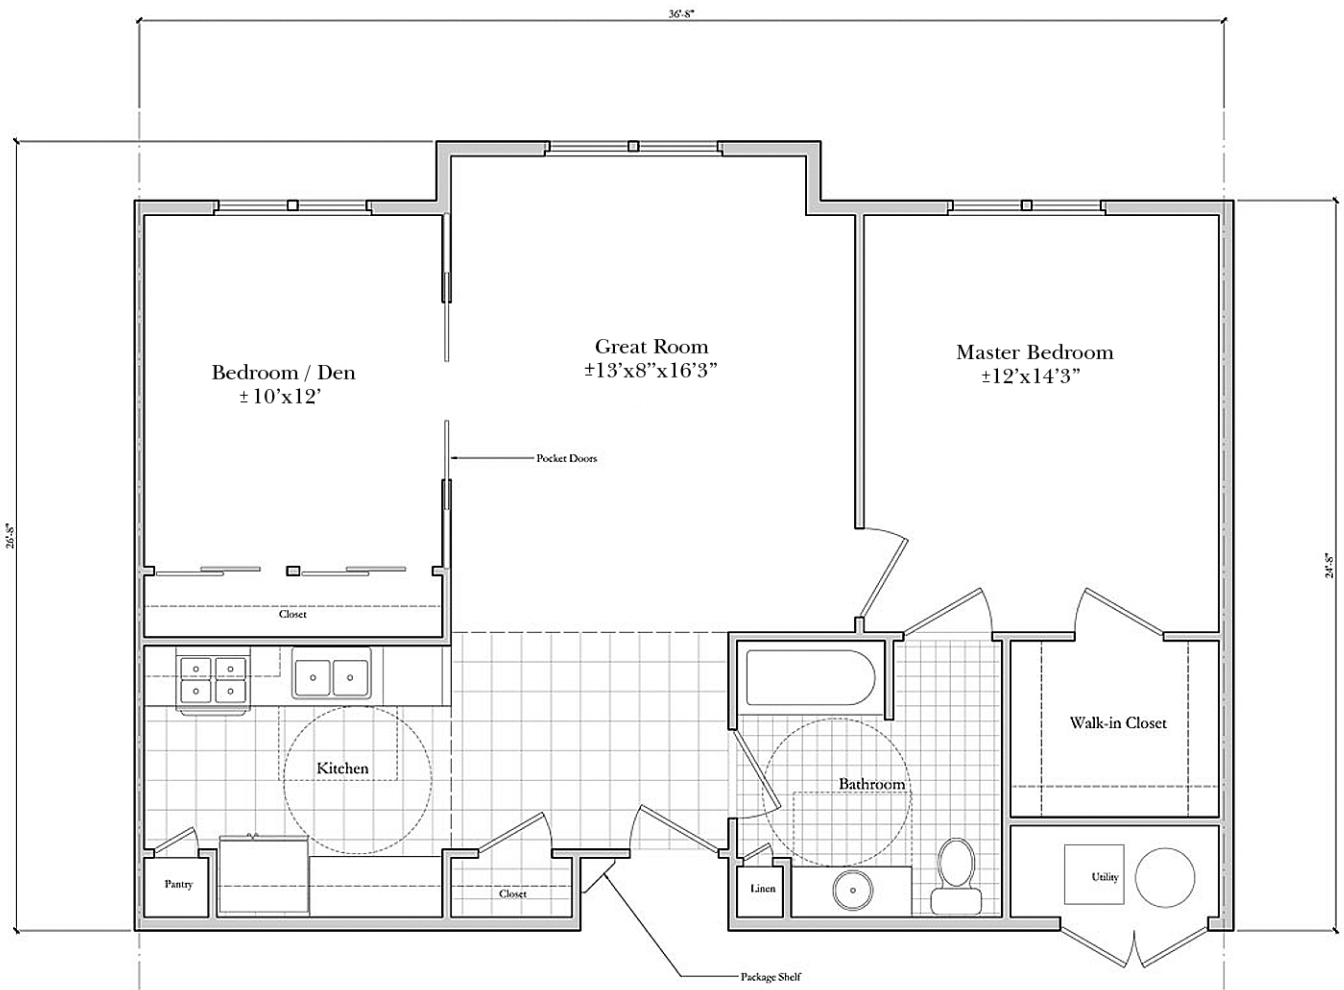

# SCHARTNER HOUSE AT CARROLL VILLAGE

a PRESBYTERIAN SENIOR LIVING community

Schartner House 2C  
Approx. 885 sq. ft.

residence 2c