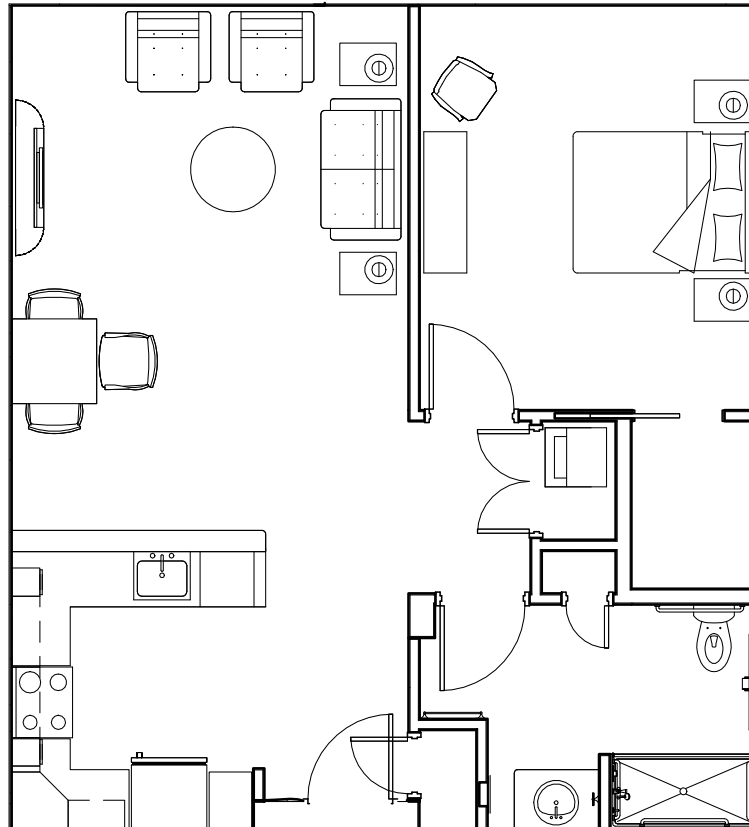

Donegal

1 Bedroom/1 Bath
(Approx. 748 SF)

Note: Floor plans illustrate a general plan which is subject to future change and revisions. Dimensions, boundaries and position locations are for illustrative purposes only and are not intended to be exact.

220 Newry Street • Hollidaysburg, PA 16648
www.inglenookhollidaysburg.org

Edinboro Floorplan

1 Bedroom with Den/1 Bath

(Approx. 883 SF)

Note: Floor plans illustrate a general plan which is subject to future change and revisions. Dimensions, boundaries and position locations are for illustrative purposes only and are not intended to be exact.

220 Newry Street • Hollidaysburg, PA 16648

www.inglenookhollidaysburg.org

Fairview Floorplan

1 Bedroom with Den/1 Bath

(Approx. 889 SF)

Note: Floor plans illustrate a general plan which is subject to future change and revisions. Dimensions, boundaries and position locations are for illustrative purposes only and are not intended to be exact.