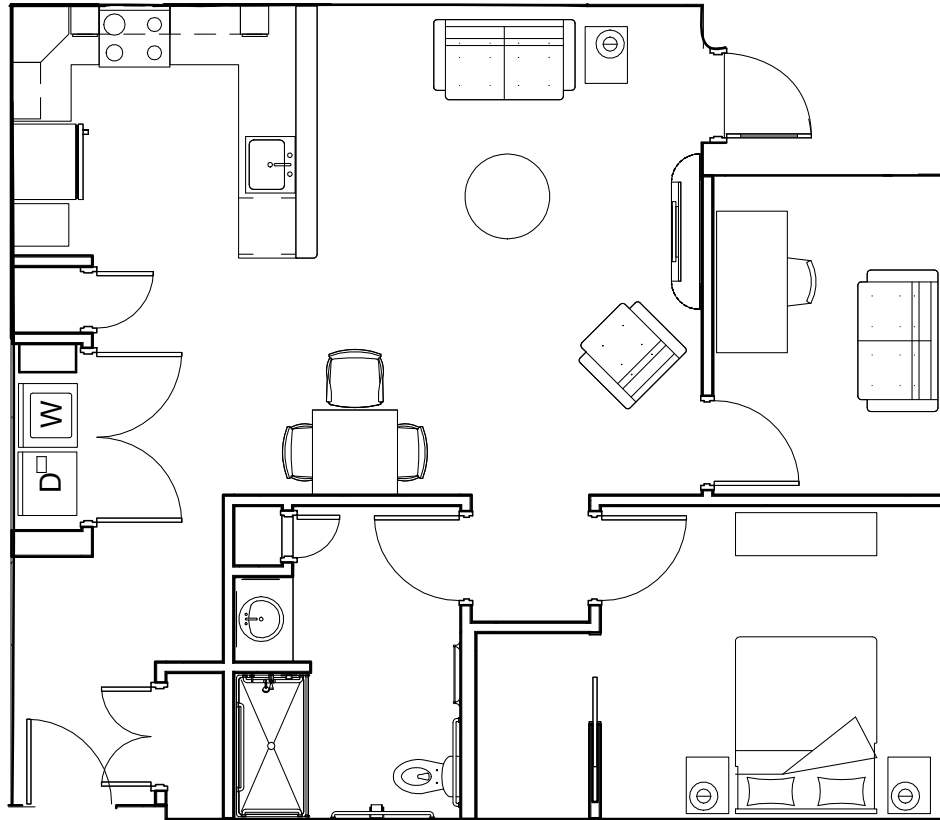

220 Newry Street • Hollidaysburg, PA 16648
www.inglenookhollidaysburg.org

Edinboro Floorplan

1 Bedroom with Den/1 Bath

(Approx. 883 SF)

Note: Floor plans illustrate a general plan which is subject to future change and revisions. Dimensions, boundaries and position locations are for illustrative purposes only and are not intended to be exact.

220 Newry Street • Hollidaysburg, PA 16648

www.inglenookhollidaysburg.org

Fairview Floorplan

1 Bedroom with Den/1 Bath

(Approx. 889 SF)

Note: Floor plans illustrate a general plan which is subject to future change and revisions. Dimensions, boundaries and position locations are for illustrative purposes only and are not intended to be exact.

220 Newry Street • Hollidaysburg, PA 16648
www.inglenookhollidaysburg.org

Allegheny Floorplan

1 Bedroom with Den/1 Bath

(Approx. 895 SF)

Note: Floor plans illustrate a general plan which is subject to future change and revisions. Dimensions, boundaries and position locations are for illustrative purposes only and are not intended to be exact.