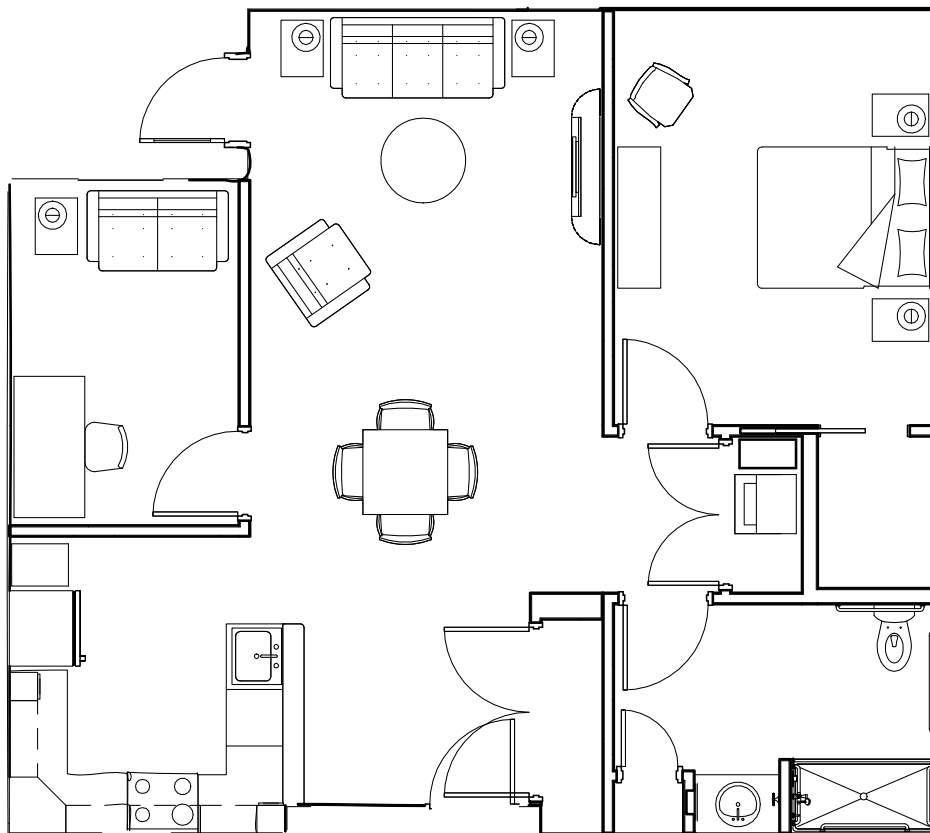

Donegal

1 Bedroom/1 Bath
(Approx. 748 SF)

Note: Floor plans illustrate a general plan which is subject to future change and revisions. Dimensions, boundaries and position locations are for illustrative purposes only and are not intended to be exact.

220 Newry Street • Hollidaysburg, PA 16648
www.inglenookhollidaysburg.org

Edinboro Floorplan

1 Bedroom with Den/1 Bath

(Approx. 883 SF)

Note: Floor plans illustrate a general plan which is subject to future change and revisions. Dimensions, boundaries and position locations are for illustrative purposes only and are not intended to be exact.

220 Newry Street • Hollidaysburg, PA 16648

www.inglenookhollidaysburg.org

Fairview Floorplan

1 Bedroom with Den/1 Bath

(Approx. 889 SF)

Note: Floor plans illustrate a general plan which is subject to future change and revisions. Dimensions, boundaries and position locations are for illustrative purposes only and are not intended to be exact.