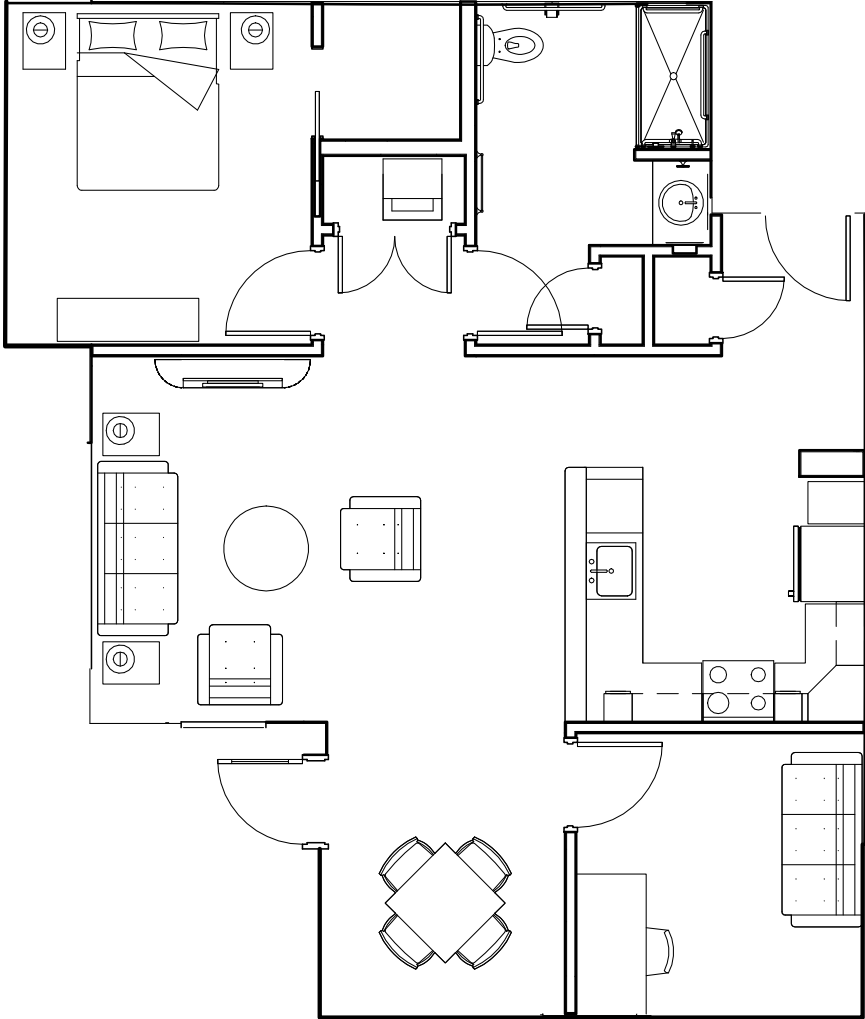

220 Newry Street • Hollidaysburg, PA 16648
www.inglenookhollidaysburg.org

Edinboro Floorplan

1 Bedroom with Den/1 Bath

(Approx. 883 SF)

Note: Floor plans illustrate a general plan which is subject to future change and revisions. Dimensions, boundaries and position locations are for illustrative purposes only and are not intended to be exact.

220 Newry Street • Hollidaysburg, PA 16648

www.inglenookhollidaysburg.org

Fairview Floorplan

1 Bedroom with Den/1 Bath

(Approx. 889 SF)

Note: Floor plans illustrate a general plan which is subject to future change and revisions. Dimensions, boundaries and position locations are for illustrative purposes only and are not intended to be exact.

220 Newry Street • Hollidaysburg, PA 16648
www.inglenookhollidaysburg.org

Allegheny Floorplan

1 Bedroom with Den/1 Bath

(Approx. 895 SF)

Note: Floor plans illustrate a general plan which is subject to future change and revisions. Dimensions, boundaries and position locations are for illustrative purposes only and are not intended to be exact.