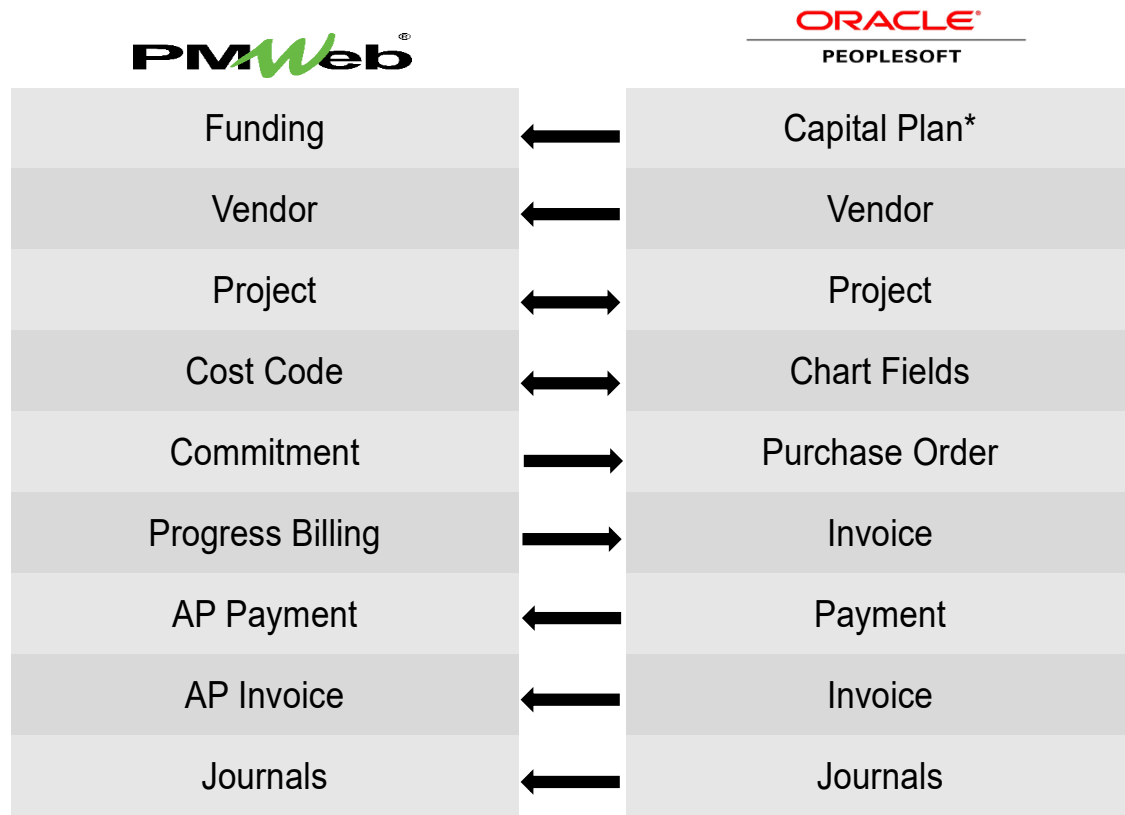

PMWeb + PeopleSoft Integration by Calance

Streamlining Data Sharing Across Systems

Say goodbye to double data entry.

Reliably sync your jobs and job costs between PMWeb and PeopleSoft.

Stick with what you're comfortable with.

Spend more effective time in the systems you're comfortable with.

Trust your data again.

Reduce errors between systems for more dependable data.

*Capital Plan found in Oracle's Hyperion
 -Calance does not store any customer data
 -Integrations are subject to change