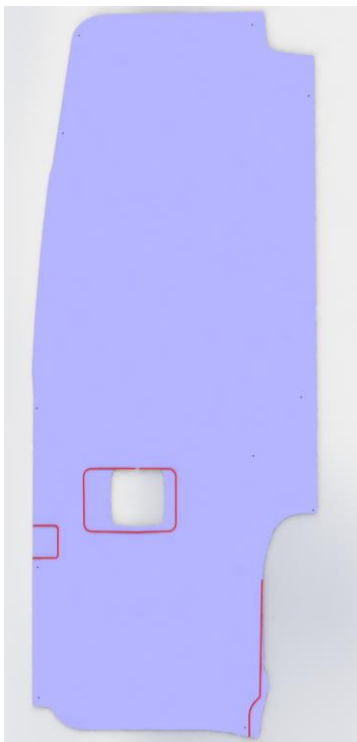

High Roof Sprinter_ Driver's Side Rear Door Panel

Cut along the profile shown above (located on the back of the panel) to use in 2019 model year

Cut along the profile shown above (located on the back of the panel) to use in 2018 or earlier model years

High Roof Sprinter_Passenger's Side Rear Door Panel

Cut along the profiles shown above (located on the back of the panel) to use in 2018 or earlier model years