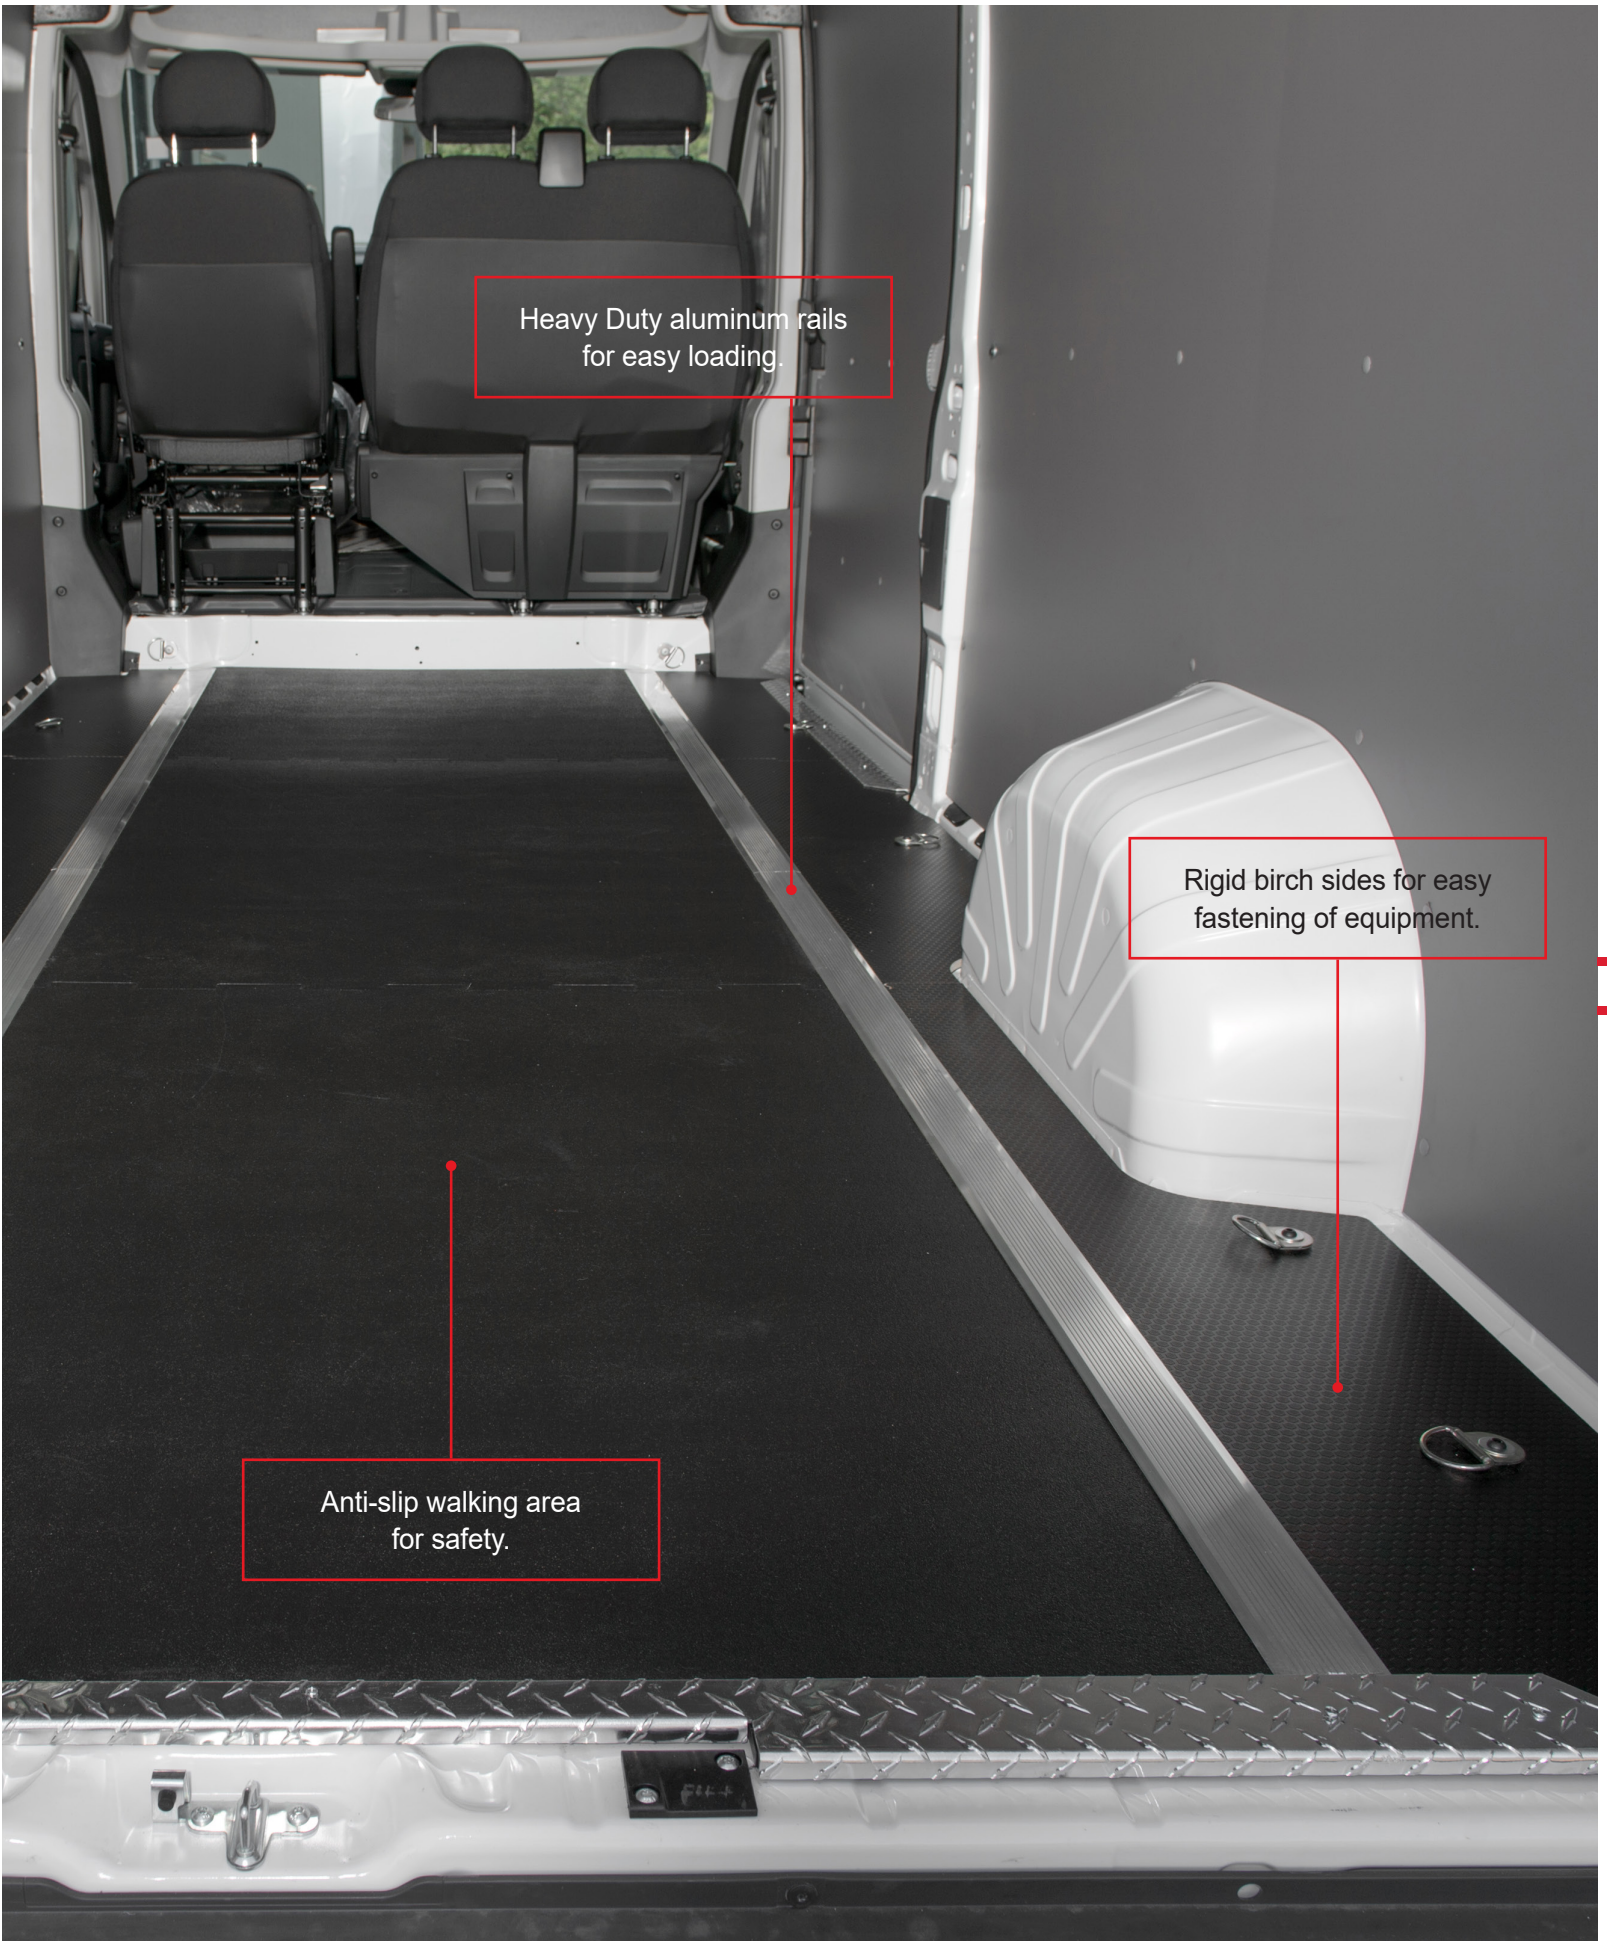

Additional Codes

.2 - dual side doors

Heavy Duty aluminum rails
for easy loading.

Rigid birch sides for easy
fastening of equipment.

Anti-slip walking area
for safety.

The image shows the interior of a van, looking towards the front. A prominent feature is a long, textured metal rail running along the ceiling. Below it, two black seats are visible. The floor is dark with a silver metal strip running along the side. The overall lighting is dim, highlighting the textures and materials.