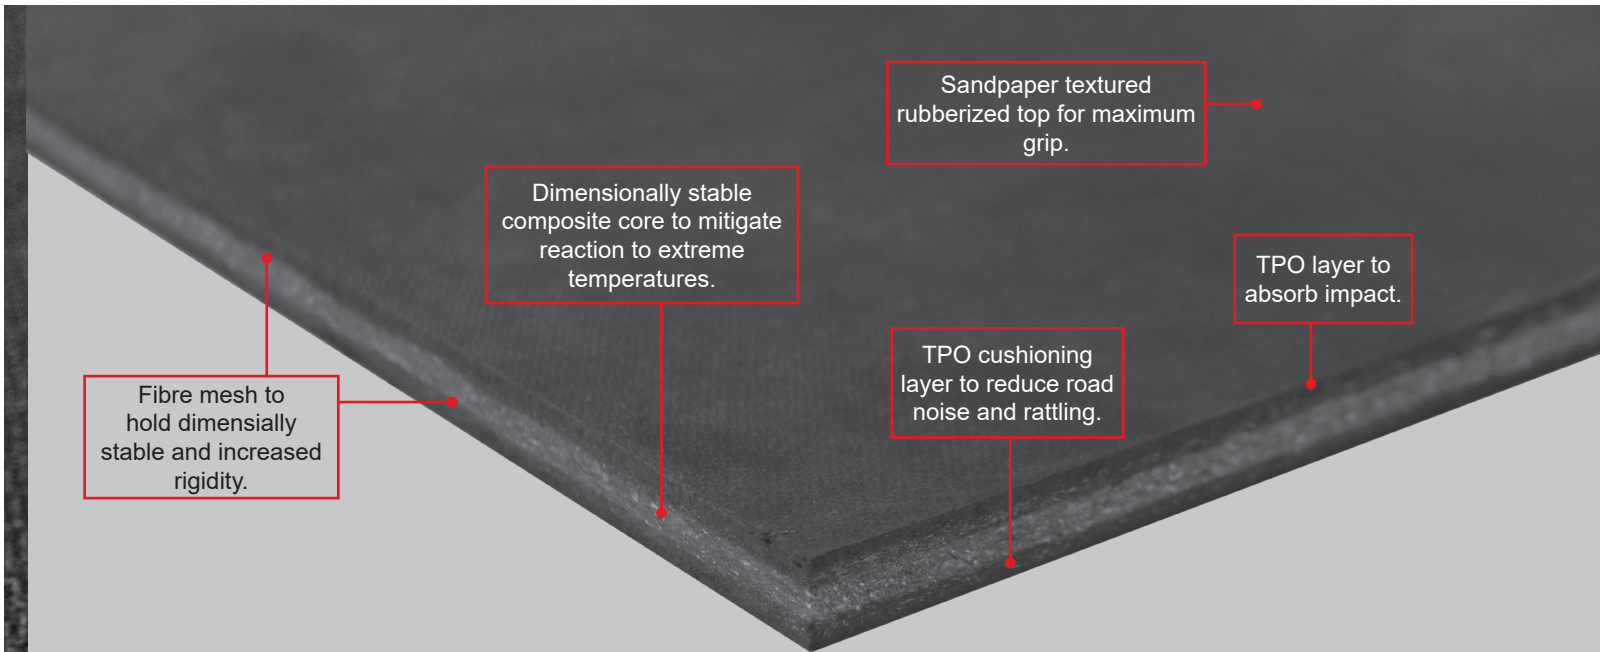

RIGID FLOORING

10

STABILIGRIP

NEW dimensionally-stable floor with improved durability and strength. Built with the toughest proprietary blend of recycled products, its versatility can be used in a wide variety of applications.

Fibre mesh to hold dimensionally stable and increased rigidity.

Dimensionally stable composite core to mitigate reaction to extreme temperatures.

Sandpaper textured rubberized top for maximum grip.

TPO cushioning layer to reduce road noise and rattling.

TPO layer to absorb impact.

WHY STABILIGRIP?

- **Efficient** - flat, durable, and safe; making it easy for technicians to work on.
- **Safety** - minimizes slip hazards and chances of shifting cargo.
- **Dimensionally-stable** - will not swell or bubble even in extreme temperatures.
- Impact and puncture resistant – protects floor of van from damage
- Custom fit to each specific vehicle
- Professional looking and clean-easy
- Decreases road noise.
- Non-porous plastic – resists stains and mold
- Fine texture gives grip but allows forklift freight loading
- Economical