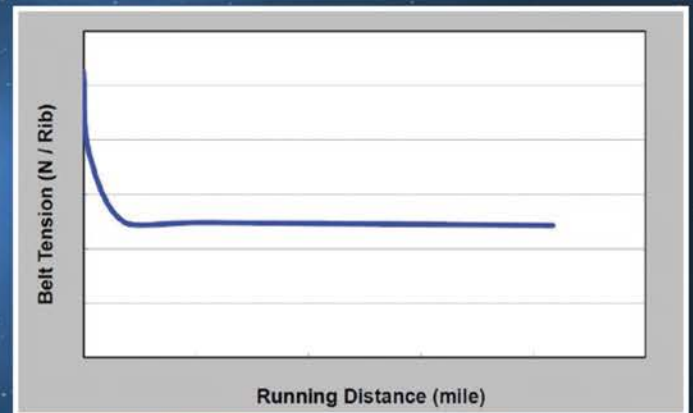

BELT TENSION CHANGE