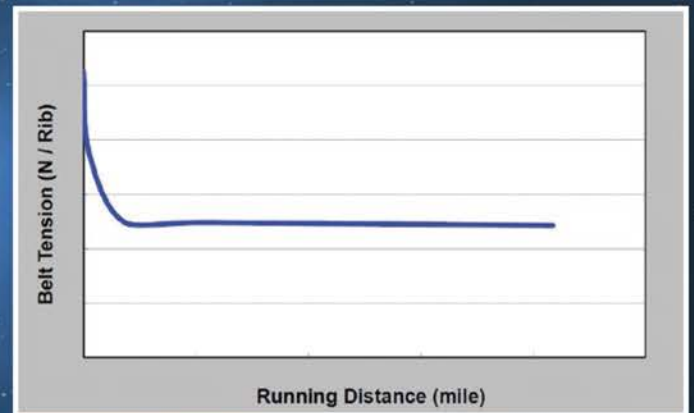

BELT TENSION CHANGE