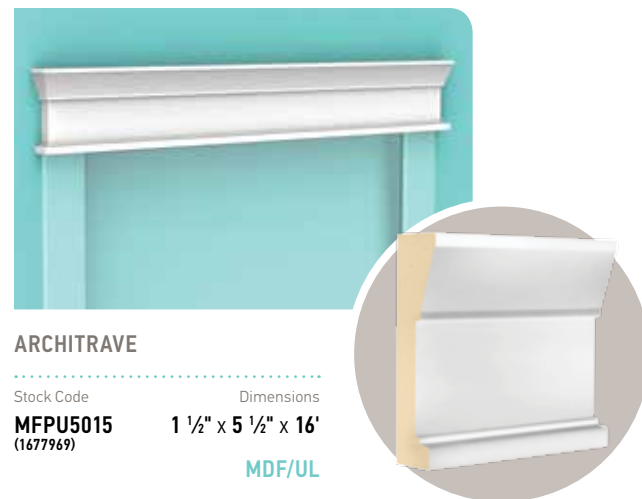

ARCHITRAVE

Stock Code
MFPU5015
(1677969)

Dimensions
1 1/2" x 5 1/2" x 16'

MDF/UL