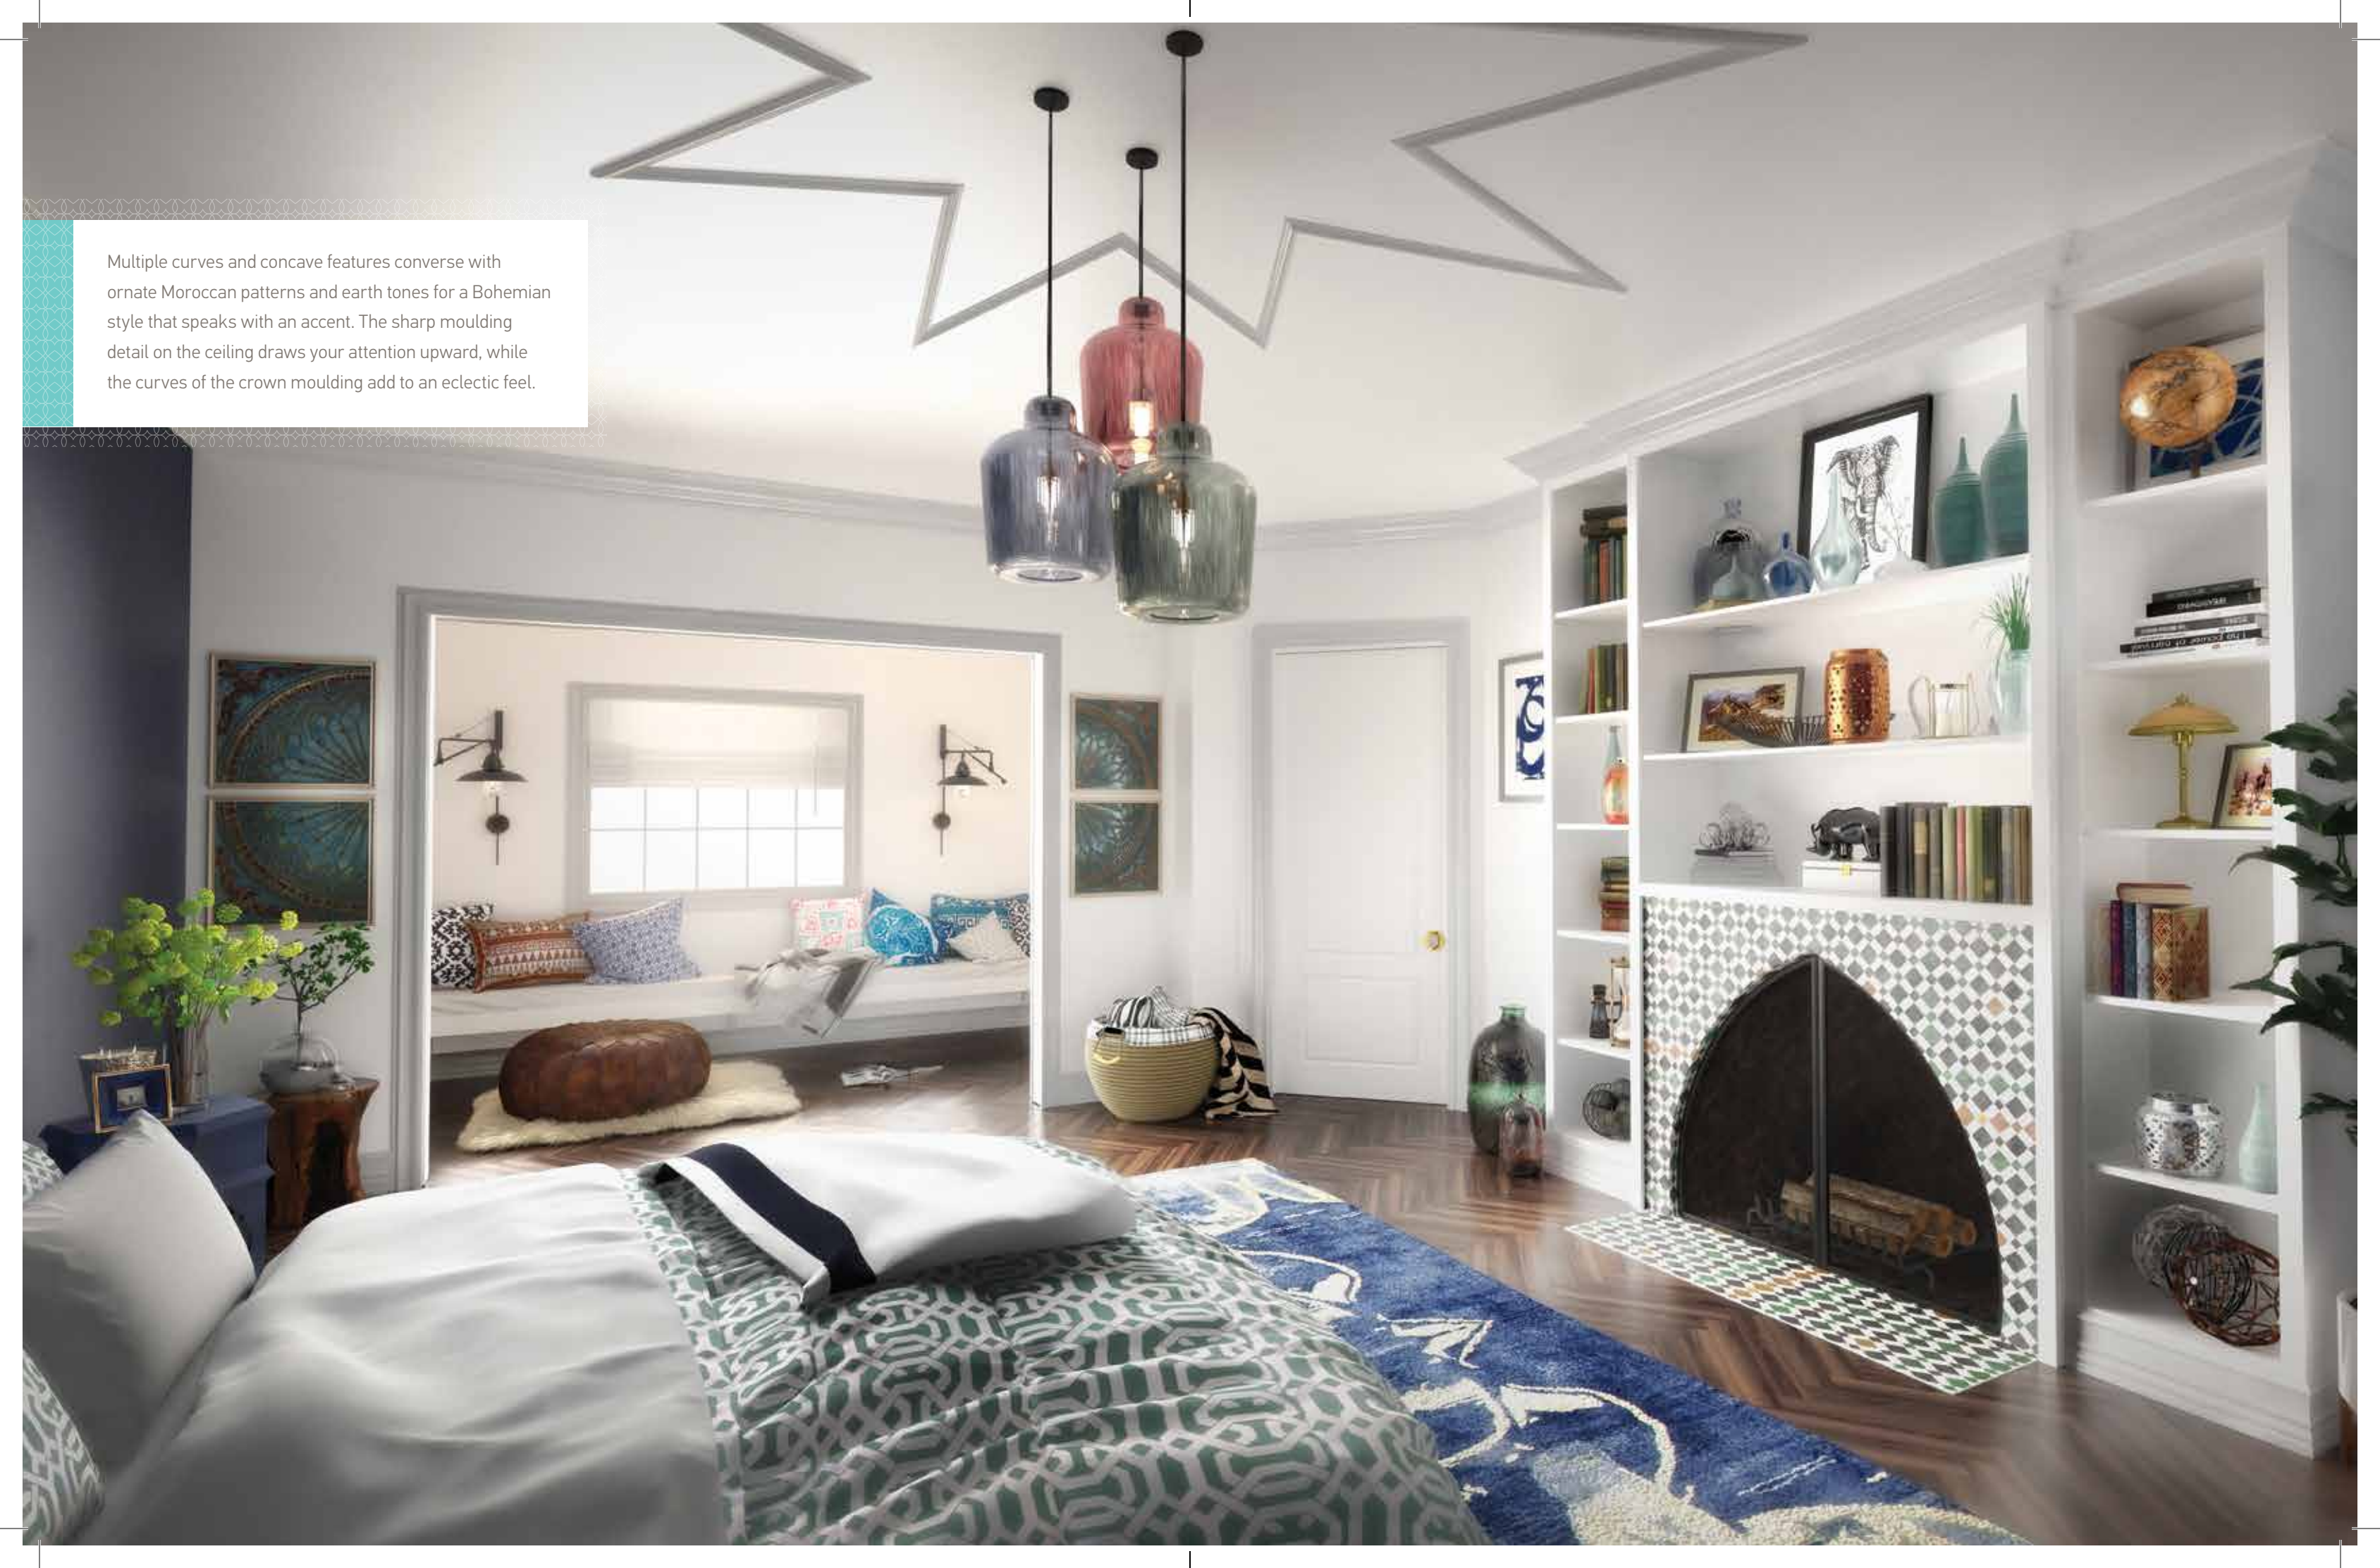

**WINSLOW / CRAFTSMAN III**

**LOGAN / MONROE**

**LINCOLN PARK / MADISON**

bohemian

Casual meets up with cool in these laid back, effortless designs.

LIFE'S A  
*Ride*  
I'M *Totally*  
*Fitchhiking*

Multiple curves and concave features converse with ornate Moroccan patterns and earth tones for a Bohemian style that speaks with an accent. The sharp moulding detail on the ceiling draws your attention upward, while the curves of the crown moulding add to an eclectic feel.