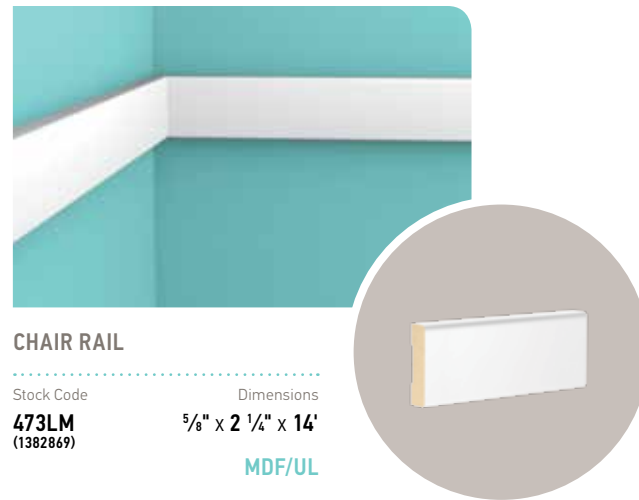

CHAIR RAIL

Stock Code
473LM
(1382869)

Dimensions
5/8" x 2 1/4" x 14'
MDF/UL