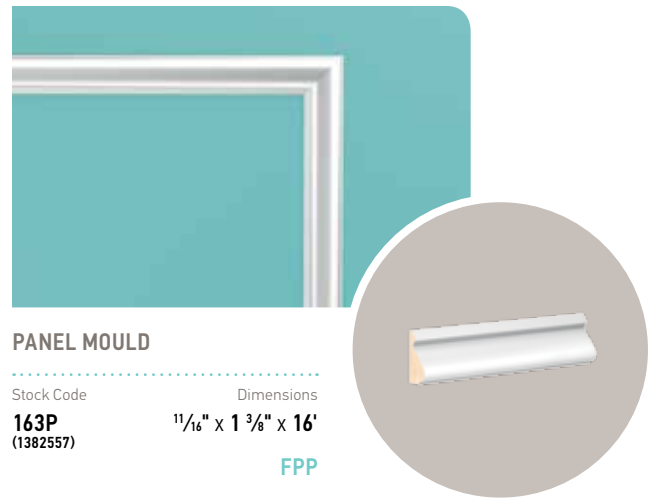

PANEL MOULD

Stock Code
163P
(1382557)

Dimensions
1 1/16" x 1 3/8" x 16'

FPP