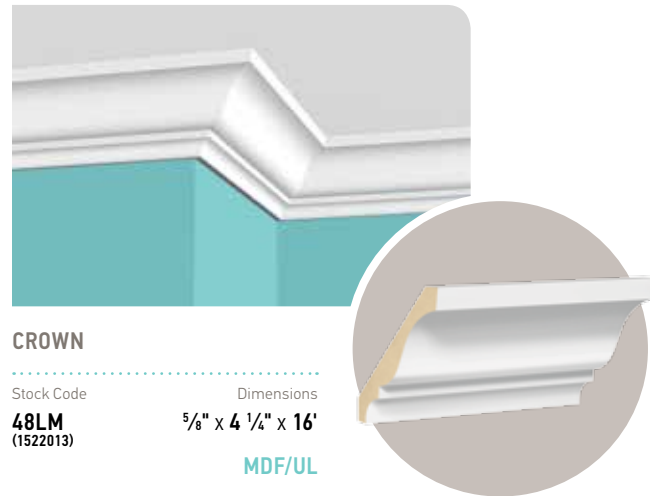

### BASEBOARD

Stock Code  
**20232CBM**  
(1521489)

Dimensions  
**5/8" x 7 1/4" x 16'**

MDF/UL

## new traditional standard ceilings (9' and below)

The moulding profiles in this combination include sizes for both high and standard ceiling heights.

The standard ceiling profiles featured here are designed for smaller, more traditional rooms that are often found on the second floor of your home.