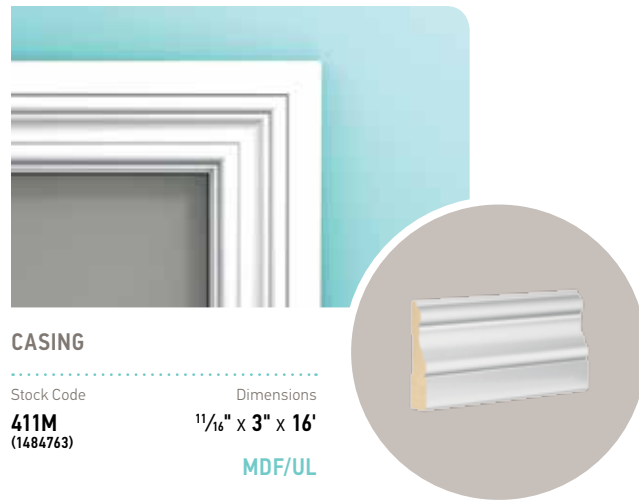

CASING

Stock Code
411M
(1484763)

Dimensions
1 1/16" x 3" x 16'

MDF/UL