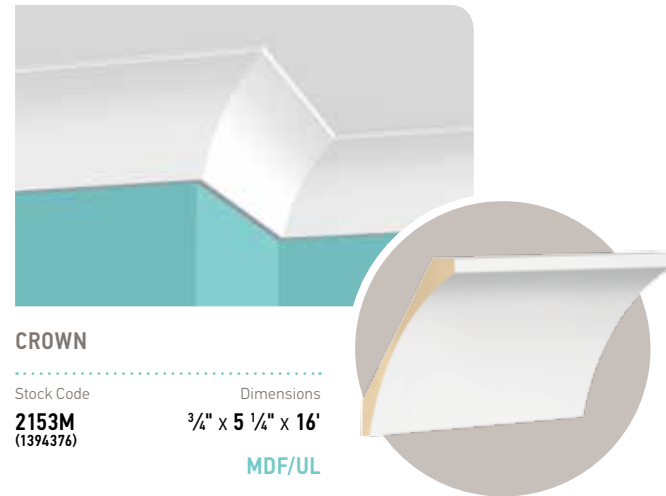

### BASEBOARD

Stock Code  
**MFPU9291**  
(1626242)

Dimensions  
**1/2" x 6 1/2" x 16'**  
MDF/UL

The unadorned trim finishes the space and revitalizes a vintage foundation without overshadowing the original elements.

## vintage industrial standard ceilings (9' and below)

The moulding profiles in this combination include sizes for both high and standard ceiling heights.

The standard ceiling profiles featured here are designed for smaller, more traditional rooms that are often found on the second floor of your home.