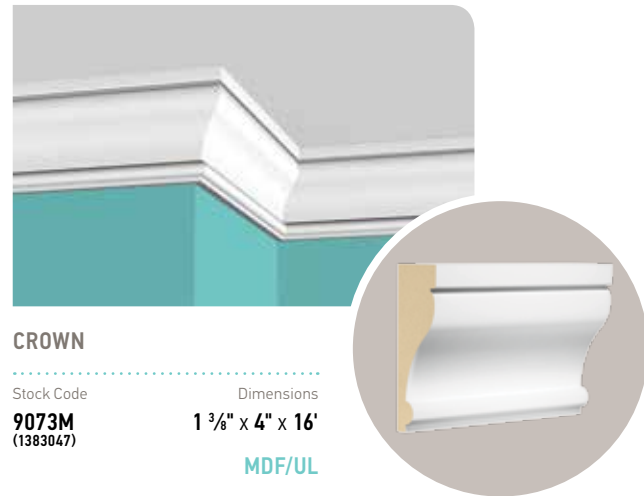

### PANEL MOULD

Stock Code  
**427J**  
(1484781)

Dimensions  
**3/16" x 1 1/8" x 8'**

FPP

## shabby chic standard ceilings (9' and below)

The moulding profiles in this combination include sizes for both high and standard ceiling heights.

The standard ceiling profiles featured here are designed for smaller, more traditional rooms that are often found on the second floor of your home.