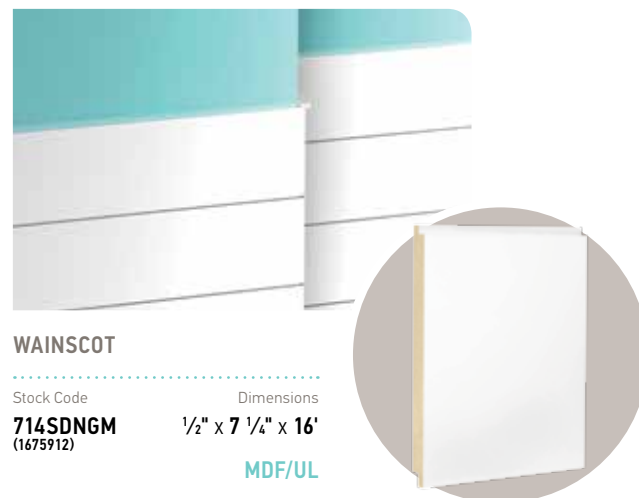

WAINSCOT

Stock Code
714SDNGM
(1675912)

Dimensions
1/2" x 7 1/4" x 16'
MDF/UL