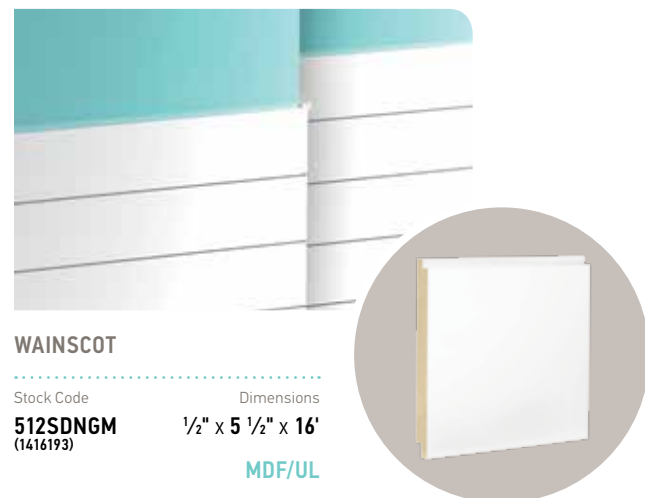

WAINSCOT

Stock Code
512SDNGM
(1416193)

Dimensions
1/2" x 5 1/2" x 16'
MDF/UL