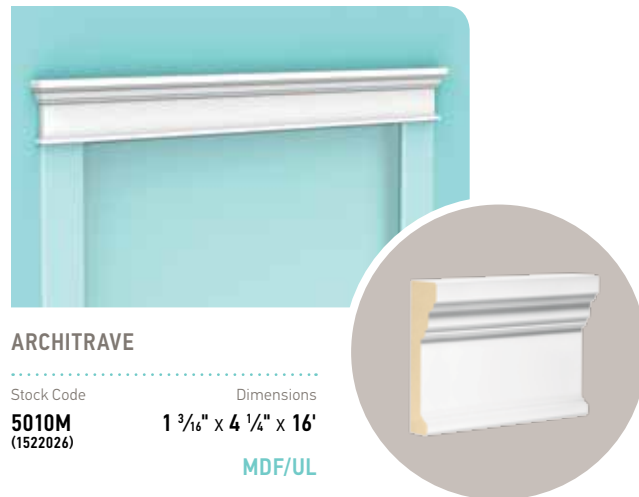

ARCHITRAVE

Stock Code
5010M
(1522026)

Dimensions
1 3/8" x 4 1/4" x 16'

MDF/UL