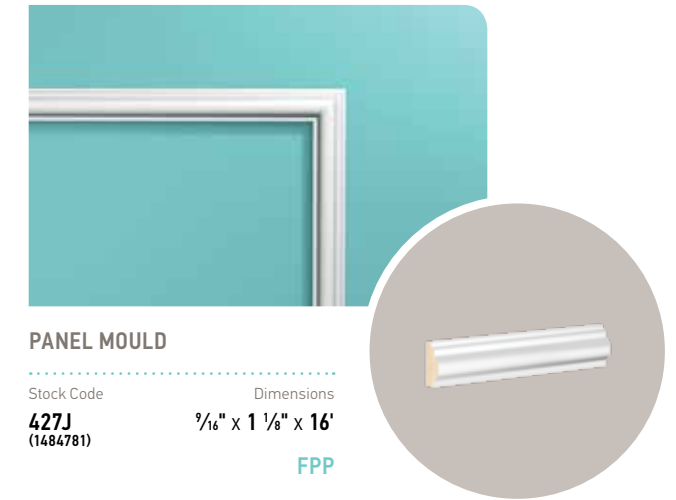

PANEL MOULD

Stock Code
427J
(1484781)

Dimensions
3/16" x 1 1/8" x 16'

FPP