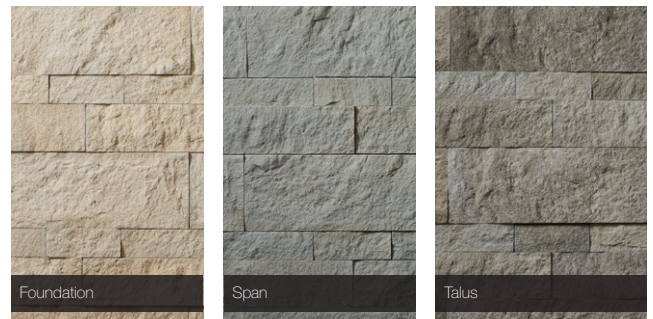

HEWN STONE™ - DIMENSIONS

PROFILE	HEIGHT x LENGTH	AVERAGE THICKNESS	CORNER RETURN
308	3" X 8"	1-1/2 "	3", 7"
314	3" X 14"	1-1/2 "	3", 7"
514	5" X 14"	1-1/2 "	3", 10"
522	5" X 22"	1-1/2 "	3", 10"
822	8" X 22"	1-1/2 "	3", 10"

culturedstone.com | 800.255.1727

* Percentages are based on 100 sf wall sections. Final requirements may vary.