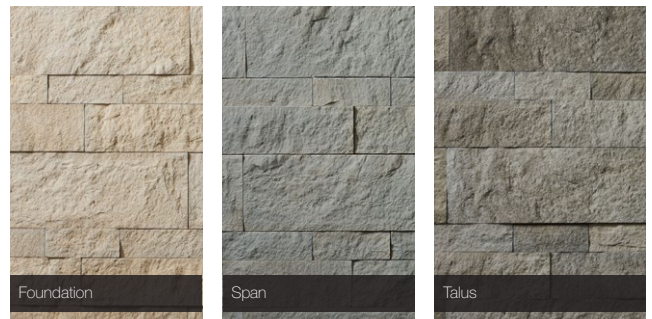

HEWN STONE™ - DIMENSIONS

PROFILE	HEIGHT x LENGTH	AVERAGE THICKNESS	CORNER RETURN
308	3" X 8"	1-1/2 "	3", 7"
314	3" X 14"	1-1/2 "	3", 7"
514	5" X 14"	1-1/2 "	3", 10"
522	5" X 22"	1-1/2 "	3", 10"
822	8" X 22"	1-1/2 "	3", 10"

culturedstone.com | 800.255.1727

* Percentages are based on 100 sf wall sections. Final requirements may vary.