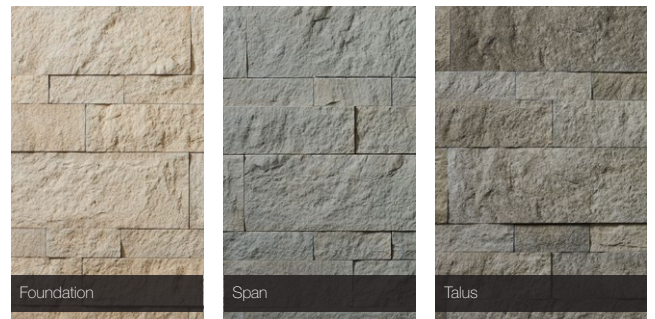

HEWN STONE™ - DIMENSIONS

PROFILE	HEIGHT x LENGTH	AVERAGE THICKNESS	CORNER RETURN
308	3" X 8"	1-1/2 "	3", 7"
314	3" X 14"	1-1/2 "	3", 7"
514	5" X 14"	1-1/2 "	3", 10"
522	5" X 22"	1-1/2 "	3", 10"
822	8" X 22"	1-1/2 "	3", 10"

culturedstone.com | 800.255.1727

* Percentages are based on 100 sf wall sections. Final requirements may vary.