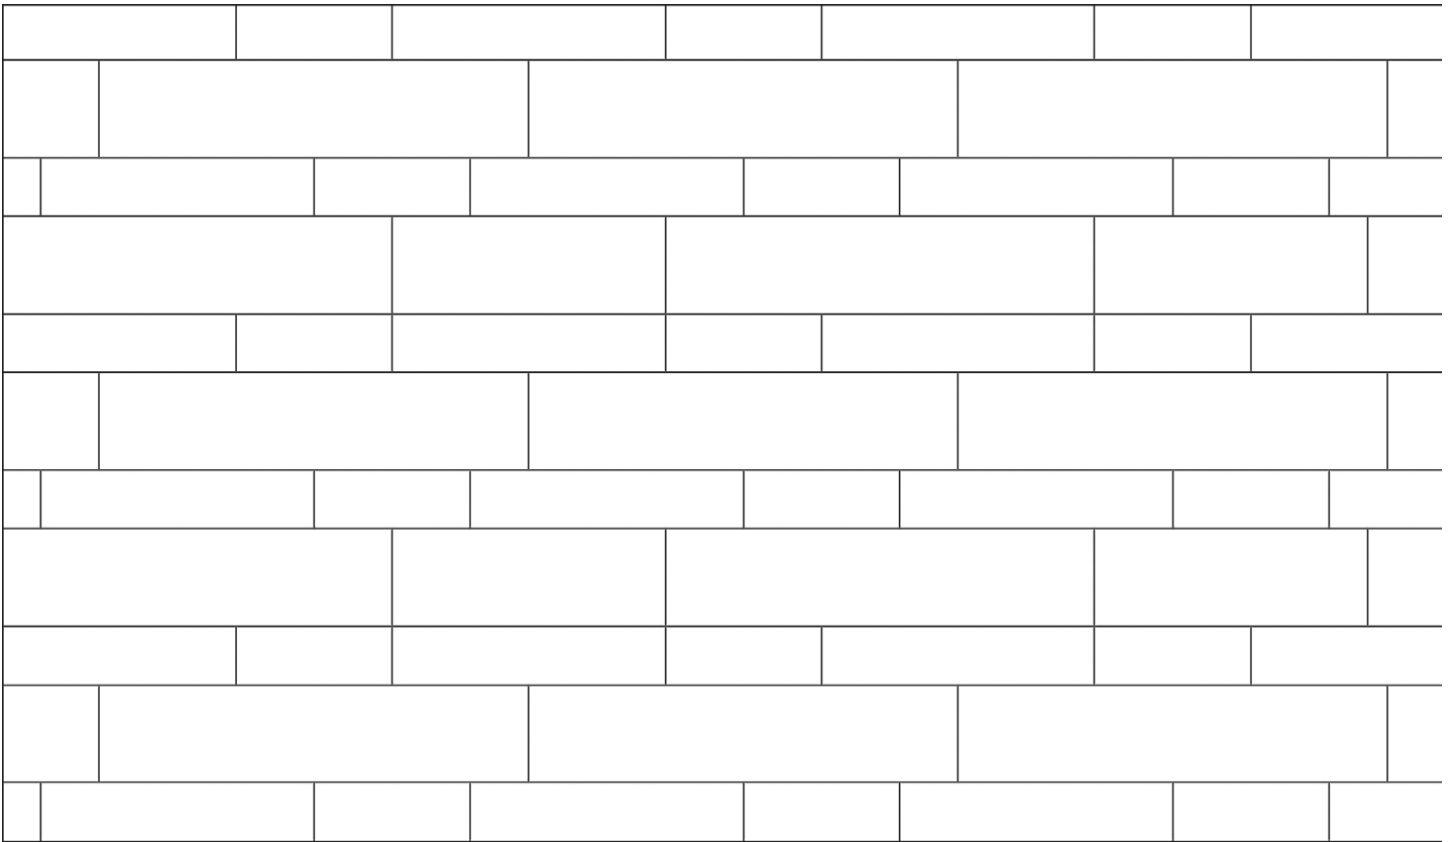

Cultured Stone®

Pattern: HSP3507

Flats*: 3" x 8" - 14%   3" x 14" - 25%   5" x 14" - 24%   5" x 22" - 37%

Corner Returns*: 3" x 3" x 7" - 38%   5" x 3" x 10" - 62%

Hewn Stone™

Hewn Stone™ pushes the boundaries of contemporary architecture and design by allowing ultimate customization. Available in five different sizes, we invite you to explore the many design options.

Visit CSVcontemporarycollection.com to view unique patterns our team of Masters have designed to inspire you.