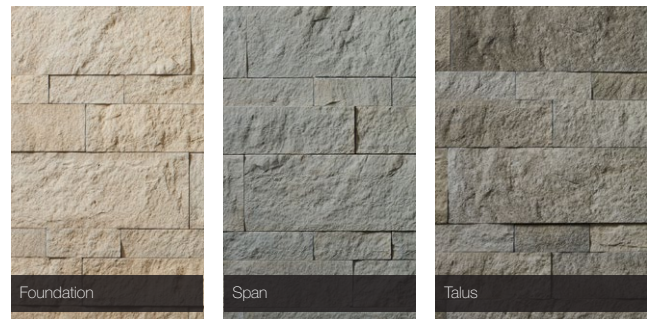

culturedstone.com | 800.255.1727

* Percentages are based on 100 sf wall sections. Final requirements may vary.

Cultured Stone®

Pattern: HSP822

Flats*: 8" x 22" - 100%

Corner Returns*: 8" x 3" x 10" - 100%

Hewn Stone™

Hewn Stone™ pushes the boundaries of contemporary architecture and design by allowing ultimate customization. Available in five different sizes, we invite you to explore the many design options.

Visit CSVcontemporarycollection.com to view unique patterns our team of Masters have designed to inspire you.