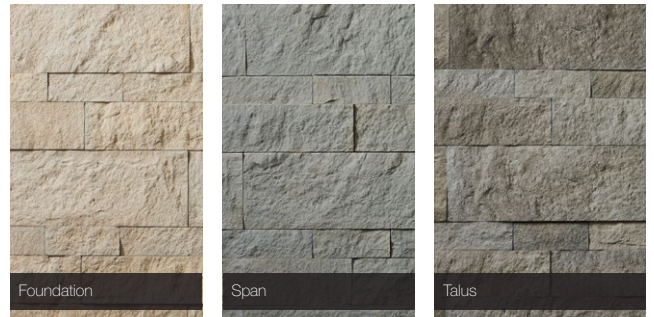

HEWN STONE™ - DIMENSIONS

PROFILE	HEIGHT x LENGTH	AVERAGE THICKNESS	CORNER RETURN
308	3" X 8"	1-1/2 "	3", 7"
314	3" X 14"	1-1/2 "	3", 7"
514	5" X 14"	1-1/2 "	3", 10"
522	5" X 22"	1-1/2 "	3", 10"
822	8" X 22"	1-1/2 "	3", 10"

culturedstone.com | 800.255.1727

* Percentages are based on 100 sf wall sections. Final requirements may vary.