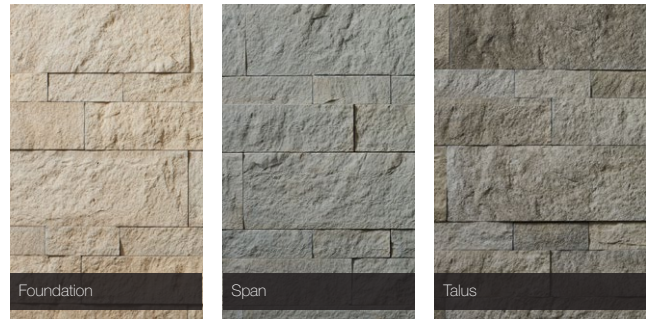

HEWN STONE™ - DIMENSIONS

PROFILE	HEIGHT x LENGTH	AVERAGE THICKNESS	CORNER RETURN
308	3" X 8"	1-1/2 "	3", 7"
314	3" X 14"	1-1/2 "	3", 7"
514	5" X 14"	1-1/2 "	3", 10"
522	5" X 22"	1-1/2 "	3", 10"
822	8" X 22"	1-1/2 "	3", 10"

culturedstone.com | 800.255.1727

* Percentages are based on 100 sf wall sections. Final requirements may vary.