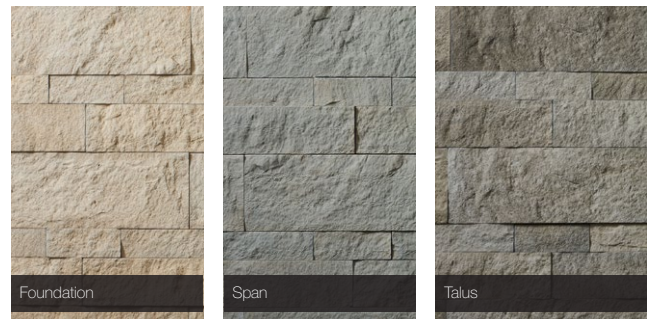

culturedstone.com | 800.255.1727

* Percentages are based on 100 sf wall sections. Final requirements may vary.

Cultured Stone®

Pattern: HSP522

Flats*: 5" x 22" - 100%

Corner Returns*: 5" x 3" x 10" - 100%

Hewn Stone™

Hewn Stone™ pushes the boundaries of contemporary architecture and design by allowing ultimate customization. Available in five different sizes, we invite you to explore the many design options.

Visit CSVcontemporarycollection.com to view unique patterns our team of Masters have designed to inspire you.