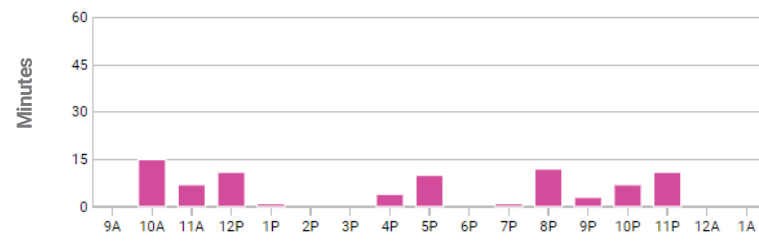

5

Hourly Adult Words on 01/08/18

Hourly counts for adult words, conversational turns, and TV/electronic sounds for the highlighted day.

Daily Conversational Turns: The number of back and forth interactions between adults and a child for the day.

3 Daily Conversational Turns
Star goal was: 497 turns

Hourly Conversational Turns on 01/08/18

4 Daily TV/Electronic Sound
Avg Min: 80

Hourly TV/Electronic Sound on 01/08/18

Daily TV/Electronic Sound: Minutes of TV/electronic sound around a child for the day.