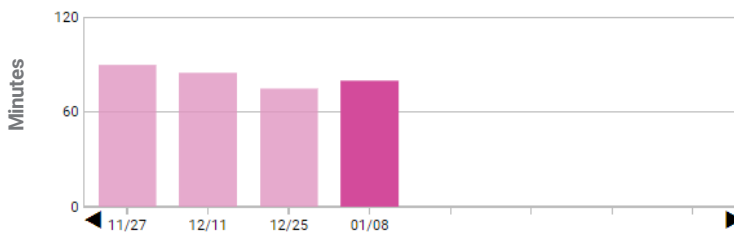

5

Hourly Adult Words on 01/08/18

Hourly counts for adult words, conversational turns, and TV/electronic sounds for the highlighted day.

Daily Conversational Turns: The number of back and forth interactions between adults and a child for the day.

3 Daily Conversational Turns
Star goal was: 497 turns

Hourly Conversational Turns on 01/08/18

4 Daily TV/Electronic Sound
Avg Min: 80

Hourly TV/Electronic Sound on 01/08/18

Daily TV/Electronic Sound: Minutes of TV/electronic sound around a child for the day.