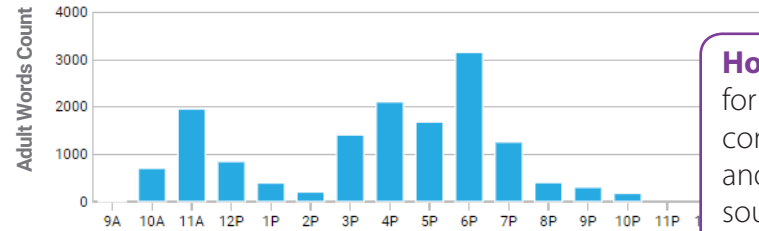

Daily Adult Words: The number of adult words spoken near a child for the day.

Total stars: Parents earn stars for meeting or exceeding goals.

LENA®

Name _____
ID _____
Age _____

PCTL Legend
High: 79-99
High Avg: 50-74
Low Avg: 25-49
Low: 1-24

Daily Book Reading
Daily Minimum by Age
Month 1-11: 10 min
Month 12-23: 20 min
Month 24+: 30 min

Reading Stars
5 Min on 01/07
3 Star(s) Total

1 ★ **8**
Total Stars earned through this report

2 Daily Adult Words
Star goal was: 15049 words

5

Hourly Adult Words on 01/08/18

Hourly counts for adult words, conversational turns, and TV/electronic sounds for the highlighted day.

Daily Conversational Turns: The number of back and forth interactions between adults and a child for the day.