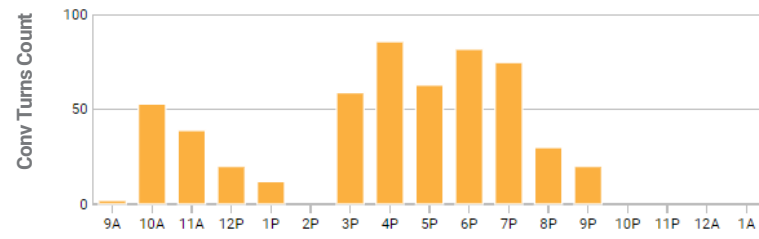

5

Hourly Adult Words on 01/08/18

Hourly counts for adult words, conversational turns, and TV/electronic sounds for the highlighted day.

Daily Conversational Turns: The number of back and forth interactions between adults and a child for the day.

3 Daily Conversational Turns
Star goal was: 497 turns

Hourly Conversational Turns on 01/08/18

4 Daily TV/Electronic Sound
Avg Min: 80

Hourly TV/Electronic Sound on 01/08/18

Daily TV/Electronic Sound: Minutes of TV/electronic sound around a child for the day.