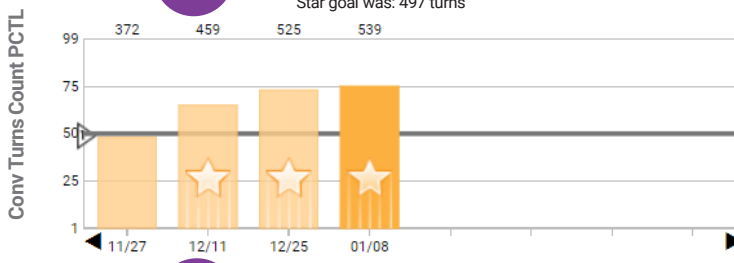

5

Hourly Adult Words on 01/08/18

Hourly counts for adult words, conversational turns, and TV/electronic sounds for the highlighted day.

Daily Conversational Turns: The number of back and forth interactions between adults and a child for the day.

3 Daily Conversational Turns
Star goal was: 497 turns

Hourly Conversational Turns on 01/08/18

4 Daily TV/Electronic Sound
Avg Min: 80

Hourly TV/Electronic Sound on 01/08/18

Daily TV/Electronic Sound: Minutes of TV/electronic sound around a child for the day.