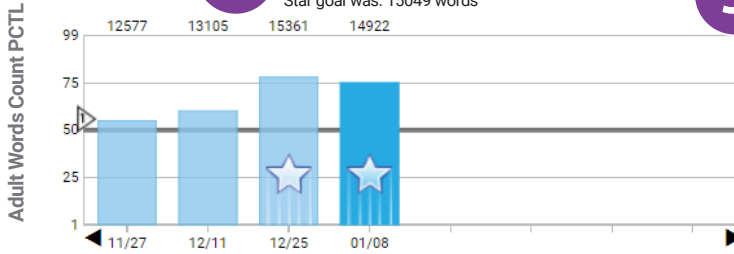

Daily Adult Words: The number of adult words spoken near a child for the day.

Total stars: Parents earn stars for meeting or exceeding goals.

LENA®

Name _____
ID _____
Age _____

PCTL Legend
High: 79-99
High Avg: 50-74
Low Avg: 25-49
Low: 1-24

Daily Book Reading
Daily Minimum by Age
Month 1-11: 10 min
Month 12-23: 20 min
Month 24+: 30 min

Reading Stars
5 Min on 01/07
3 Star(s) Total

1 ★ **8**
Total Stars earned through this report

2 Daily Adult Words
Star goal was: 15049 words