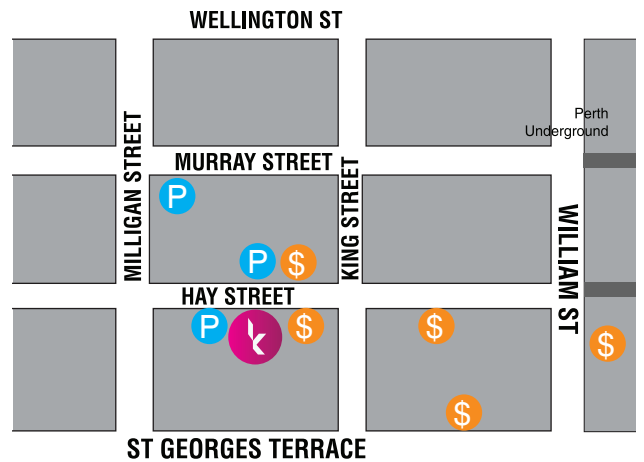

karstens

Perth (affiliate)

ATI-Mirage

Level 1, Cloisters
863 Hay Street
Perth
t: 1300 008 710
f: 1300 507 126
e: info@karstens.com.au
w: www.karstens.com.au

ATI-Mirage is located in the centre of Perth's CBD and has successfully provided conference and Training rooms for over 13 years. The new award-winning venue provides the ideal spot to host your conference or meeting. ATI-Mirage has been an Karstens affiliate venue for many years and we know that the team at ATI-Mirage will do a great job at looking after Karsten's clients.

P Parking **\$** ATM/Bank **H** Hotel

From the Airport

Distance	17 km
Estimated taxi fare	\$40 (one way)
Shuttle bus	\$15 (one way)

Public Transport

Elizabeth Quay Train Station	900 metres
Perth Underground Station	400 metres
Bus	Red and Blue CAT outside building
Black & White Cabs	133 222
Swan Taxis	131 330
Transport Information	www.transperth.wa.gov.au

Parking

City of Perth Parking His Majesty's, 377 Murray Street
Wilson's Parking, 427 Murray Street (Citipark)
Cloisters Car Park, 863 Hay Street

Nearby Hotels

Parmelia Hilton (3 mins walk)
Duxton Perth (17 mins walk)
Hyatt Regency Perth (28 mins walk)

Holiday Inn Perth City Centre (3 mins walk)
Ibis Perth (4 mins walk)
Four Points by Sheraton (7 mins walk)

Landmarks

His Majesty's Theatre (1 min)
St Georges Terrace (2 min)
King Street Shopping District (2 mins)
Elizabeth Quay (9 mins)
Perth Convention and Exhibition Centre (9 mins)