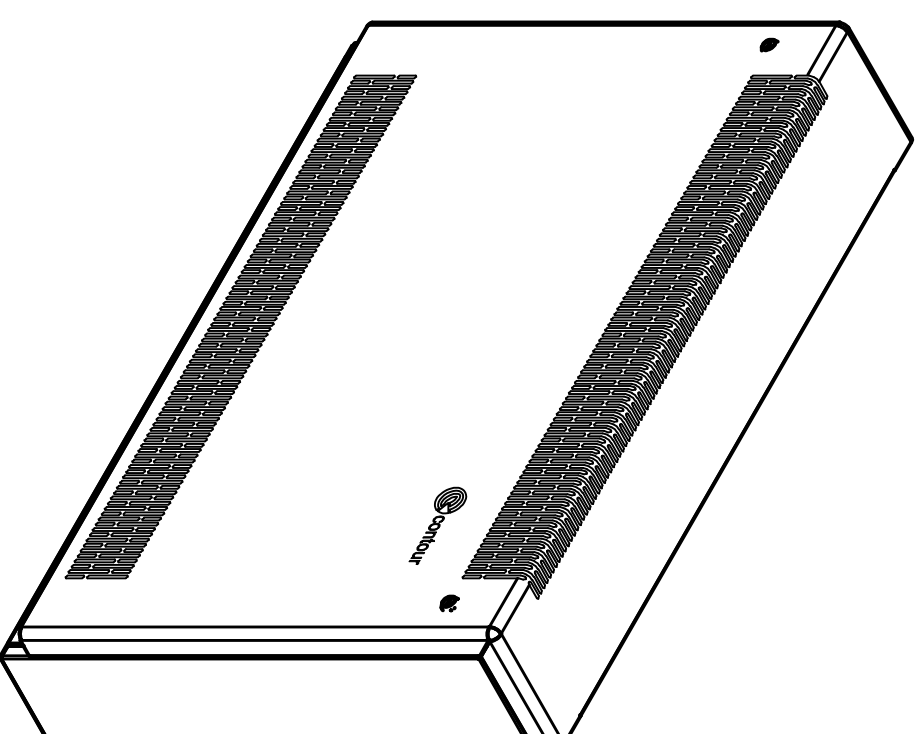

Contour Heating Ltd
The Mansions, 43 Broadway
Shifnal
TF11 8BB
Tel: 01952 290498
Email: Sales@contourheating.co.uk
Web: www.contourheating.co.uk