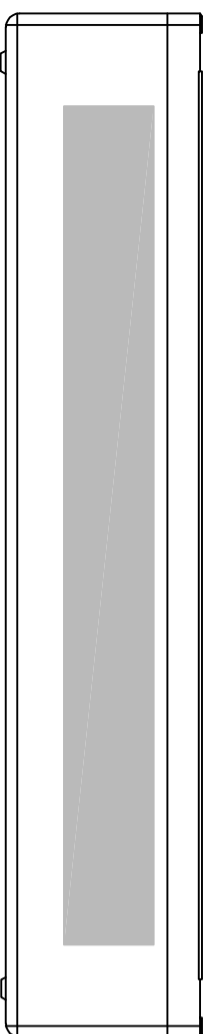

DEEPCLEAN EXTRA - FLAT TOP - FLOOR MOUNTED - ANTI LIGATURE GRILLE

Type:
DeepClean Radiator Guard Anti-Ligature

Model:
Flat Top - Floor Mounted

Manufacture:
1.5- 2mm Zintec Steel
10mm Radius Corners
Full Height Front Access Door
Patented Open Hinge Door (Pat. No. 2 410 544)
2mm dia holes @ 4mm Centres in a triangular
pitch Formation Punched Grill
Cut-Outs Programmed into Manufacture

Sizes:
Single Casing Length 600mm - 2000mm
Single Casing Height 650mm - 1000mm
Bespoke Solutions Available

Finish:
Polyester PowderCoated RAL 9003
Patented BioCote® Anti-Microbial Agent

Emitter:
K.Rad Compact Radiators with 4 x ½" Connections

Valve Options:
Internal TRV Kit 9210-13
Remote Sensing TRV Kit 7463-41
Anti-Ligature TRV Kit & Shroud 1935241

Fixings:
All Fixings Internal
8mm PinHex Door Locks
(Other Locks Also Available)

Contour Heating Ltd
The Mansions, 43 Broadway
Shifnal
TF11 8BB
Tel: 01952 290498
Email: Sales@contourheating.co.uk
Web: www.contourheating.co.uk