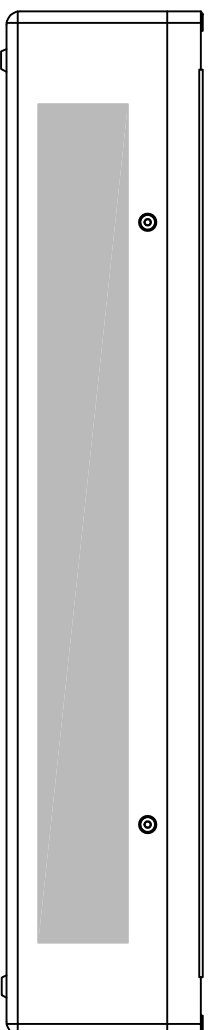

DEEPCLEAN EXTRA - SLOPING TOP - FLOOR MOUNTED - ANTI LIGATURE GRILLE

Type:
DeepClean Radiator Guard

Model:
Sloping Top - Floor Mounted - Anti Ligature

Manufacture:
1.5mm - 2mm Zintec Steel
10mm Radius Corners
Full Height Front Access Door
Patented Open Hinge Door (Pat. No. 2 410 544)
2mm dia Holes @ 4mm Centres in a Triangular
Pitch Formation Punched Grill
Cut-Outs Programmed into Manufacture

Sizes:
Single Casing Length 600mm - 2000mm
Single Casing Height 650mm - 1000mm
Bespoke Solutions Available

Finish:
Polyester PowderCoated RAL 9003
Patented BioCote® Anti-Microbial Agent

Emitter:
K.Rad Compact Radiators with 4 x $\frac{1}{2}$ " Connections

Valve Options:
Internal TRV Kit 9210-13
Remote Sensing TRV Kit 7463-41
Anti-Ligature TRV Kit & Shroud 1935241

Fixings:
All Fixings Internal
8mm Allen Key Door Locks
(Security Locks Also Available)

Contour Heating Ltd
The Mansions, 43 Broadway
Shifnal
TF11 8BB
Tel: 01952 290498
Email: Sales@contourheating.co.uk
Web: www.contourheating.co.uk