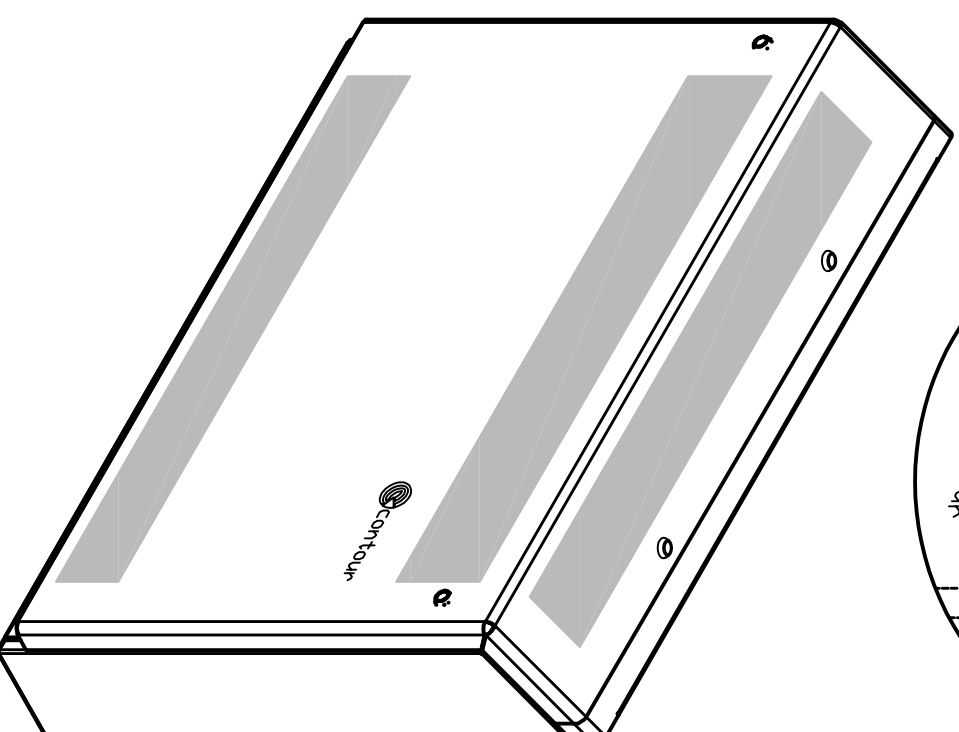

DEEPCLEAN EXTRA - SLOPING TOP - FLOOR MOUNTED - ANTI LIGATURE GRILLE

Type:
DeepClean Radiator Guard

Model:
Sloping Top - Floor Mounted - Anti Ligature

Manufacture:
1.5mm - 2mm Zintec Steel
10mm Radius Corners
Full Height Front Access Door
Patented Open Hinge Door (Pat. No. 2 410 544)
2mm dia Holes @ 4mm Centres in a Triangular
Pitch Formation Punched Grill
Cut-Outs Programmed into Manufacture

Sizes:
Single Casing Length 600mm - 2000mm
Single Casing Height 650mm - 1000mm
Bespoke Solutions Available

Finish:
Polyester PowderCoated RAL 9003
Patented BioCote® Anti-Microbial Agent

Emitter:
K.Rad Compact Radiators with 4 x $\frac{1}{2}$ " Connections