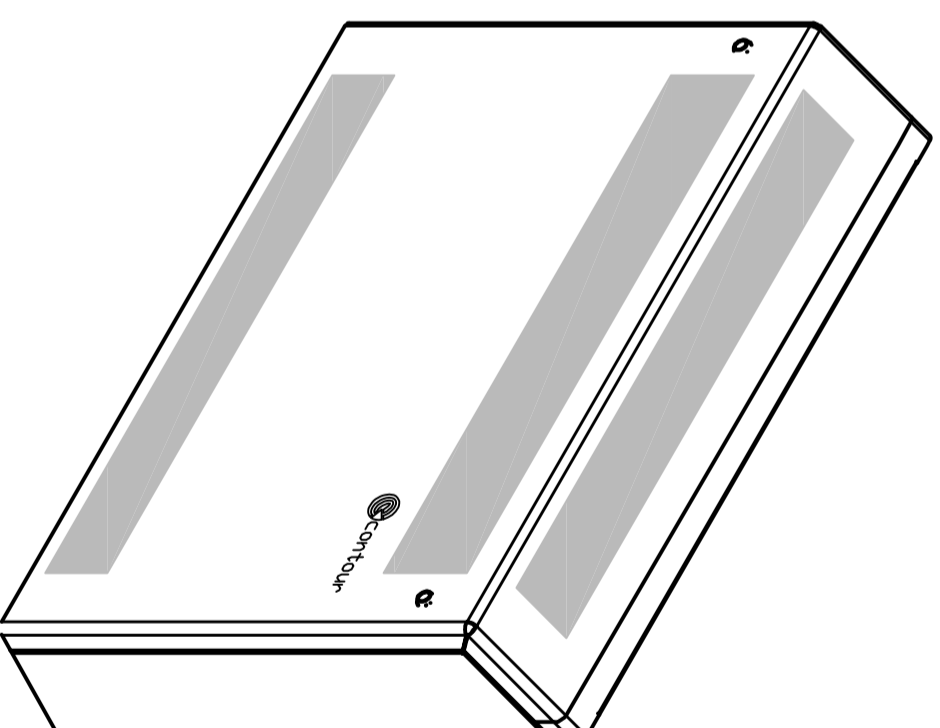

# DEEPCLEAN EXTRA - SLOPING TOP - WALL MOUNTED - ANTI LIGATURE GRILLE

Type:  
DeepClean Radiator Guard

Model:  
Sloping Top - Wall Mounted - Anti Ligature

Manufacture:  
1.5mm - 2mm Zintec Steel  
10mm Radius Corners  
Full Height Front Access Door  
Patented Open Hinge Door (Pat. No. 2 410 544)  
2mm dia Holes @ 4mm Centres in a Triangular  
Pitch Formation Punched Grill

Base Plate With Grill  
Bi-Directional Anti-Ligature Weave Covers All  
Apertures  
Cut-Outs Programmed into Manufacture

Sizes:  
Single Casing Length 600mm - 2000mm  
Single Casing Height 650mm - 1000mm  
Bespoke Solutions Available

Finish:  
Polyester PowderCoated RAL 9003  
Patented BioCote® Anti-Microbial Agent

Emitter:  
K.Rad Compact Radiators with 4 x  $\frac{1}{2}$ " Connections

Valve Options:  
Internal TRV Kit 9210-13  
External TRV Kit 9330-41  
Remote Sensing TRV Kit 7463-41  
Anti-Ligature TRV Kit & Shroud 1935241