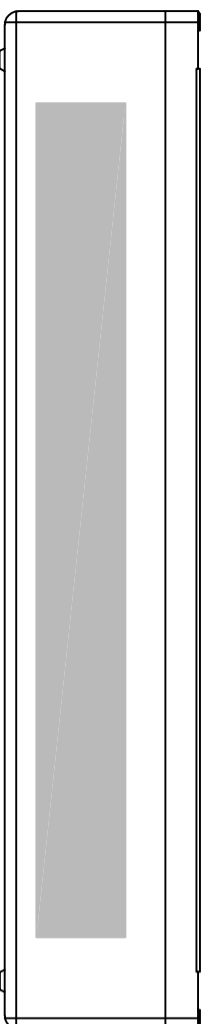

# DEEPCLEAN EXTRA - SLOPING TOP - WALL MOUNTED - ANTI LIGATURE GRILLE

Type:  
DeepClean Radiator Guard

Model:  
Sloping Top - Wall Mounted - Anti Ligature

Manufacture:  
1.5mm - 2mm Zintec Steel  
10mm Radius Corners  
Full Height Front Access Door  
Patented Open Hinge Door (Pat. No. 2 410 544)  
2mm dia Holes @ 4mm Centres in a Triangular  
Pitch Formation Punched Grill

Base Plate With Grill  
Bi-Directional Anti-Ligature Weave Covers All  
Apertures  
Cut-Outs Programmed into Manufacture

Sizes:  
Single Casing Length 600mm - 2000mm  
Single Casing Height 650mm - 1000mm  
Bespoke Solutions Available