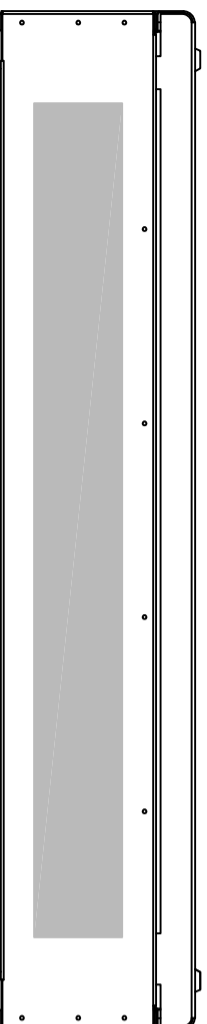

# DEEPCLEAN EXTRA - SLOPING TOP - WALL MOUNTED - ANTI LIGATURE GRILLE

Type:  
DeepClean Radiator Guard

Model:  
Sloping Top - Wall Mounted - Anti Ligature

Manufacture:  
1.5mm - 2mm Zintec Steel  
10mm Radius Corners  
Full Height Front Access Door  
Patented Open Hinge Door (Pat. No. 2 410 544)  
2mm dia Holes @ 4mm Centres in a Triangular  
Pitch Formation Punched Grill

Base Plate With Grill  
Bi-Directional Anti-Ligature Weave Covers All  
Apertures  
Cut-Outs Programmed into Manufacture

Sizes:  
Single Casing Length 600mm - 2000mm  
Single Casing Height 650mm - 1000mm  
Bespoke Solutions Available