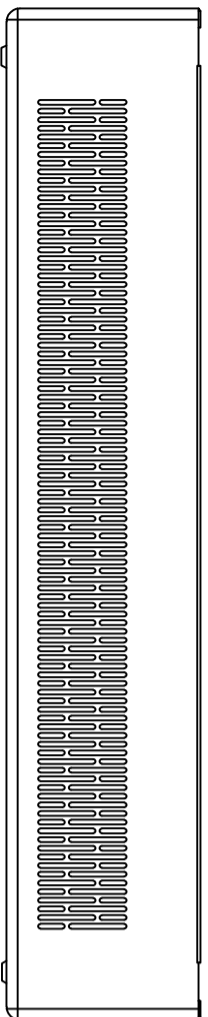

# DEEPCLEAN - SLOPING TOP - FLOOR MOUNTED - STANDARD GRILLE

Type:  
DeepClean Radiator Guard

Model:  
Sloping Top - Floor Mounted - Standard Grille

Manufacture:  
1.5mm Mild Steel  
10mm Radius Corners  
Full Height Front Access Door  
Patented Open Hinge Door (Pat. No. 2 410 544)  
5.5mm Punched Grill  
Cut-Outs Programmed Into Manufacture

Sizes:  
Single Casing Length 600mm - 2000mm  
Single Casing Height 650mm - 1000mm  
Bespoke Solutions Available

Finish:  
Polyester PowderCoated RAL 9003  
Patented BioCote® Anti-Microbial Agent

Valve Options:  
Internal TRV Kit 9210-13  
External TRV Kit 9330-41  
Remote Sensing TRV Kit 7463-41  
Anti-Ligature TRV Kit & Shroud 1935241