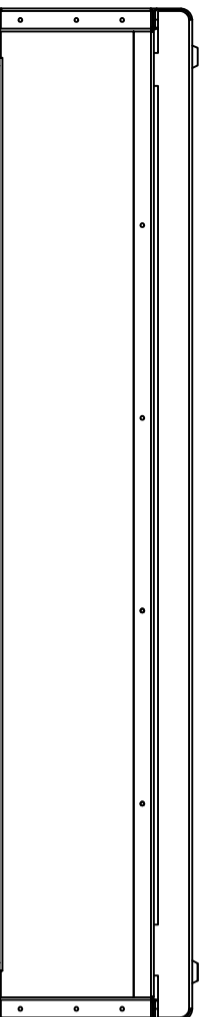

# DEEPCLEAN - SLOPING TOP - FLOOR MOUNTED - STANDARD GRILLE

Type:  
DeepClean Radiator Guard

Model:  
Sloping Top - Floor Mounted - Standard Grille

Manufacture:  
1.5mm Mild Steel  
10mm Radius Corners  
Full Height Front Access Door  
Patented Open Hinge Door (Pat. No. 2 410 544)  
5.5mm Punched Grill  
Cut-Outs Programmed Into Manufacture

Sizes:  
Single Casing Length 600mm - 2000mm  
Single Casing Height 650mm - 1000mm  
Bespoke Solutions Available

Finish:  
Polyester PowderCoated RAL 9003  
Patented BioCote® Anti-Microbial Agent

Valve Options:  
Internal TRV Kit 9210-13  
External TRV Kit 9330-41  
Remote Sensing TRV Kit 7463-41  
Anti-Ligature TRV Kit & Shroud 1935241