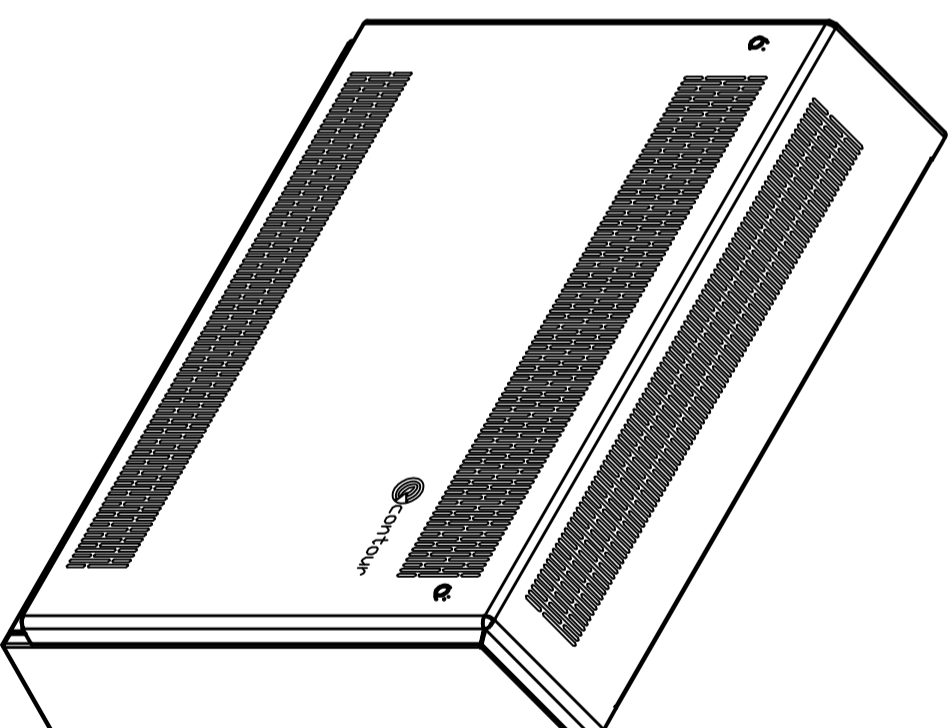

# DEEPCLEAN - SLOPING TOP - FLOOR MOUNTED - STANDARD GRILLE

Type:  
DeepClean Radiator Guard

Model:  
Sloping Top - Floor Mounted - Standard Grille

Manufacture:  
1.5mm Mild Steel  
10mm Radius Corners  
Full Height Front Access Door  
Patented Open Hinge Door (Pat. No. 2 410 544)  
5.5mm Punched Grill  
Cut-Outs Programmed Into Manufacture

Sizes:  
Single Casing Length 600mm - 2000mm  
Single Casing Height 650mm - 1000mm  
Bespoke Solutions Available

Finish:  
Polyester PowderCoated RAL 9003  
Patented BioCote® Anti-Microbial Agent

Valve Options:  
Internal TRV Kit 9210-13  
External TRV Kit 9330-41  
Remote Sensing TRV Kit 7463-41  
Anti-Ligature TRV Kit & Shroud 1935241