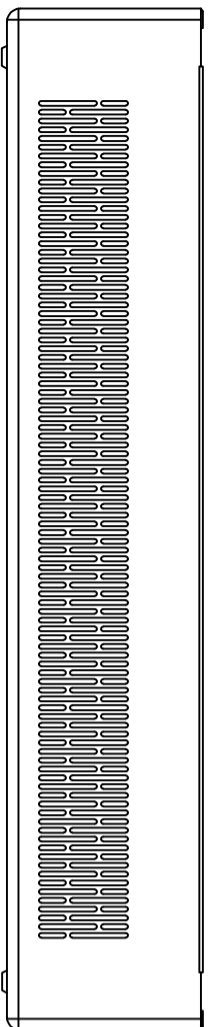

DEEPCLEAN - SLOPING TOP - WALL MOUNTED - STANDARD GRILLE

Type:
DeepClean Radiator Guard

Model:
Sloping Top - Wall Mounted - Standard Grille

Manufacture:
1.5mm Mild Steel
10mm Radius Corners
Full Height Front Access Door
Patented Open Hinge Door (Pat. No. 2 410 544)
5.5mm Punched Grill
Base Plate With Grill
Cut-Outs Programmed into Manufacture

Sizes:
Single Casing Length 600mm - 2000mm
Single Casing Height 650mm - 1000mm
Bespoke Solutions Available

Finish:
Polyester PowderCoated RAL 9003
Patented BioCote® Anti-Microbial Agent

Valve Options:
Internal TRV Kit 9210-13
External TRV Kit 9330-41
Remote Sensing TRV Kit 7463-41
Anti-Ligature TRV Kit & Shroud 1935241