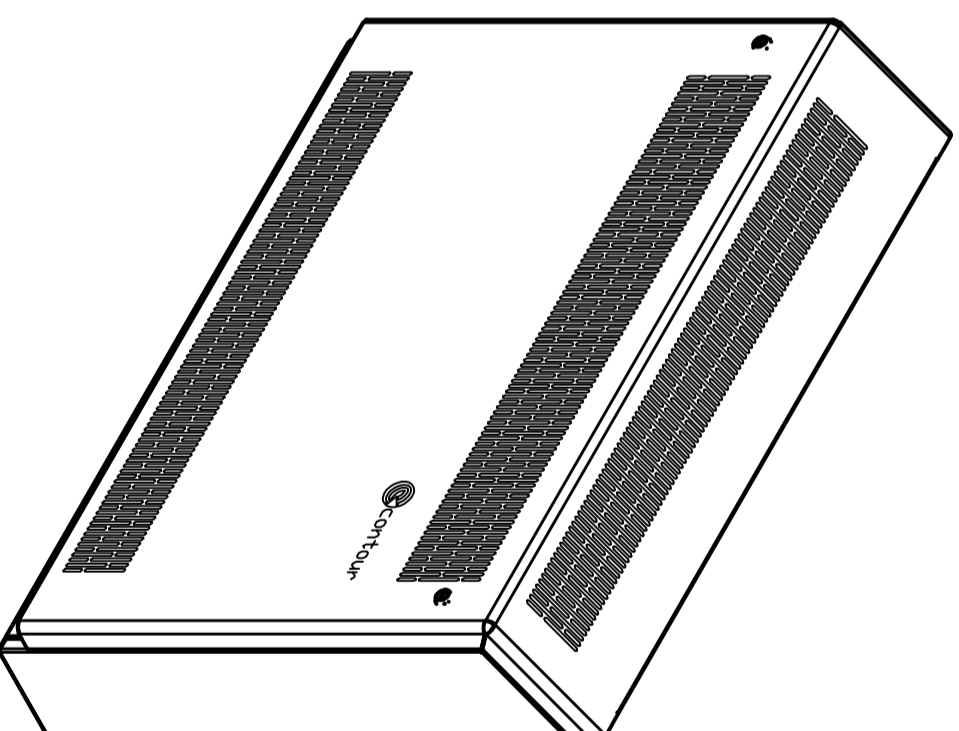

DEEPCLEAN - SLOPING TOP - WALL MOUNTED - STANDARD GRILLE

Type:
DeepClean Radiator Guard

Model:
Sloping Top - Wall Mounted - Standard Grille

Manufacture:
1.5mm Mild Steel
10mm Radius Corners
Full Height Front Access Door
Patented Open Hinge Door (Pat. No. 2 410 544)
5.5mm Punched Grill
Base Plate With Grill
Cut-Outs Programmed into Manufacture

Sizes:
Single Casing Length 600mm - 2000mm
Single Casing Height 650mm - 1000mm
Bespoke Solutions Available

Finish:
Polyester PowderCoated RAL 9003
Patented BioCote® Anti-Microbial Agent

Valve Options:
Internal TRV Kit 9210-13
External TRV Kit 9330-41
Remote Sensing TRV Kit 7463-41
Anti-Ligature TRV Kit & Shroud 1935241