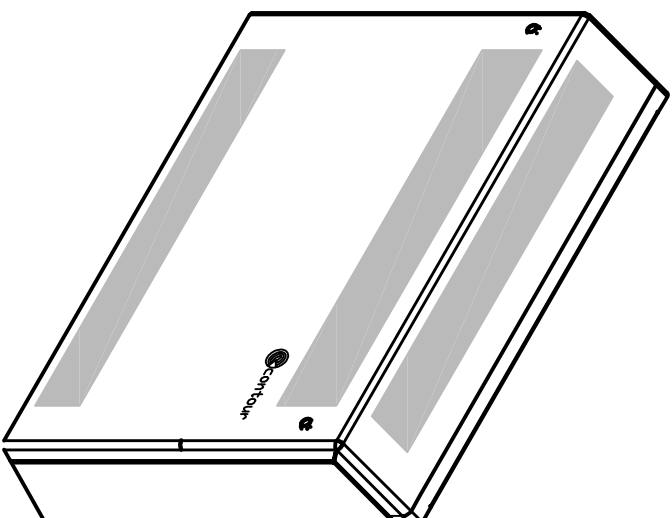

TRONIC DEEPCLEAN EXTRA - SLOPING TOP - WALL MOUNTED - ANTI LIGATURE GRILLE

Type: Tronic DeepClean Extra Radiator Guard

Model: Sloping Top - Wall Mounted - Anti Ligature

Manufacture: 1.5mm - 2mm Zintec Steel  
10mm Radius Corners  
Full Height Front Access Door  
Patented Open Hinge Door (Pat. No. 2,410,544)  
2mm dia Holes @ 4mm Centres in a Triangular Pitch Formation Punched Grill  
Base Plate With Grill  
Cut-Outs Programmed into Manufacture

Sizes: Single Casing Length 600mm - 2000mm  
Single Casing Height 650mm - 1000mm  
Bespoke Solutions Available

Finish: Polyester PowderCoated RAL 9003  
Patented Biocote® Anti-Microbial Agent

Emitter: K.Rad Kompact Radiators with 4 x 1/2" Connections  
Valve Options: Internal TRV Kit 9210-13  
Remote Sensing TRV Kit 7463-41  
Anti-Ligature TRV Kit & Shroud 1935241