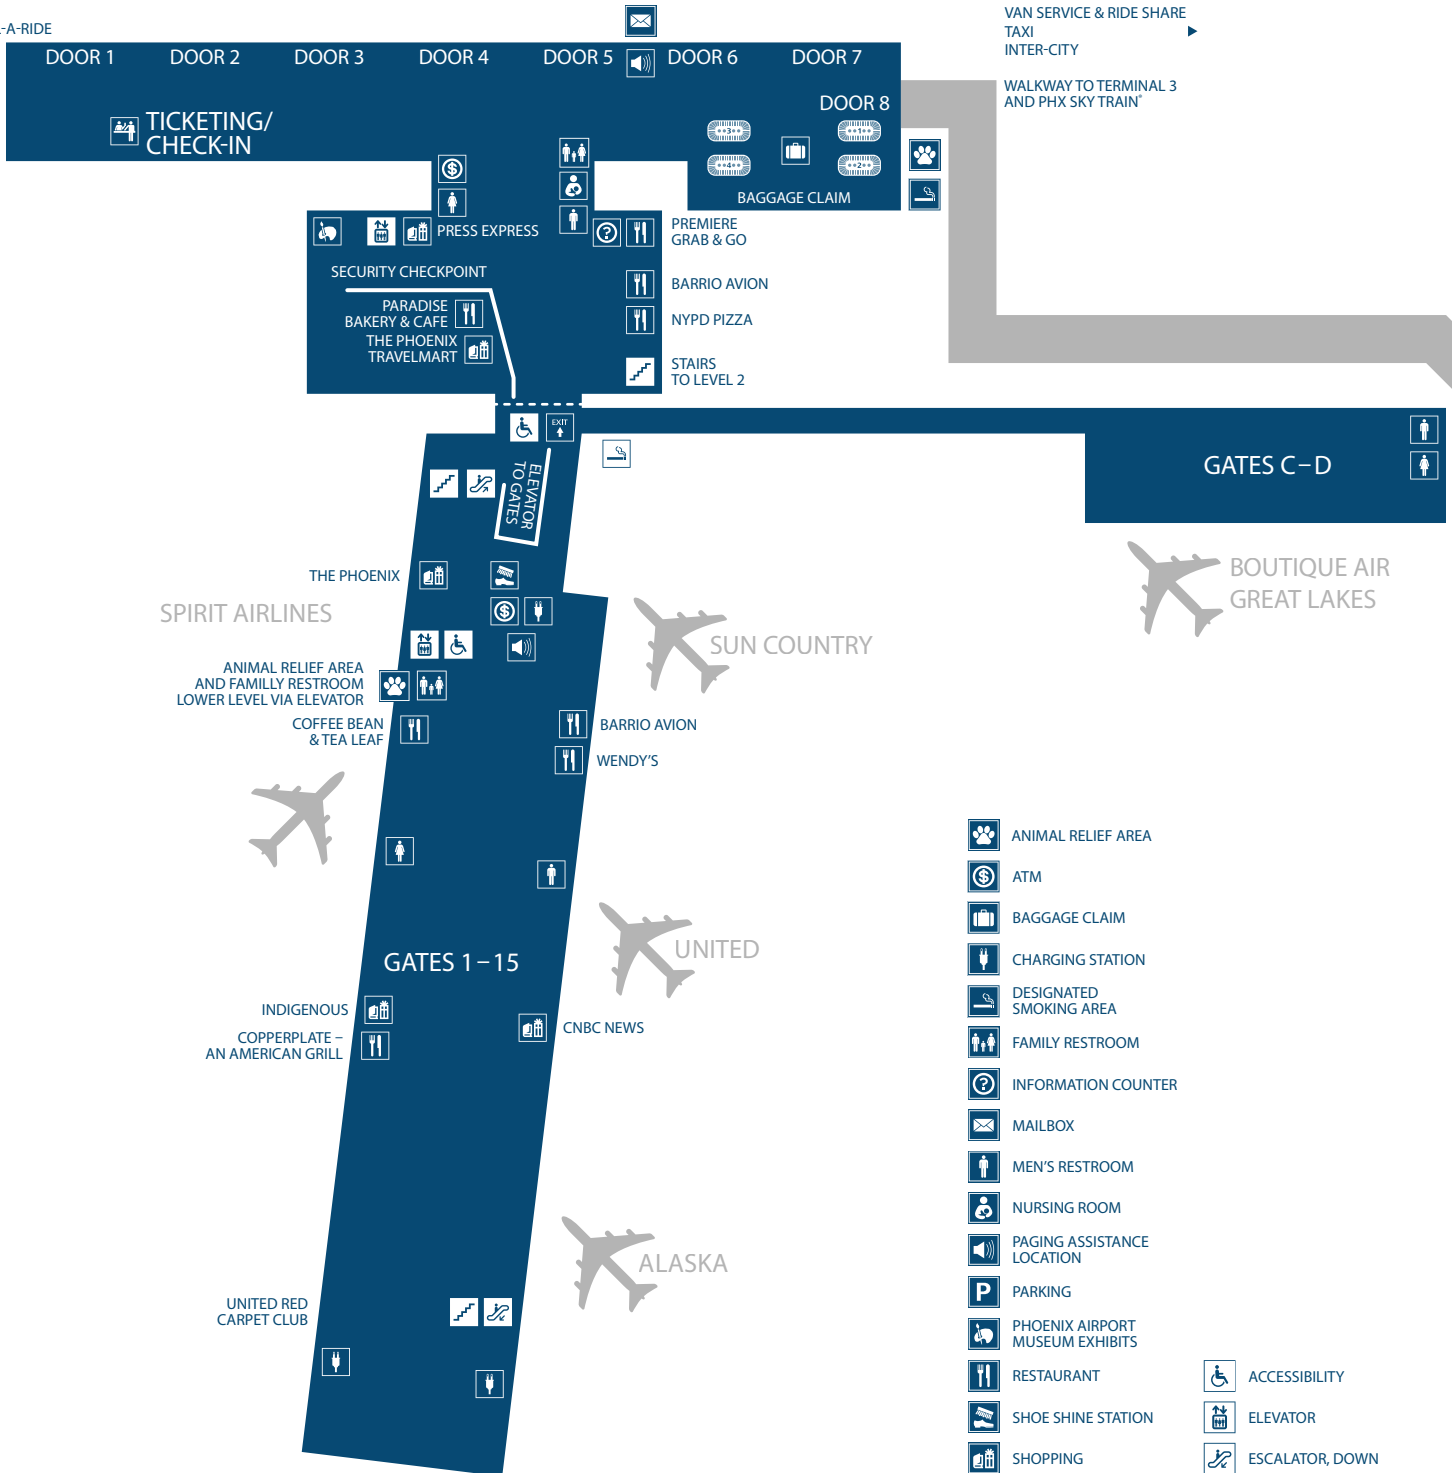

TERMINAL 2

LEVEL 1

P TERMINAL PARKING

CHARTER VEHICLES

COURTESY VEHICLES

RENTAL CAR SHUTTLE PICK UP

PREARRANGED & CITY BUS ▶

DIAL-A-RIDE

- ANIMAL RELIEF AREA
- ATM
- BAGGAGE CLAIM
- CHARGING STATION
- DESIGNATED SMOKING AREA
- FAMILY RESTROOM
- INFORMATION COUNTER
- MAILBOX
- MEN'S RESTROOM
- NURSING ROOM
- PAGING ASSISTANCE LOCATION
- PARKING
- PHOENIX AIRPORT MUSEUM EXHIBITS
- RESTAURANT
- SHOE SHINE STATION
- SHOPPING
- TICKETING/CHECK-IN
- WOMEN'S RESTROOM
- ACCESSIBILITY
- ELEVATOR
- ESCALATOR, DOWN
- ESCALATOR, UP
- STAIRS

FREE WIFI IN ALL AIRPORT TERMINALS
 BOARD THE PHX SKY TRAIN® AT TERMINAL 3 TO ACCESS
 TERMINAL 4, EAST ECONOMY PARKING OR VALLEY METRO RAIL