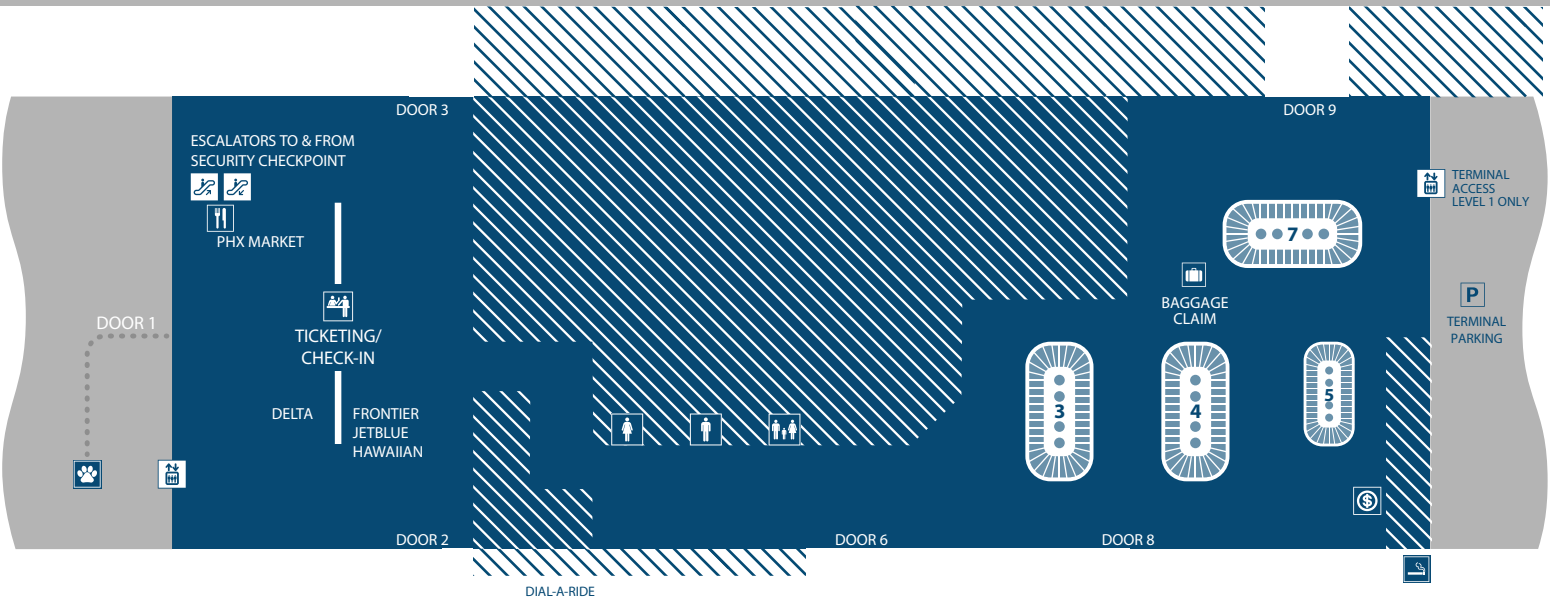

TERMINAL 3

LEVEL 1, TICKETING/CHECK-IN & BAGGAGE CLAIM

TAXIS

INTER-CITY

COURTESY

RENTAL CAR SHUTTLE

NORTH CURB

SOUTH CURB

RIDE SHARE

PREARRANGED

VAN SERVICE

CHARTER

TERMINAL MODERNIZATION PROJECT UNDERWAY

- ANIMAL RELIEF AREA
- ATM
- BAGGAGE CLAIM
- DESIGNATED SMOKING AREA
- FAMILY RESTROOM
- MAILBOX
- MEN'S RESTROOM
- PARKING
- RESTAURANT
- TICKETING/CHECK-IN
- WOMEN'S RESTROOM
- ELEVATOR
- ESCALATOR, DOWN
- ESCALATOR, UP
- UNDER CONSTRUCTION

FREE WIFI IN ALL AIRPORT TERMINALS

BOARD THE PHX SKY TRAIN® ON LEVEL 4 TO ACCESS TERMINAL 4, EAST ECONOMY PARKING OR VALLEY METRO RAIL USE WALKWAY TO ACCESS TERMINAL 2