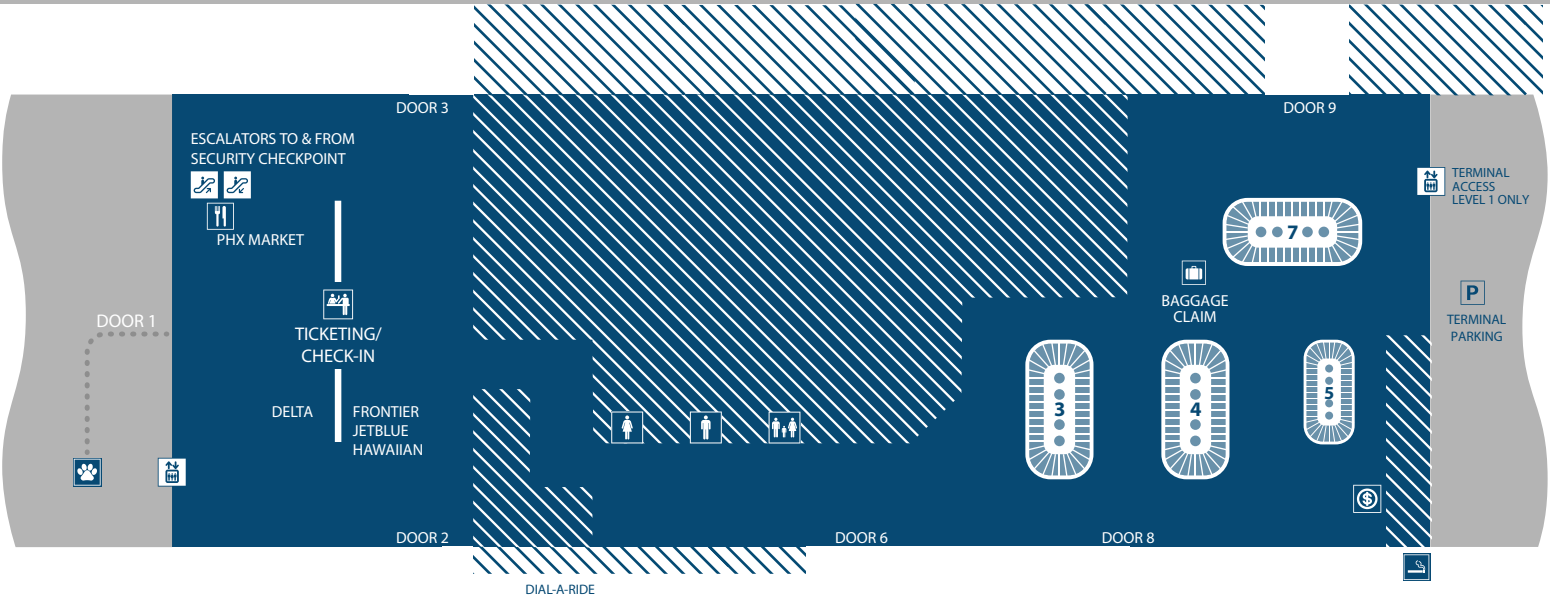

# TERMINAL 3

LEVEL 1, TICKETING/CHECK-IN & BAGGAGE CLAIM

TAXIS

INTER-CITY

COURTESY

RENTAL CAR SHUTTLE

NORTH CURB

SOUTH CURB

RIDE SHARE

PREARRANGED

VAN SERVICE

CHARTER

## TERMINAL MODERNIZATION PROJECT UNDERWAY

FREE WIFI IN ALL AIRPORT TERMINALS

BOARD THE PHX SKY TRAIN® ON LEVEL 4 TO ACCESS TERMINAL 4, EAST ECONOMY PARKING OR VALLEY METRO RAIL USE WALKWAY TO ACCESS TERMINAL 2

R: 10-16-2017

- ANIMAL RELIEF AREA
- ATM
- BAGGAGE CLAIM
- DESIGNATED SMOKING AREA
- FAMILY RESTROOM
- MAILBOX
- MEN'S RESTROOM
- PARKING
- RESTAURANT
- TICKETING/CHECK-IN
- WOMEN'S RESTROOM
- ELEVATOR
- ESCALATOR, DOWN
- ESCALATOR, UP
- UNDER CONSTRUCTION