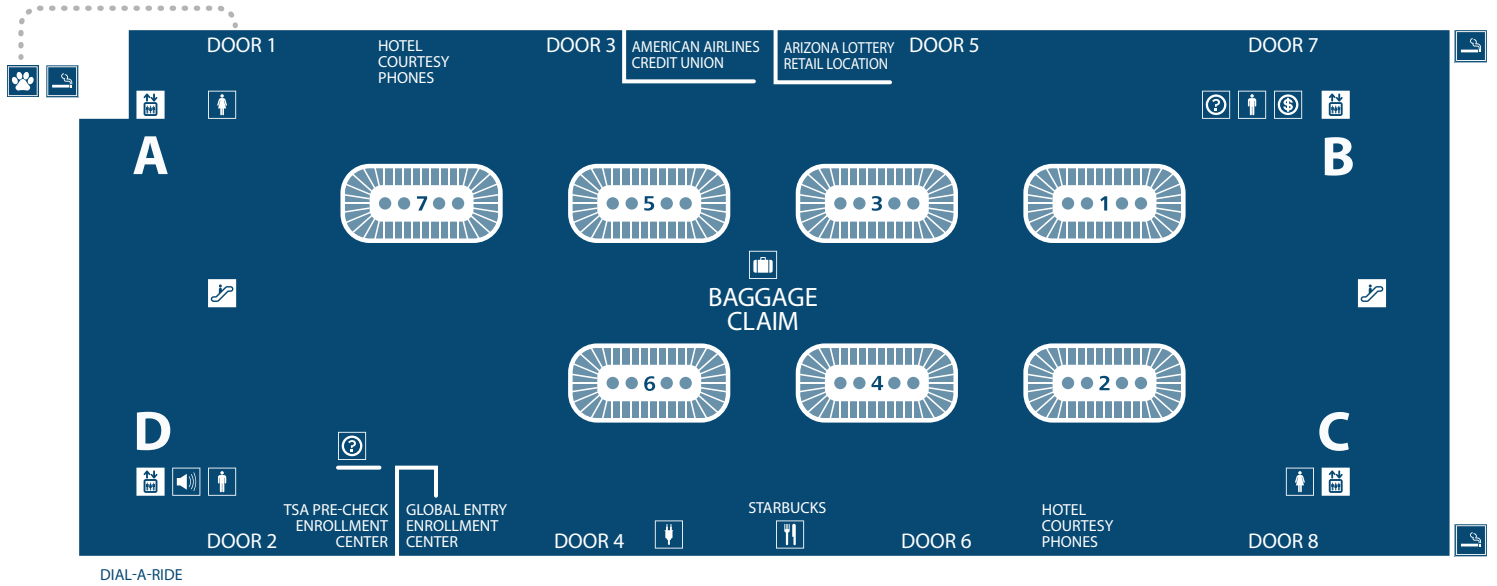

# TERMINAL 4

## LEVEL 1, BAGGAGE CLAIM

RIDE SHARE      PREARRANGED      INTER-CITY      TAXIS      COURTESY PICK-UP

NORTH CURB ▶

◀ SOUTH CURB

CHARTER      RENTAL CAR SHUTTLE      TAXI      VAN SERVICE      RIDE SHARE

-  ANIMAL RELIEF AREA
-  ATM
-  BAGGAGE CLAIM
-  CHARGING STATION
-  DESIGNATED SMOKING AREA
-  INFORMATION COUNTER
-  MEN'S RESTROOM
-  PAGING ASSISTANCE LOCATION
-  RESTAURANT
-  WOMEN'S RESTROOM
-  ELEVATOR
-  ESCALATOR

FREE WIFI IN ALL AIRPORT TERMINALS  
 BOARD THE PHX SKY TRAIN® AT LEVEL 3 TO TERMINAL 2 WALKWAY  
 AND TERMINAL 3, EAST ECONOMY PARKING OR VALLEY METRO RAIL