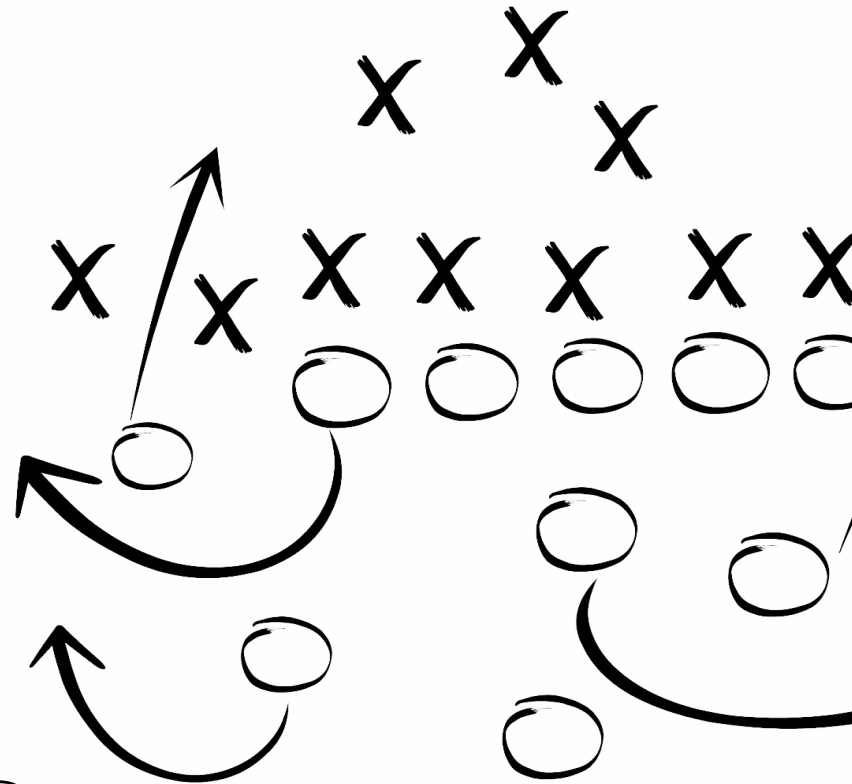

## ALL PROMOTIONS INCLUDE:

- Customized 2' x 6' Banner
- Customized 11" x 17" Register to Win Sign
- Sample Rules and Regulations
- 24-Hour Client Support
- Prize Coverage
- Simulated Holder
- Nerf Football

## FINAL SCORE PREDICTION

A contestant attempts to predict the exact final score of both teams to win the grand prize.

**EXACT PLAY TD** A contestant selects an exact play before the game (i.e – 5th play). If their selected team scores a TD on that play (defense, offense or special teams) – the contestant wins the grand prize.