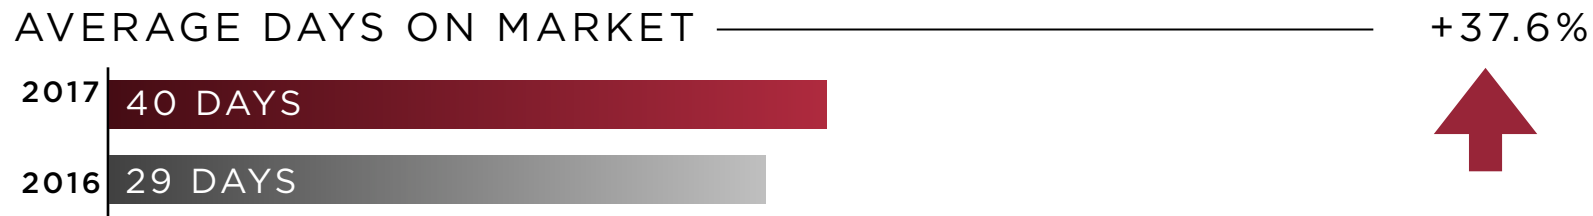

WAKEFIELD SINGLE FAMILIES

Source: MLSPIN via Terradatum. Single Family for period ending 3/31/17.

25 Tuttle Street, Wakefield | 781.245.8100

LeadingEdgeAgents.com

RE/MAX[®]

LEADING EDGE