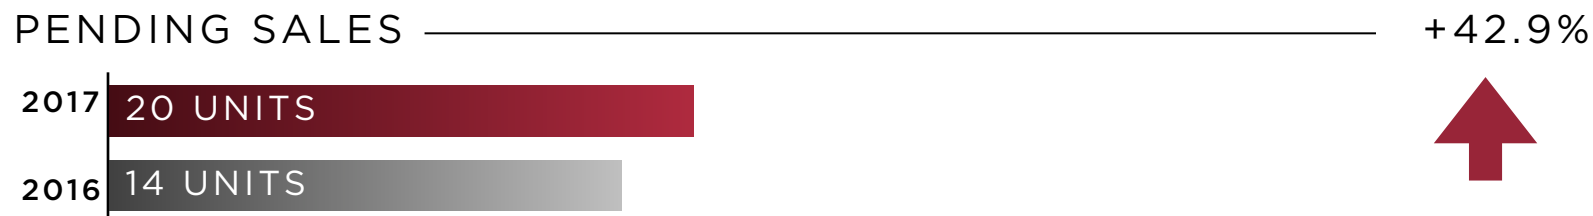

WAKEFIELD SINGLE FAMILIES

Source: MLSPIN via Terradatum. Single Family for period ending 3/31/17.

25 Tuttle Street, Wakefield | 781.245.8100

LeadingEdgeAgents.com

RE/MAX[®]

LEADING EDGE