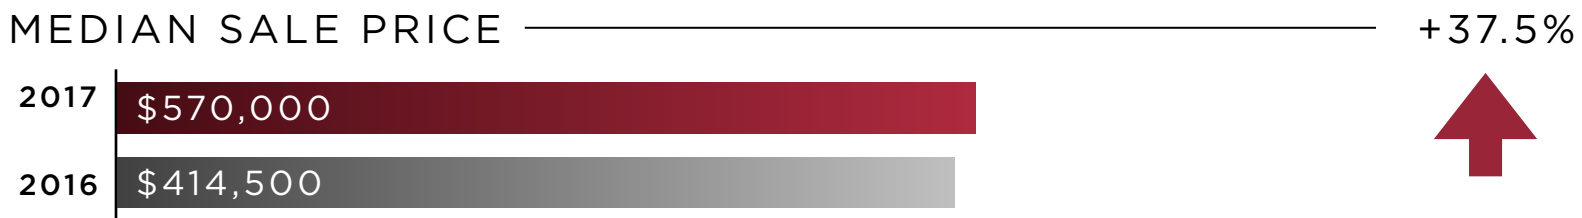

WAKEFIELD SINGLE FAMILIES

Source: MLSPIN via Terradatum. Single Family for period ending 3/31/17.

25 Tuttle Street, Wakefield | 781.245.8100

LeadingEdgeAgents.com

RE/MAX[®]

LEADING EDGE