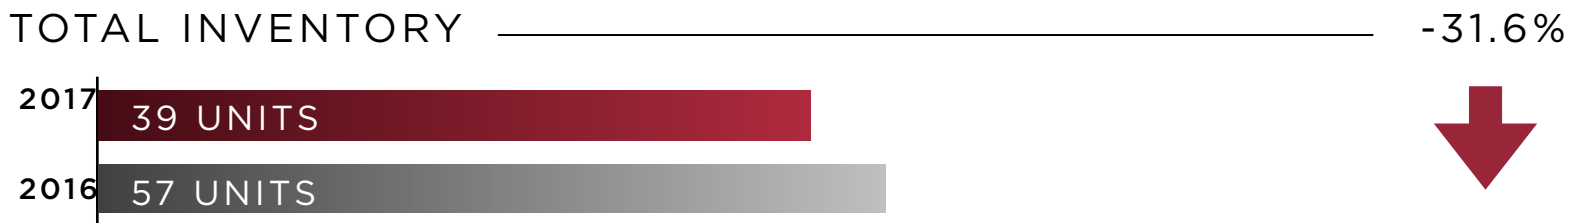

WAKEFIELD SINGLE FAMILIES

Source: MLSPIN via Terradatum. Single Family for period ending 3/31/17.

25 Tuttle Street, Wakefield | 781.245.8100

LeadingEdgeAgents.com

RE/MAX[®]

LEADING EDGE