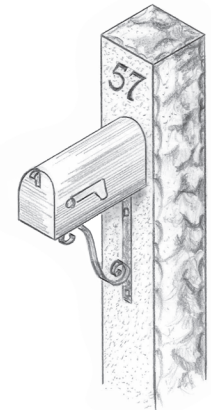

MAILBOX POSTS

Replace your unsightly mailbox post and enjoy our granite mailbox post for a lifetime. We carry our most popular styles in stock, all are 7" x 7" x 7'-0", and include a black single-scroll wrought iron mailbox bracket mounted on the post. Other bracket options and styles are available (see page 11).

ROCK FACE-2

THERMAL-2:

\$429.00 ea.

ENGRAVING

Your address, street or family name, or just about anything else you can think of, can be sandblasted into any of our posts, and will be brought to life using long-lasting lithochrome paint. Standard engraving costs are \$125.00 for the first thermal side, \$85.00 for the second thermal side, and include up to four characters (up to 3" high each) per side. Additional characters, logos, etc. are quoted separately. **We can also engrave benches, signs, pavers and more. Ask your sales associate for more details.**