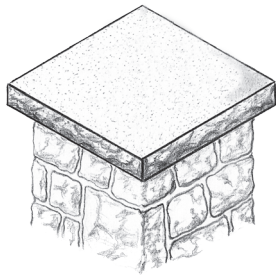

LAMP POST CAPS & PILLAR CAPS

Top off the classic look of your granite post or stone pillar with one of our hand-crafted granite caps. Lamp post caps are drilled through the middle to line up with the hole in your lamp post. Pillar caps are split face on all four sides, and add a bold statement to your stone pillar.