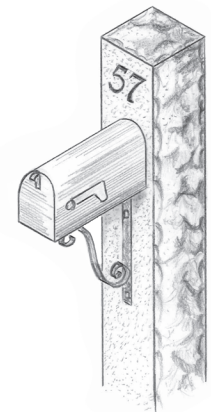

MAILBOX POSTS

Replace your unsightly mailbox post and enjoy our granite mailbox post for a lifetime. We carry our most popular styles in stock, all are 7" x 7" x 7'-0", and include a black single-scroll wrought iron mailbox bracket mounted on the post. Other bracket options and styles are available (see page 11).

ROCK FACE-2

THERMAL-2:

\$429.00 ea.

ENGRAVING

Your address, street or family name, or just about anything else you can think of, can be sandblasted into any of our posts, and will be brought to life using long-lasting lithochrome paint. Standard engraving costs are \$125.00 for the first thermal side, \$85.00 for the second thermal side, and include up to four characters (up to 3" high each) per side. Additional characters, logos, etc. are quoted separately. **We can also engrave benches, signs, pavers and more. Ask your sales associate for more details.**